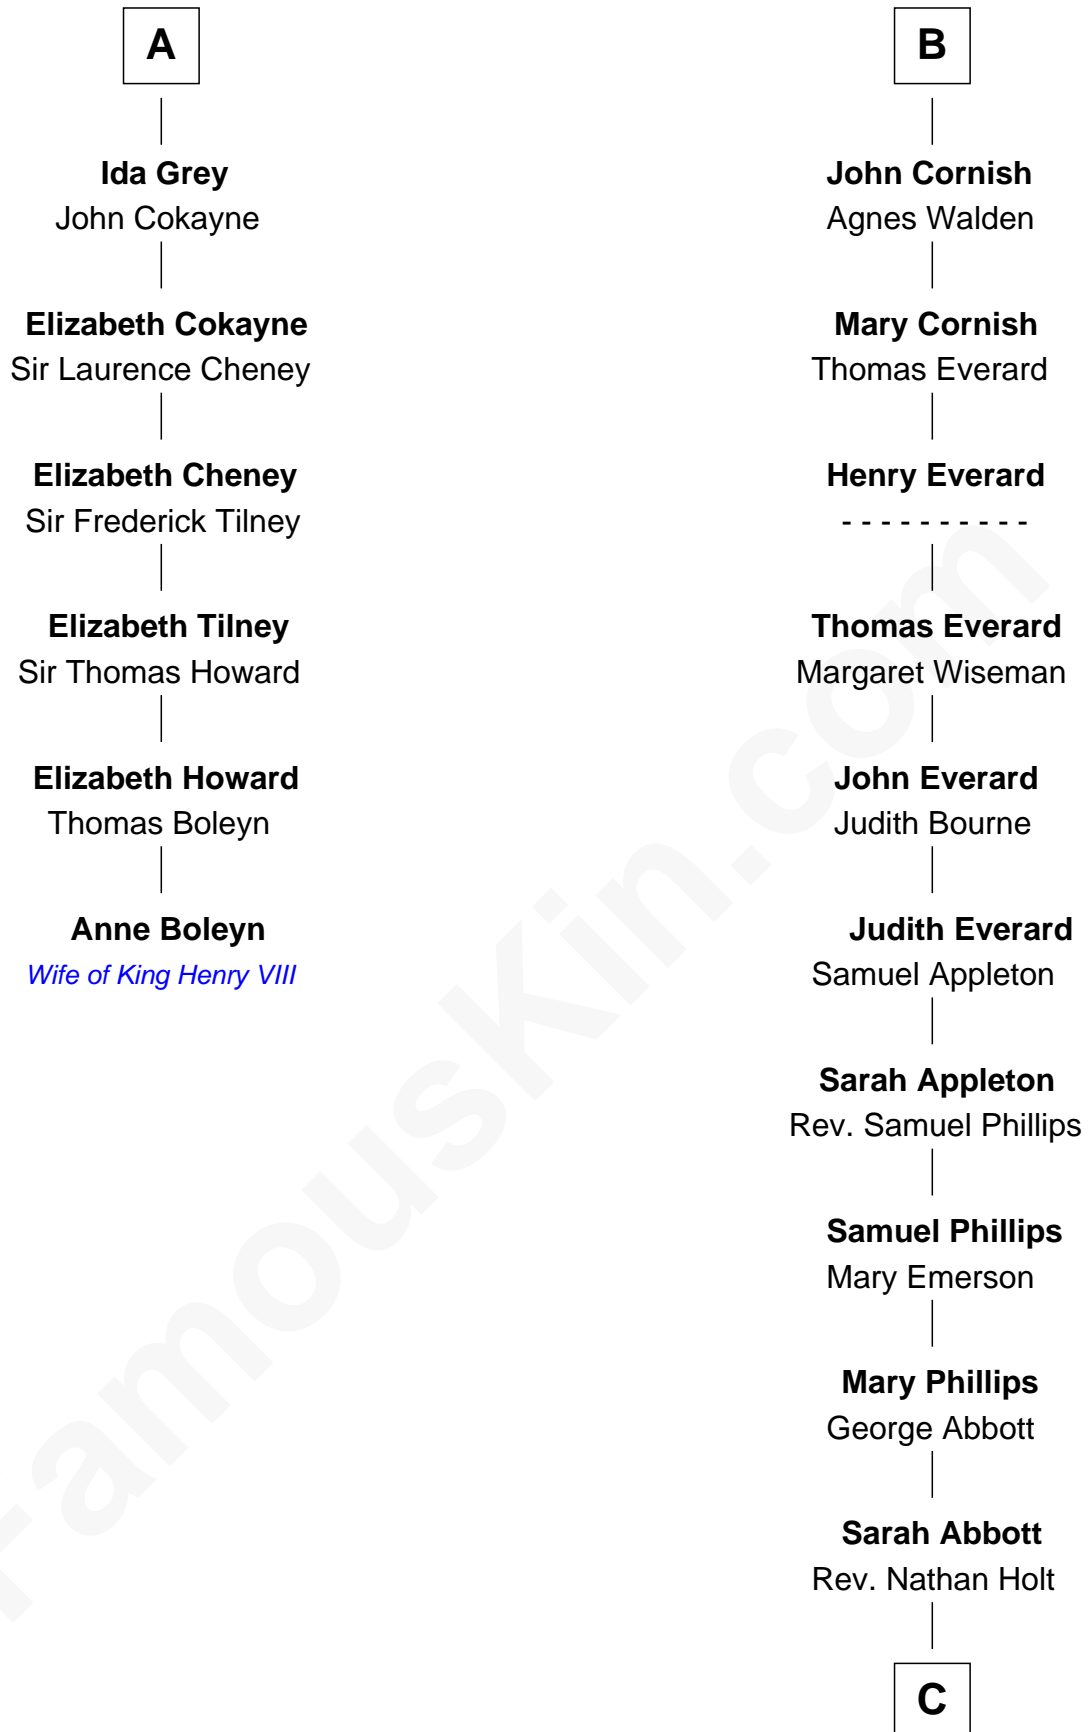

# FamousKin.com Relationship Chart of

**Anne Boleyn**

*2nd Wife of King Henry VIII*

12th cousin 9 times removed of

**Robert Frost**

*Poet and Playwright*

**Sir Walter Fitzrobert**

Maud de Lucy

**C**

**Sarah Holt**  
William Frost

**Samuel Abbott Frost**  
Mary Blunt

**William Prescott Frost**  
Judith Colcord

**William Prescott Frost**  
Isabella Moodie

**Robert Frost**  
*Poet and Playwright*