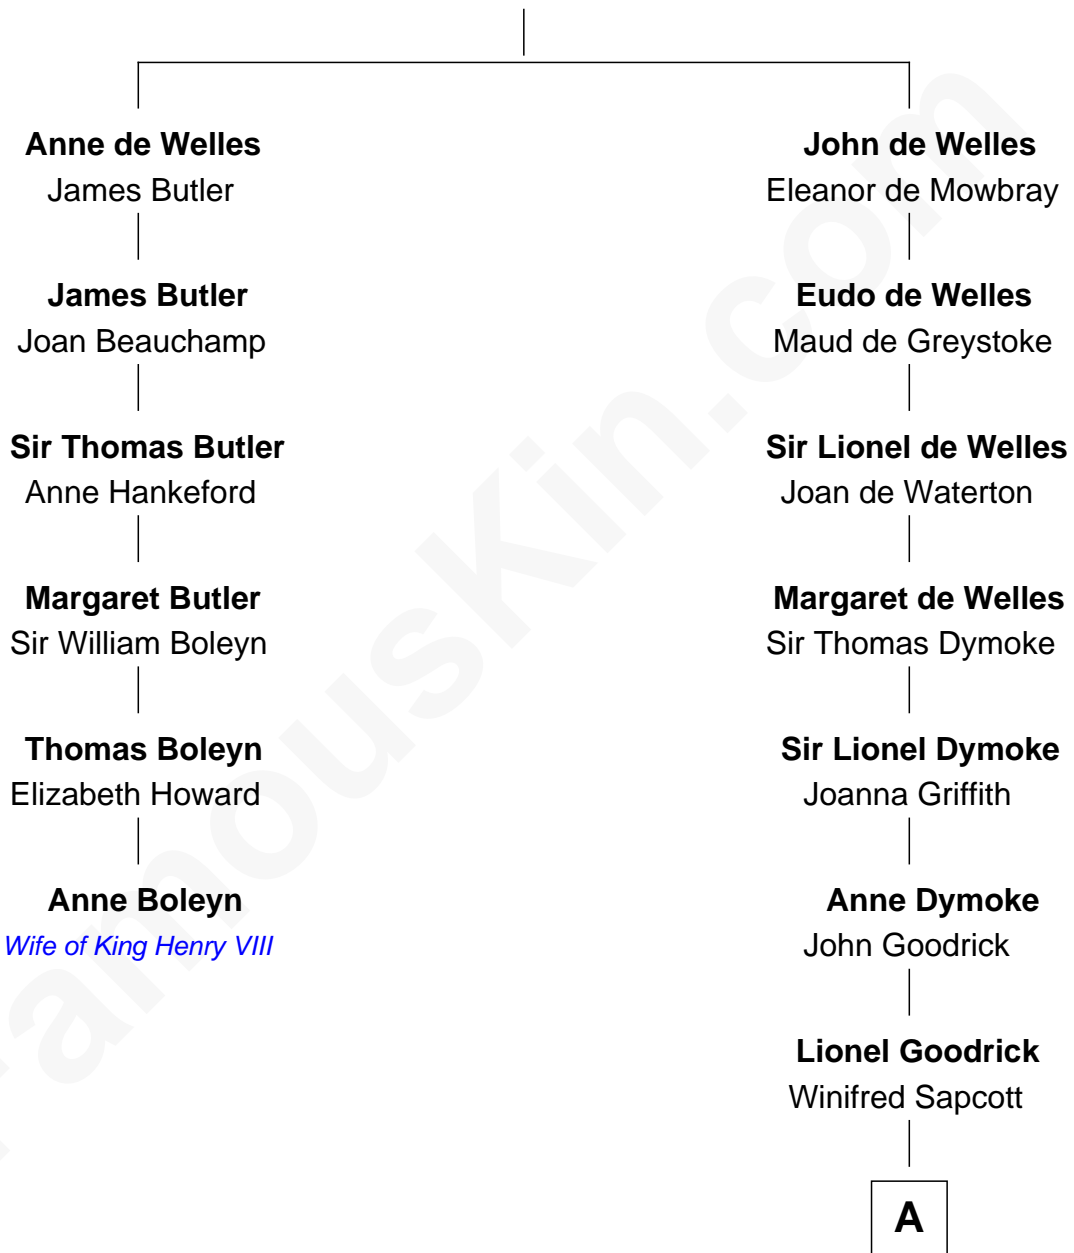

# FamousKin.com Relationship Chart of

**Anne Boleyn**

*2nd Wife of King Henry VIII*

5th cousin 12 times removed of

**Robert Frost**

*Poet and Playwright*

**John de Welles**

Maud de Roos

**A**

**Anne Goodrick**

Benjamin Bolles

**Thomas Bolles**

Elizabeth Perkins

**Joseph Bolles**

Mary - - - - -

**Mary Bolles**

Charles Frost

**John Frost**

Mary Pepperrell

**William Frost**

Elizabeth Prescott

**William Frost**

Sarah Holt

**Samuel Abbott Frost**