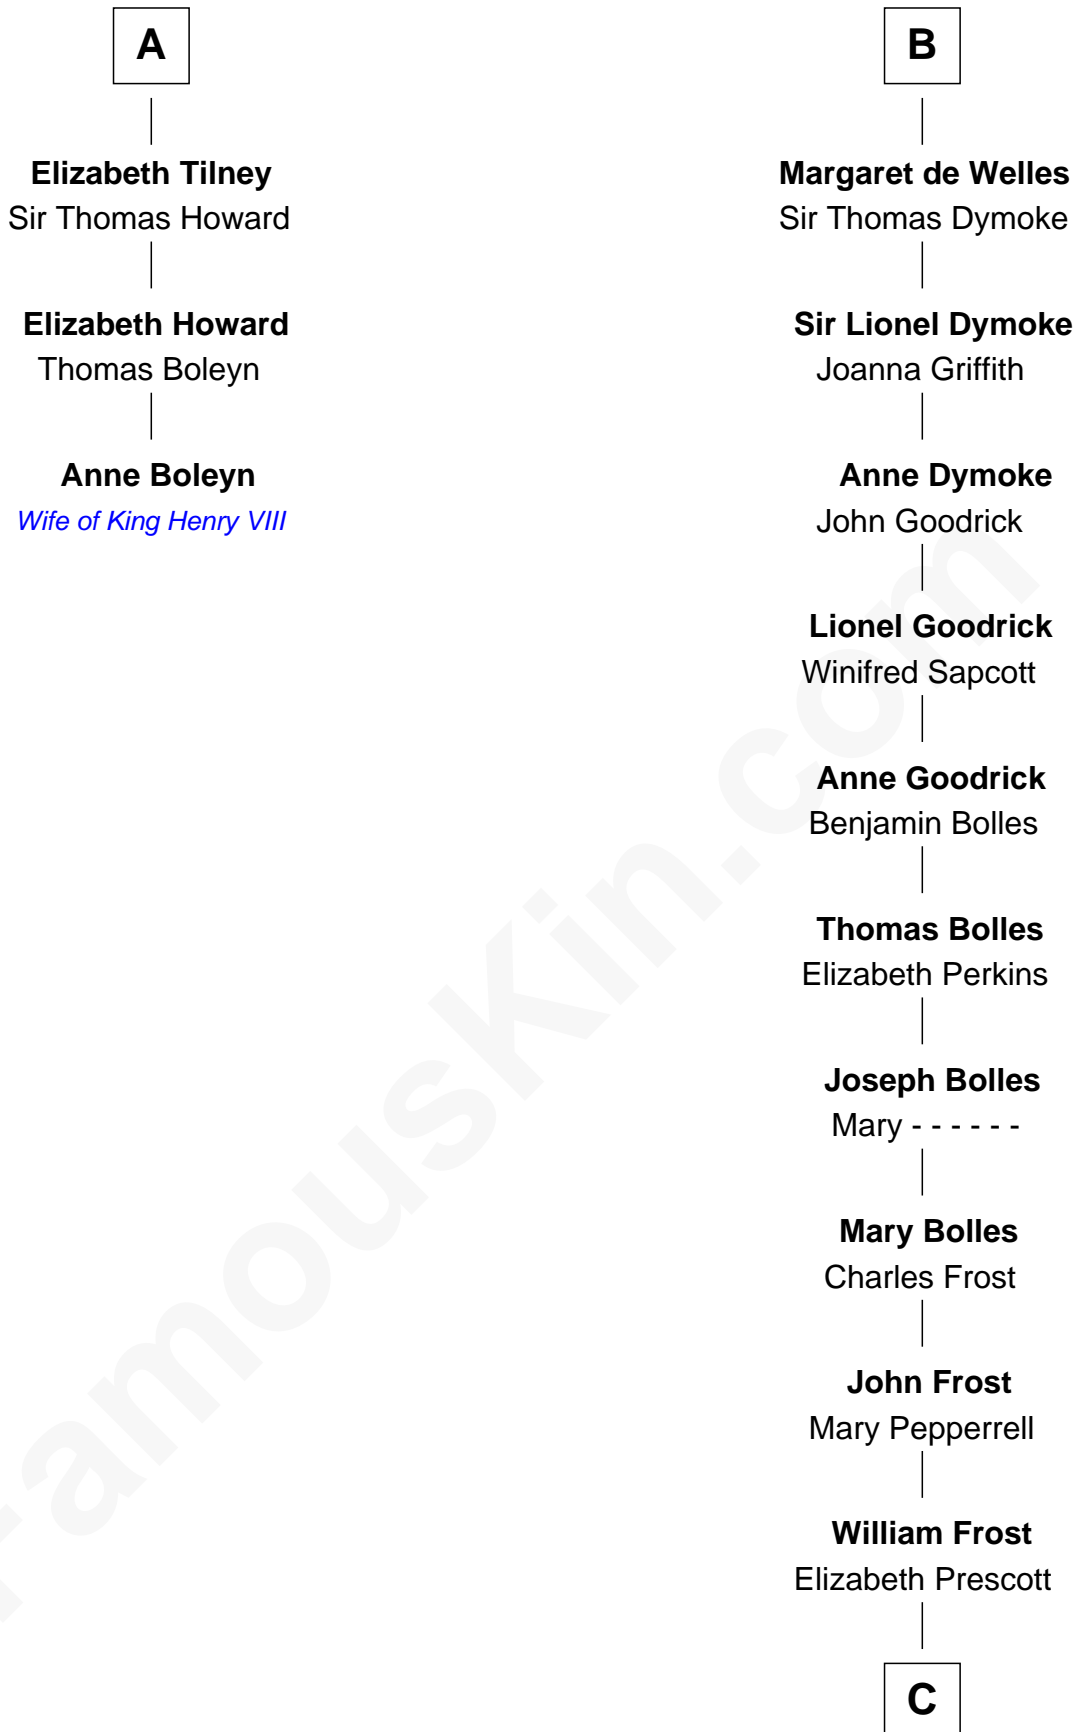

# FamousKin.com Relationship Chart of

**Anne Boleyn**

*2nd Wife of King Henry VIII*

9th cousin 12 times removed of

**Robert Frost**

*Poet and Playwright*

**Sir William de Cantilupe**

Eve de Braiose

**Elizabeth Cokayne**  
Sir Laurence Cheney

**Elizabeth Cheney**  
Sir Frederick Tilney

**A**

**Milicent de Cantilupe**  
Eudo la Zouche

**Eve la Zouche**  
Sir Maurice de Berkeley

**Isabel de Berkeley**  
Sir Robert de Clifford

**Sir Roger de Clifford**  
Maud de Beauchamp

**Katherine de Clifford**  
Sir Ralph de Greystoke

**Maud de Greystoke**  
Eudo de Welles

**Sir Lionel de Welles**  
Joan de Waterton

**B**

**C**

**William Frost**