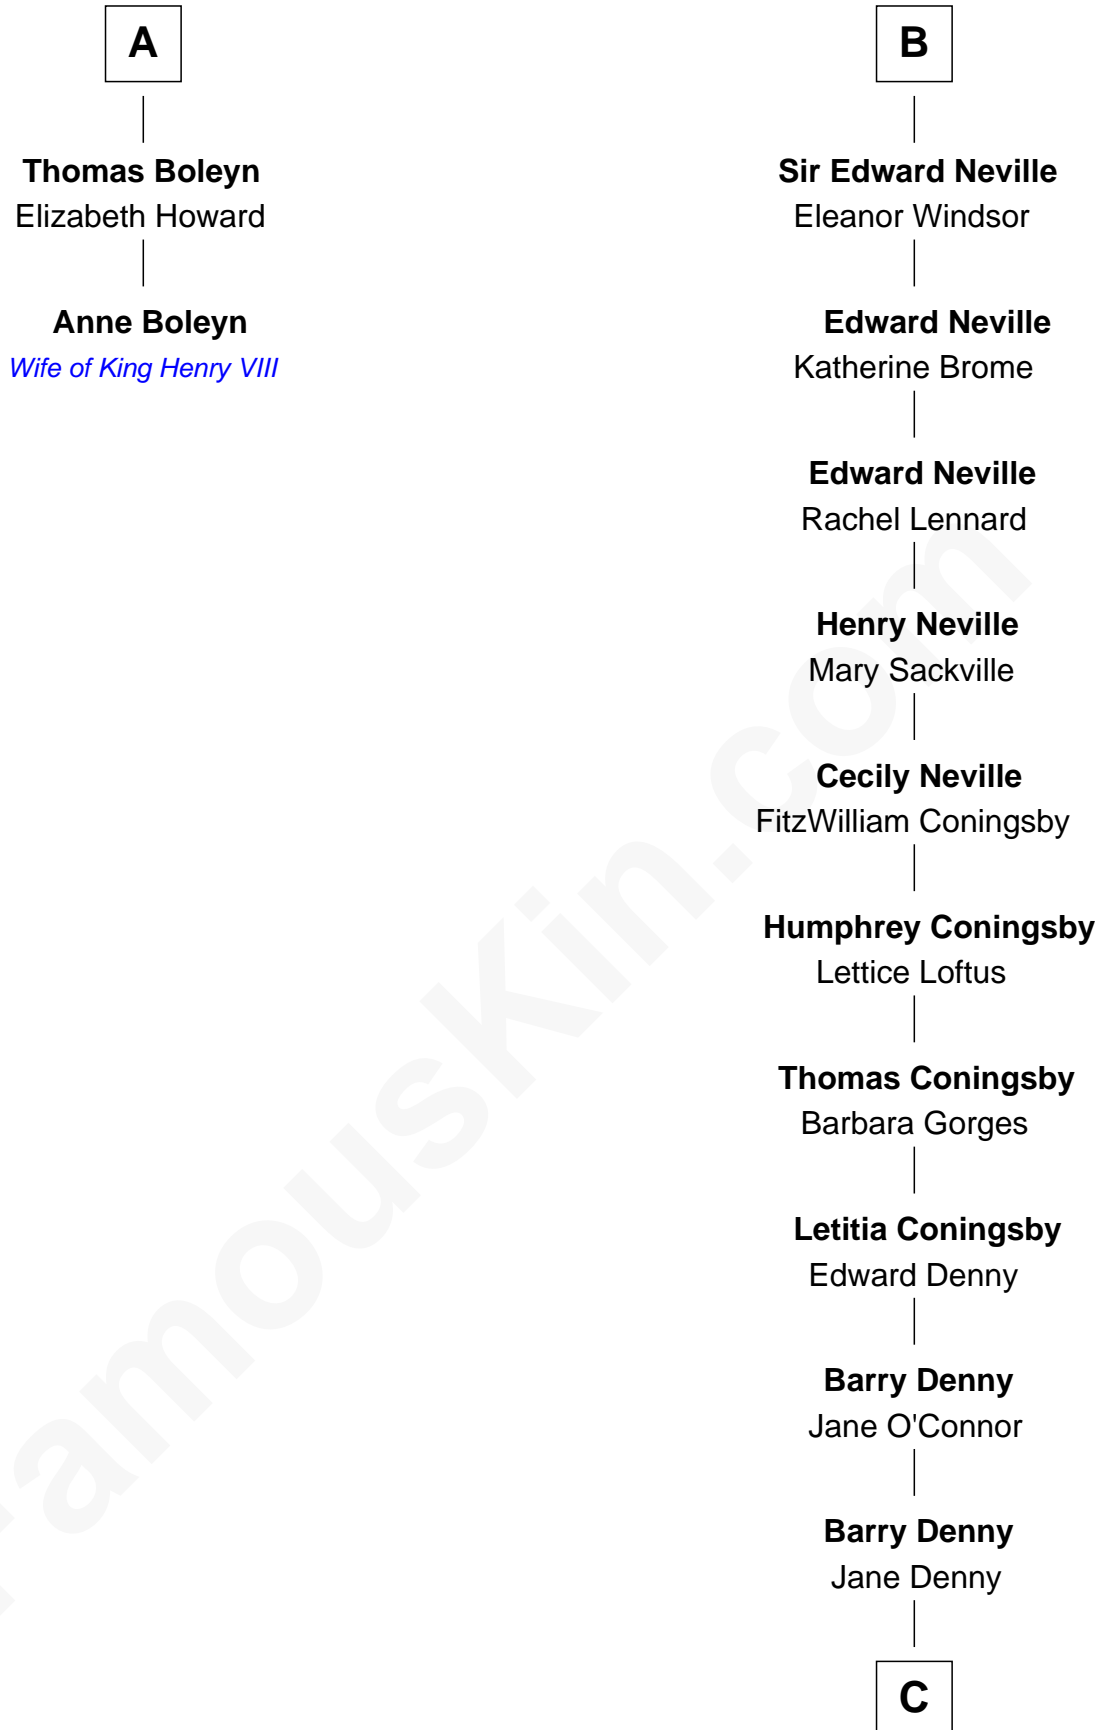

FamousKin.com Relationship Chart of

Anne Boleyn

2nd Wife of King Henry VIII

8th cousin 13 times removed of

Anthony West

Novelist and writer for the New Yorker

Blanche of Artois

with husband
Edmund Plantagenet

with husband
King Henry I of Navarre

Henry Plantagenet
Maud de Chaworth

Joan of Navarre
King Philip IV of France

Eleanor Plantagenet
Richard Fitzalan

Isabella of France
Edward II, King of England

Sir Richard Fitzalan
Elizabeth de Bohun

Edward III, King of England
Philippa of Hainault

Joan Fitzalan
Sir William Beauchamp

John of Gaunt
Katherine Roet

Joan Beauchamp
James Butler

Joan Beaufort
Sir Ralph Neville

Sir Thomas Butler
Anne Hankeford

Sir Edward Neville
Elizabeth de Beauchamp

Margaret Butler
Sir William Boleyn

Sir George Neville
Margaret Fenne

A

B

C

Letitia Denny

William Rowan