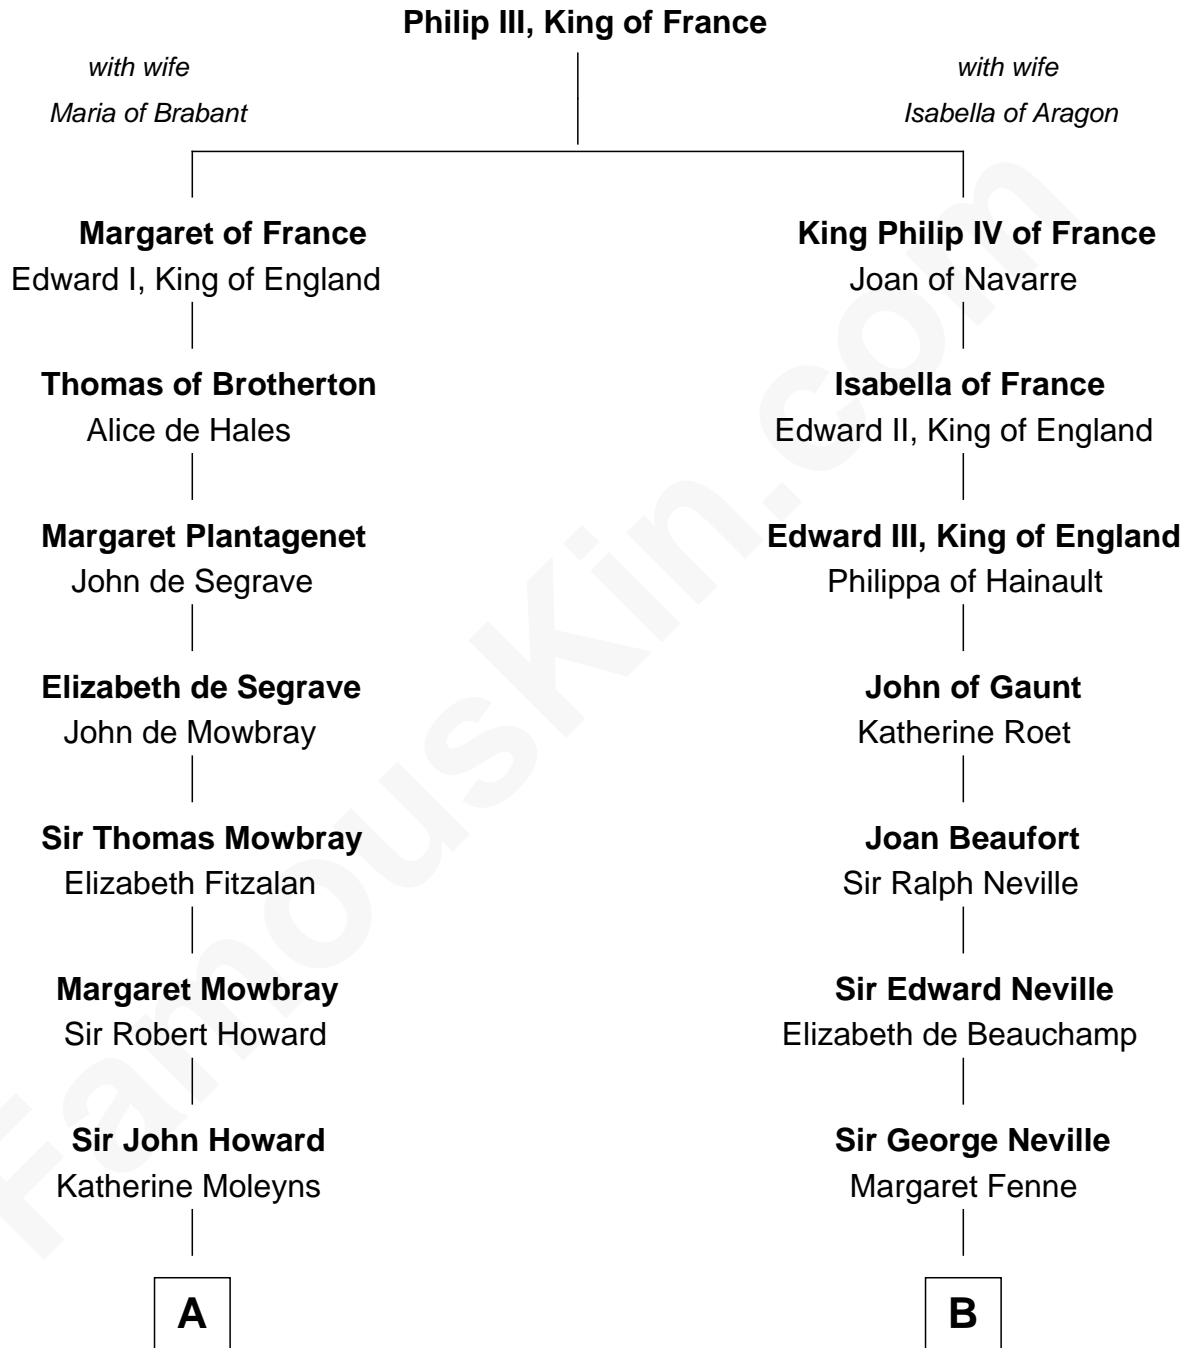

# FamousKin.com Relationship Chart of

**Anne Boleyn**

*2nd Wife of King Henry VIII*

9th cousin 12 times removed of

**Anthony West**

*Novelist and writer for the New Yorker*

**C**

**Letitia Denny**

William Rowan

**Arabella Rowan**

Charles George Fairfield

**Charles Fairfield**

Isabella Campbell Mackenzie

**Cicity Isabel Fairfield**

Herbert George Wells

**Anthony West**