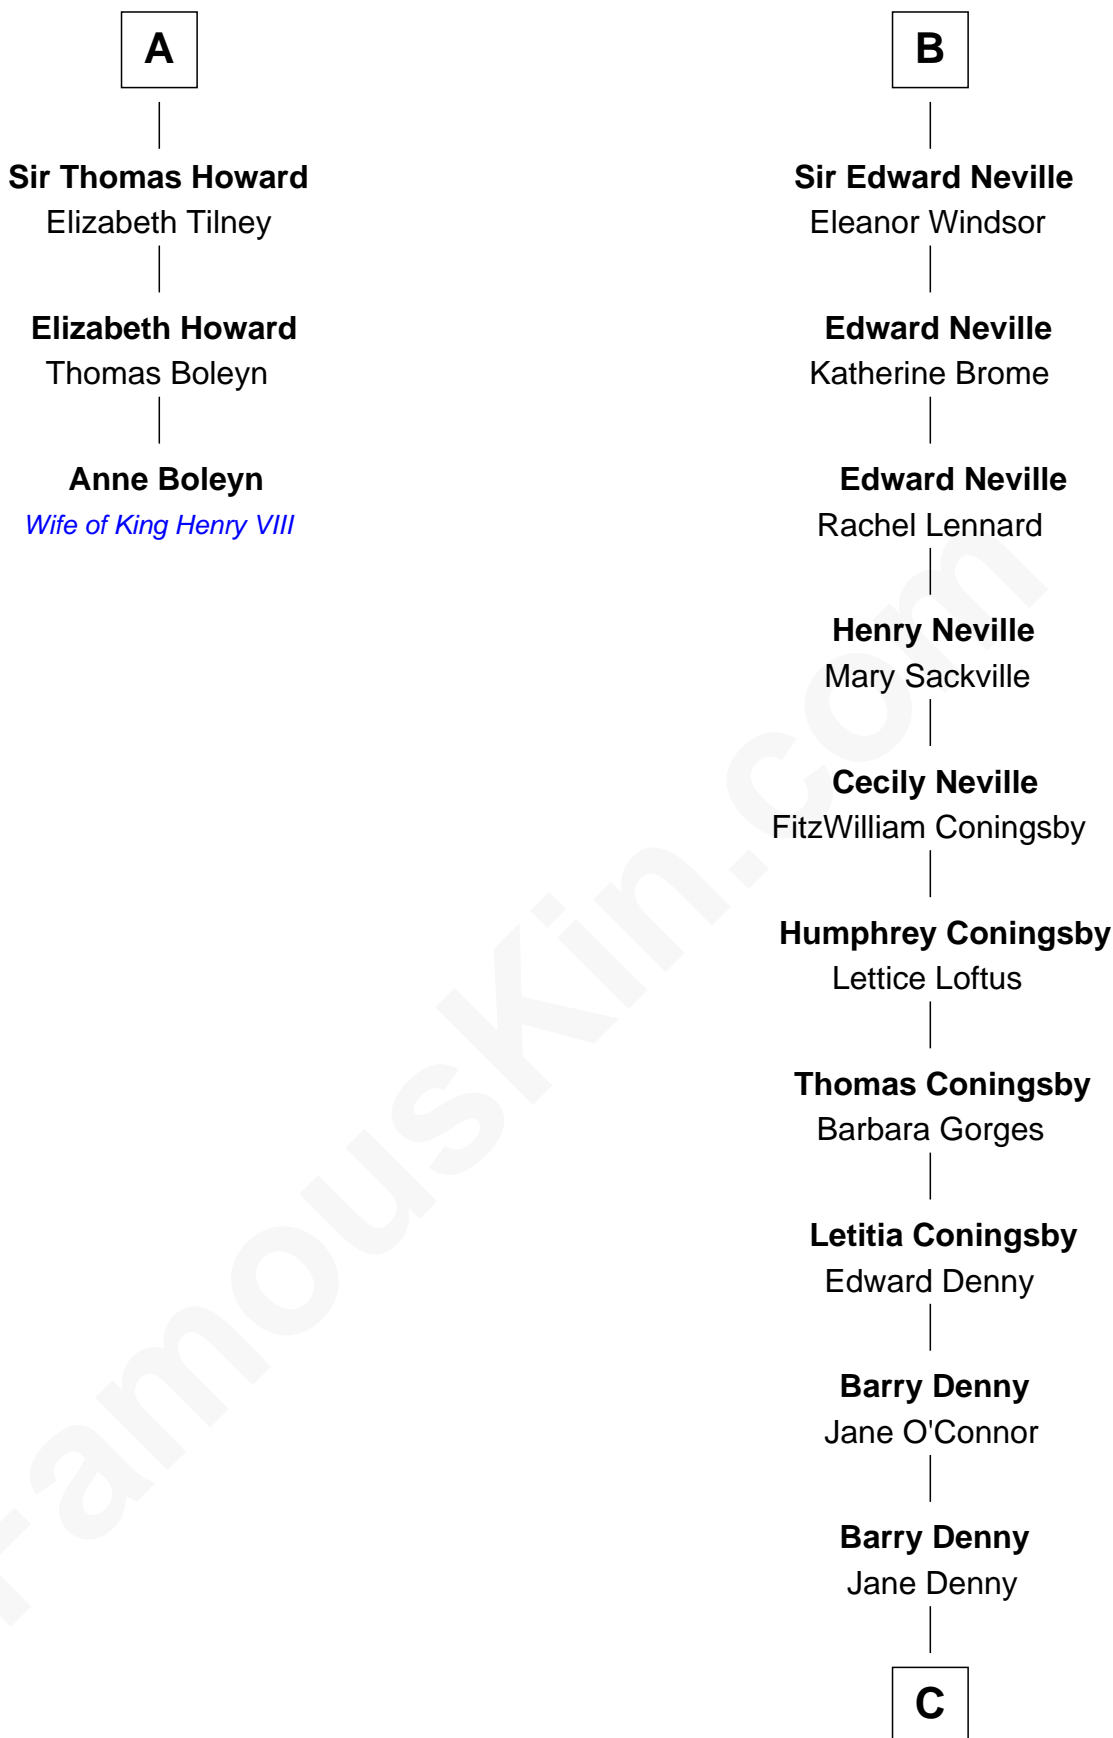

# FamousKin.com Relationship Chart of

**Anne Boleyn**

*2nd Wife of King Henry VIII*

9th cousin 12 times removed of

**Anthony West**

*Novelist and writer for the New Yorker*

**C**

**Letitia Denny**

William Rowan

**Arabella Rowan**

Charles George Fairfield

**Charles Fairfield**

Isabella Campbell Mackenzie

**Cicity Isabel Fairfield**

Herbert George Wells

**Anthony West**