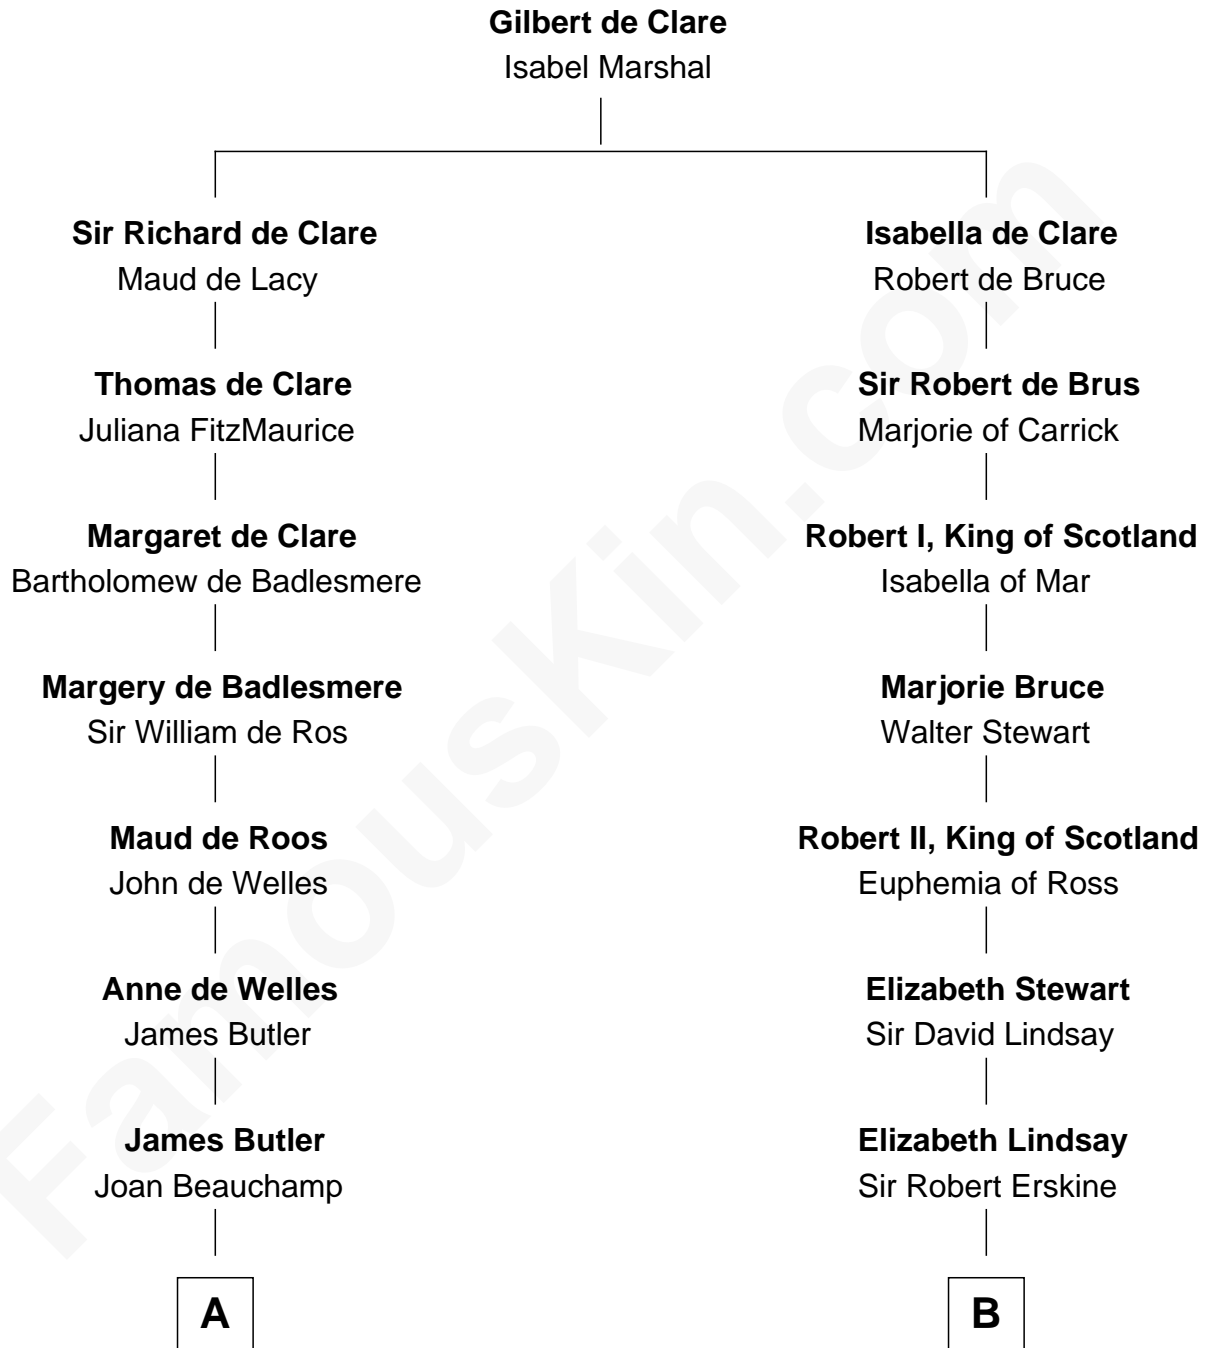

FamousKin.com Relationship Chart of

Anne Boleyn

2nd Wife of King Henry VIII

10th cousin 6 times removed of

Major John Pitcairn

British Commander at Battle of Lexington

A

Sir Thomas Butler

Anne Hankeford

Margaret Butler

Sir William Boleyn

Thomas Boleyn

Elizabeth Howard

Anne Boleyn

Wife of King Henry VIII

B