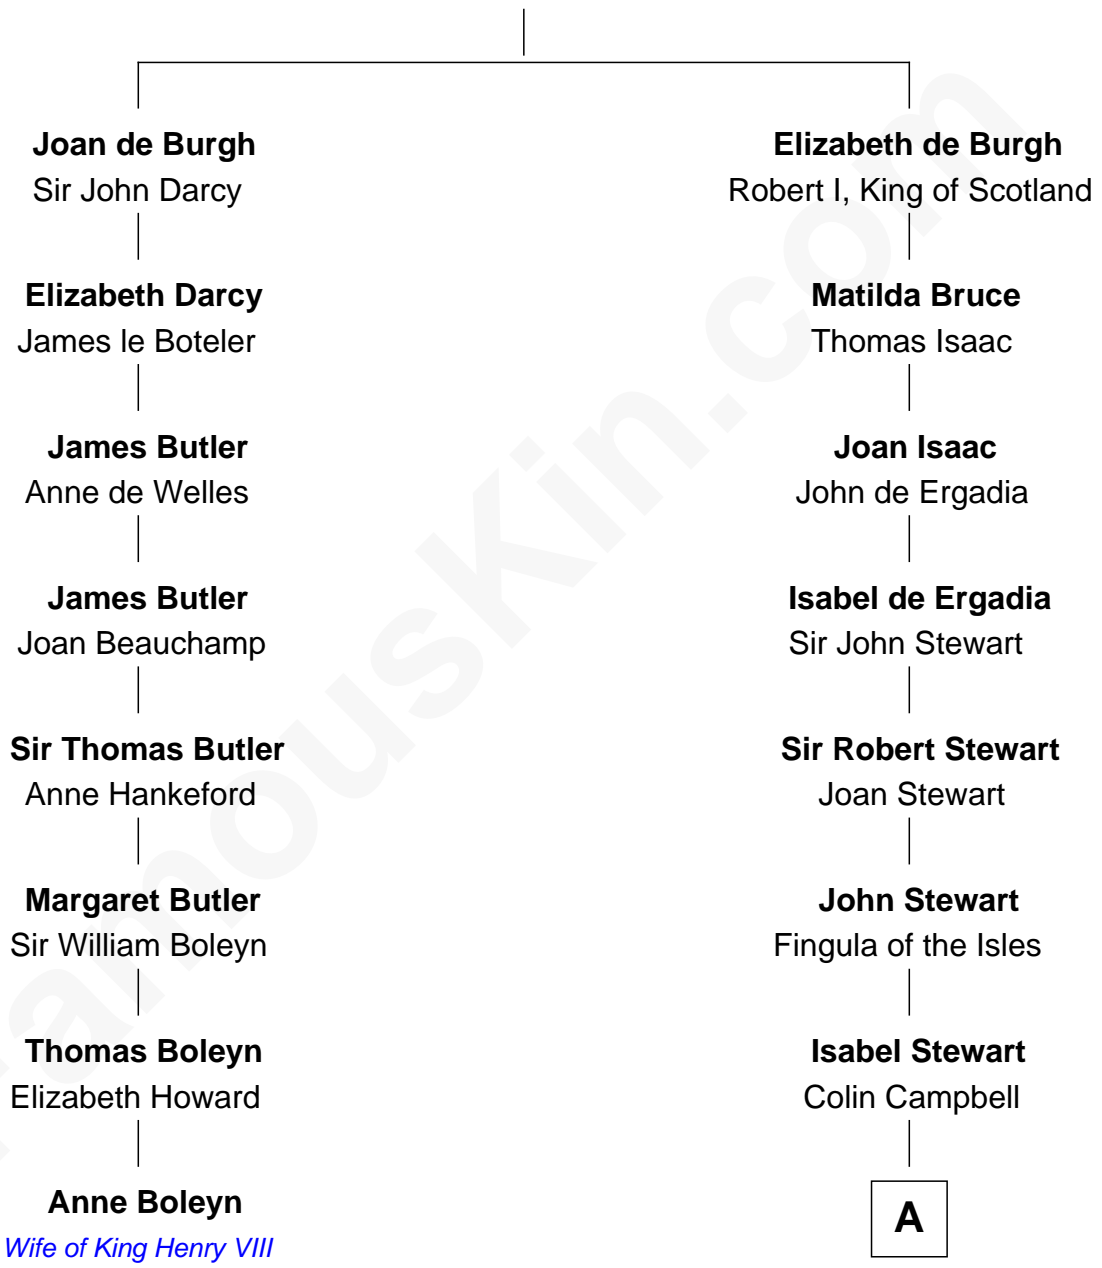

# FamousKin.com Relationship Chart of

**Anne Boleyn**

*2nd Wife of King Henry VIII*

7th cousin 7 times removed of

**Major John Pitcairn**

*British Commander at Battle of Lexington*

**Sir Richard de Burgh**

Margaret - - - - -

**A**

**Archibald Campbell**

Elizabeth Stewart

**Margaret Campbell**

Sir John Erskine

**John Erskine**

Annabel Murray

**John Erskine**

Mary Stewart

**Sir Charles Erskine**

Mary Hope

**Mary Erskine**

William Hamilton

**Katherine Hamilton**

Rev. David Pitcairn

**Major John Pitcairn**

*British Commander at Lexington*