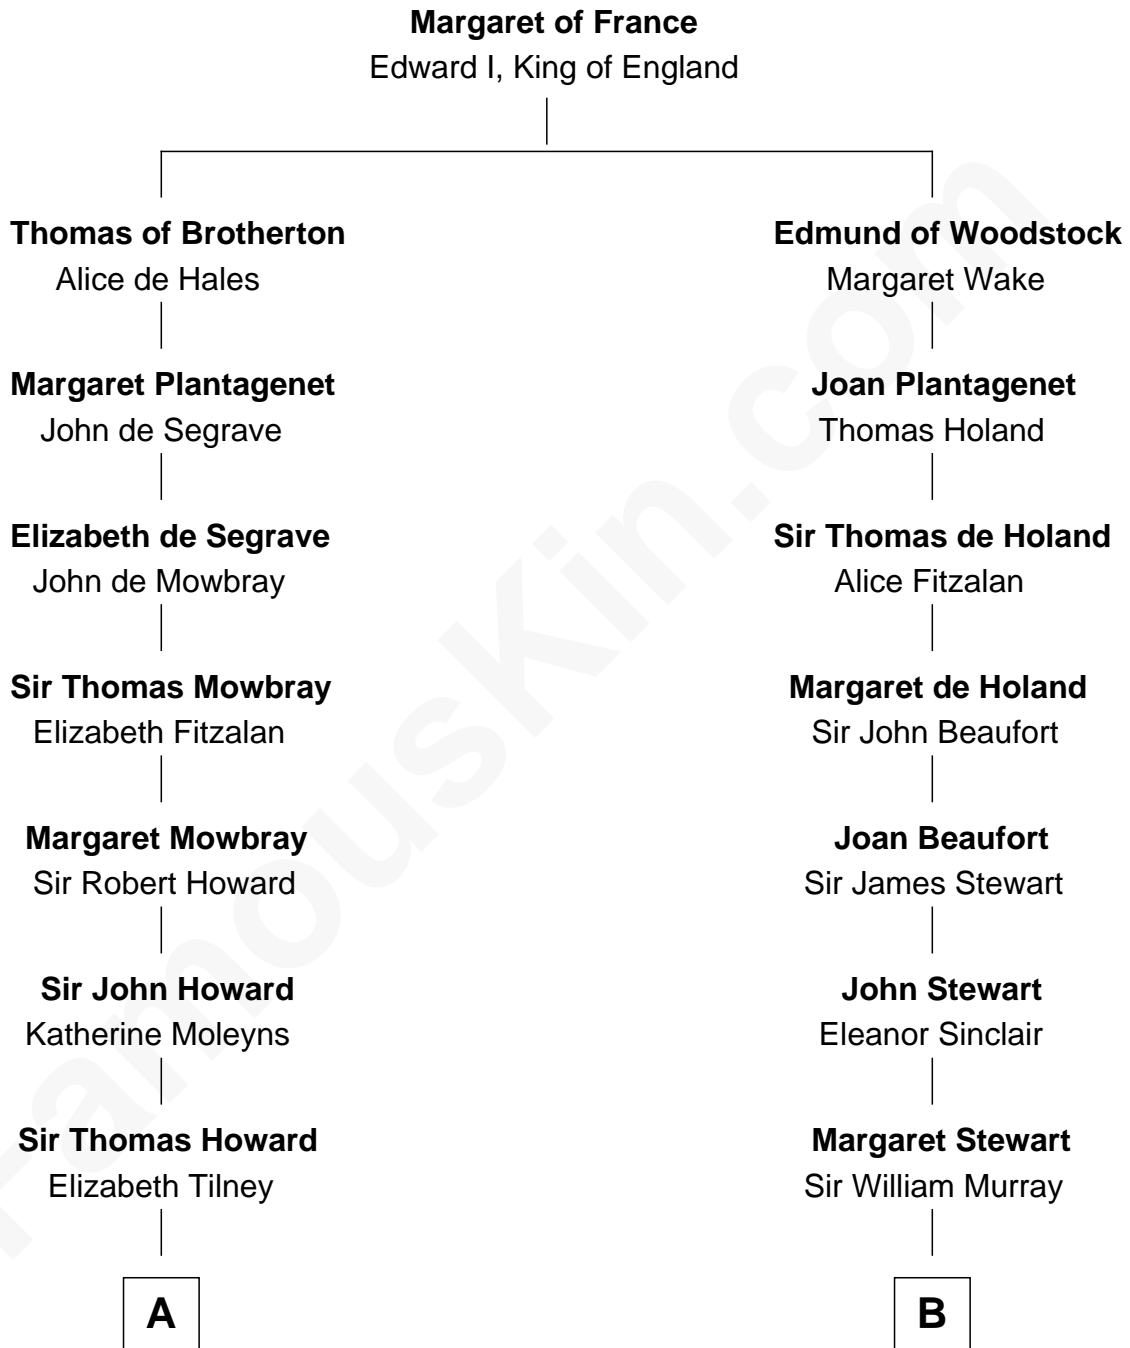

FamousKin.com Relationship Chart of

Anne Boleyn

2nd Wife of King Henry VIII

8th cousin 5 times removed of

Major John Pitcairn

British Commander at Battle of Lexington

A

Elizabeth Howard

Thomas Boleyn

Anne Boleyn

Wife of King Henry VIII

B

Sir William Murray

Katherine Campbell

Annabel Murray

John Erskine