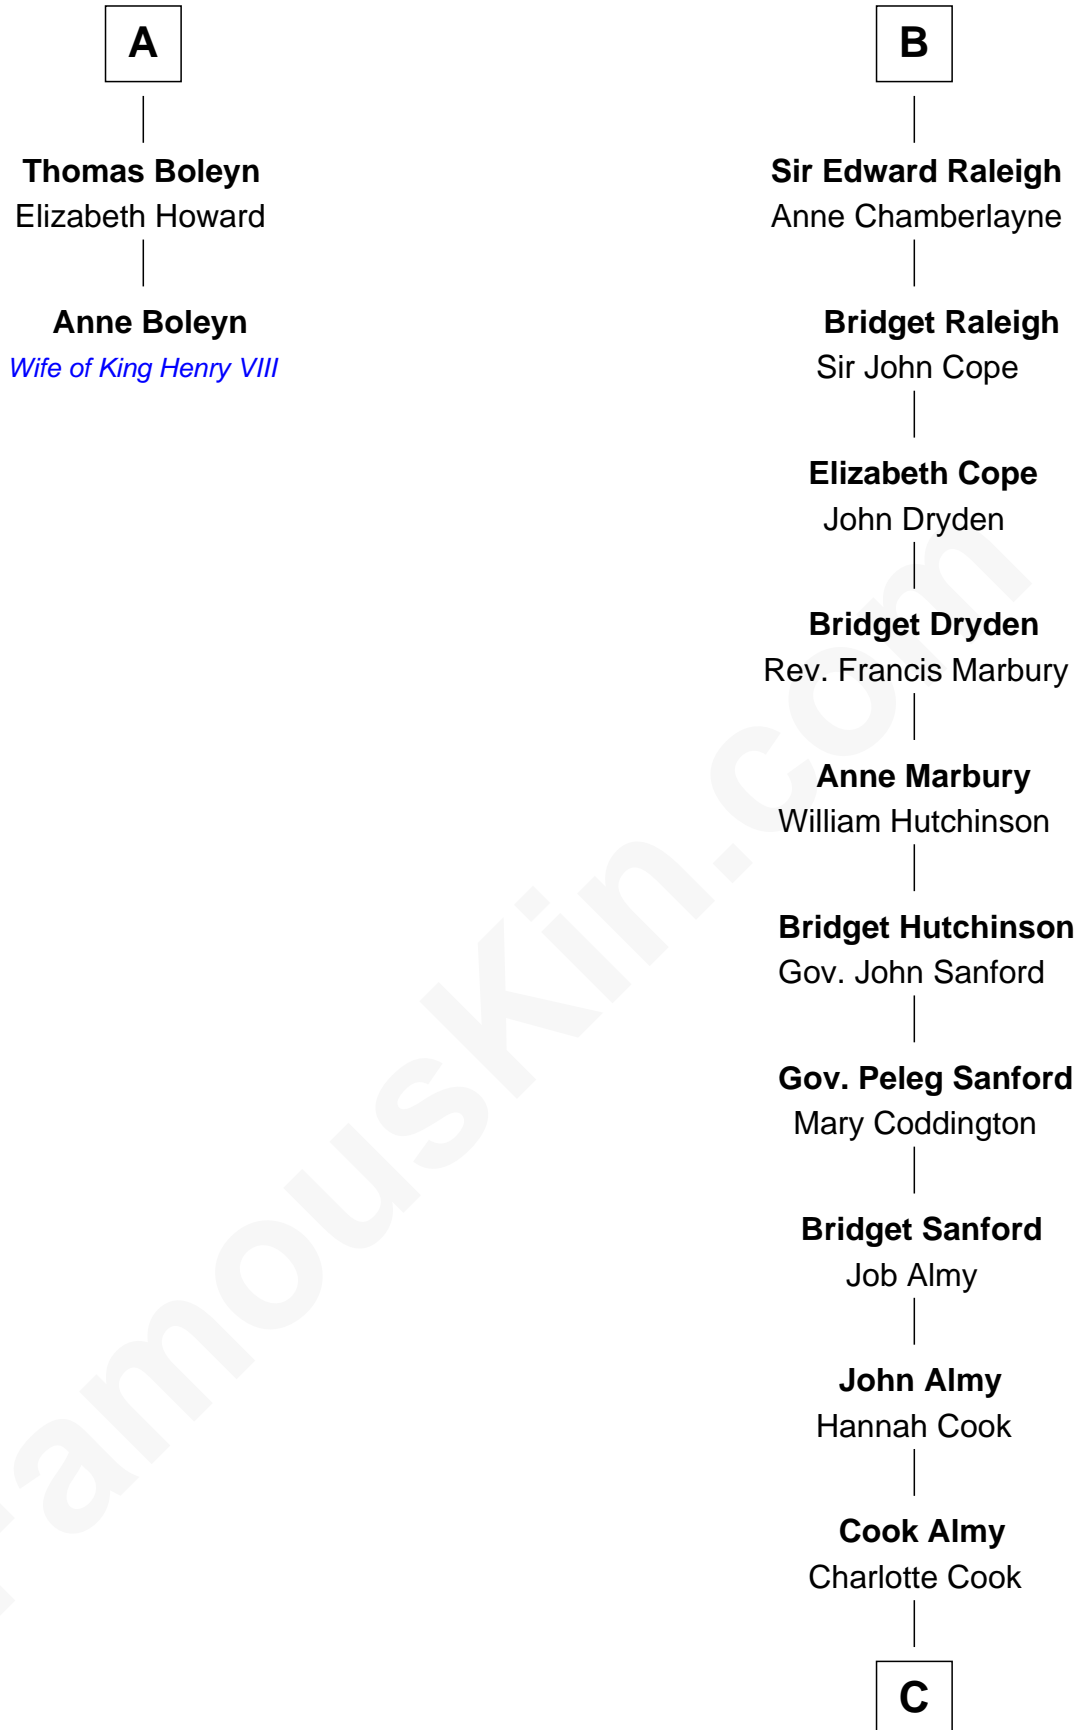

# FamousKin.com Relationship Chart of

**Anne Boleyn**

*2nd Wife of King Henry VIII*

8th cousin 13 times removed of

**Marilyn Monroe**

*Actress, Model, and Singer*

**Isabella de Beauchamp**

*with husband*  
*Sir Patrick de Chaworth*

William Raleigh

**Margaret Butler**

Sir William Boleyn

**Sir Edward Raleigh**

Margaret Verney

**A**

**B**

**C**

**Samuel Elam Almy**

Susan Bateman

**Susan Bateman Almy**

Charles Adams Gifford

**Frederick Almy Gifford**

Elizabeth Easton Tennant

**Charles Stanley Gifford**

Gladys Pearl Monroe

**Marilyn Monroe**

*Actress, Model, and Singer*

FamousKin.com