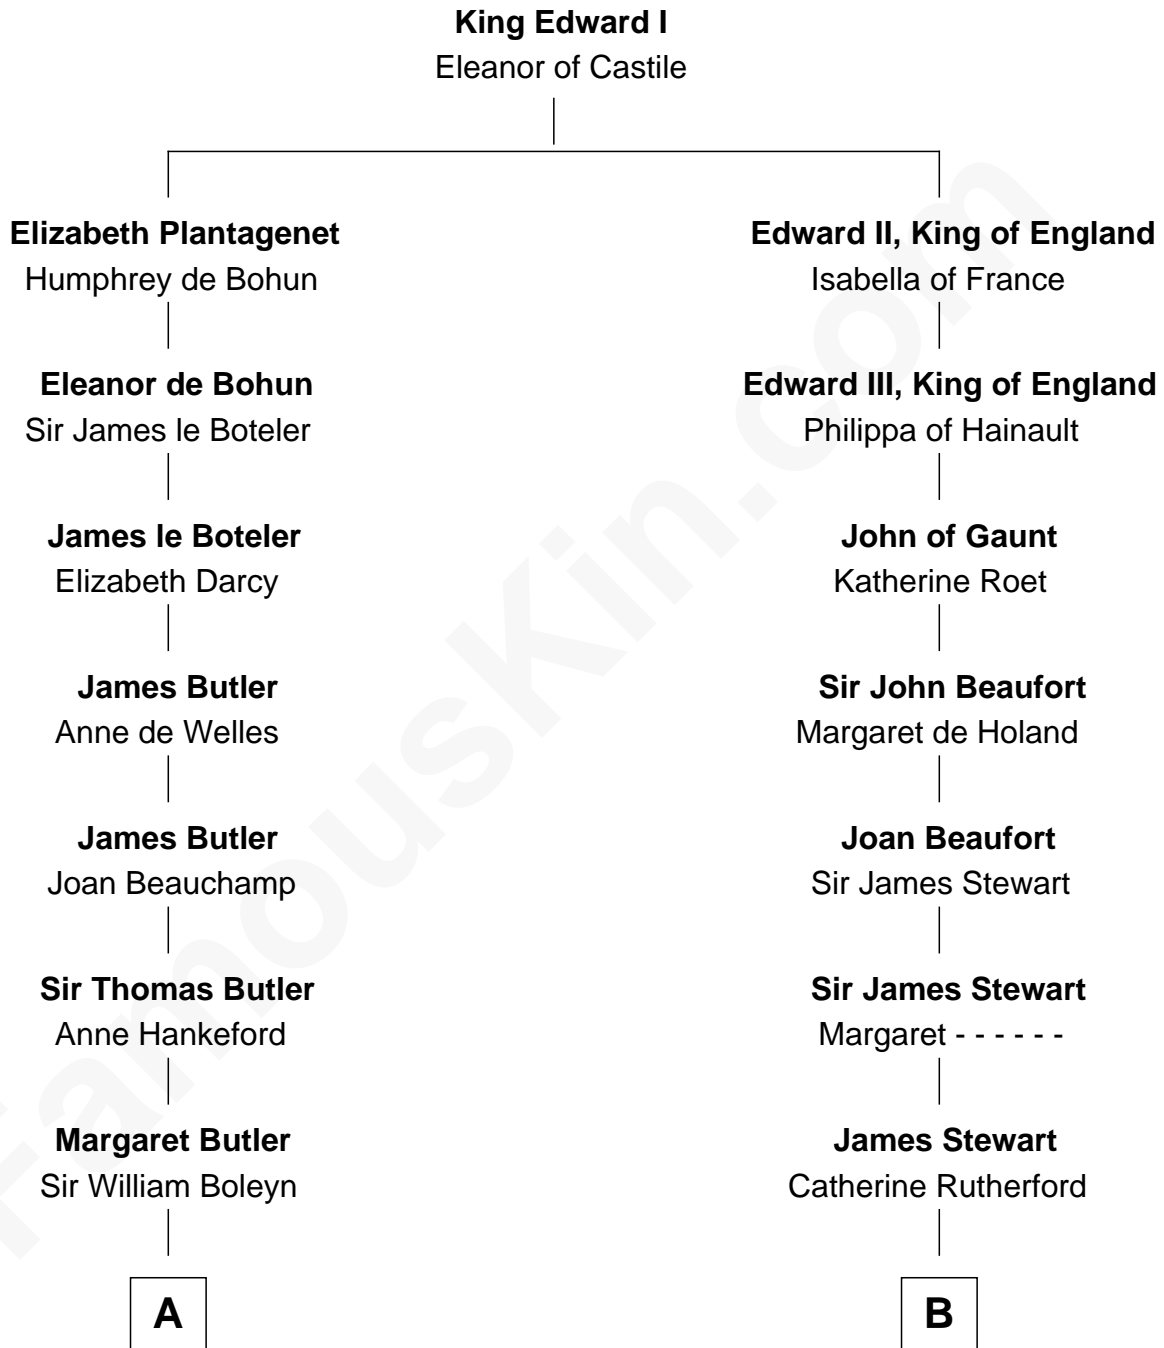

# FamousKin.com Relationship Chart of

**Anne Boleyn**

*2nd Wife of King Henry VIII*

8th cousin 9 times removed of

**Noel Coward**

*Playwright, Actor, and Songwriter*

**A**

**Thomas Boleyn**  
Elizabeth Howard

**Anne Boleyn**  
*Wife of King Henry VIII*

**B**

**William Stewart**  
Christian Hay

**James Stewart**  
Katherine Kerr

**Janet Stewart**  
John Veatch

**Alexander Veitch**  
Margaret Scott

**William Veitch**  
-----

**Robert Veitch**  
-----

**John Veitch**  
Barbara Ainslie

**Henry Veitch**  
Margaret Harrison

**Henry Gordon Veitch**  
Mary Kathleen Synch

**Violet Agnes Veitch**  
Arthur Sabin Coward

**Noel Coward**  
*Playwright, Actor, and Songwriter*