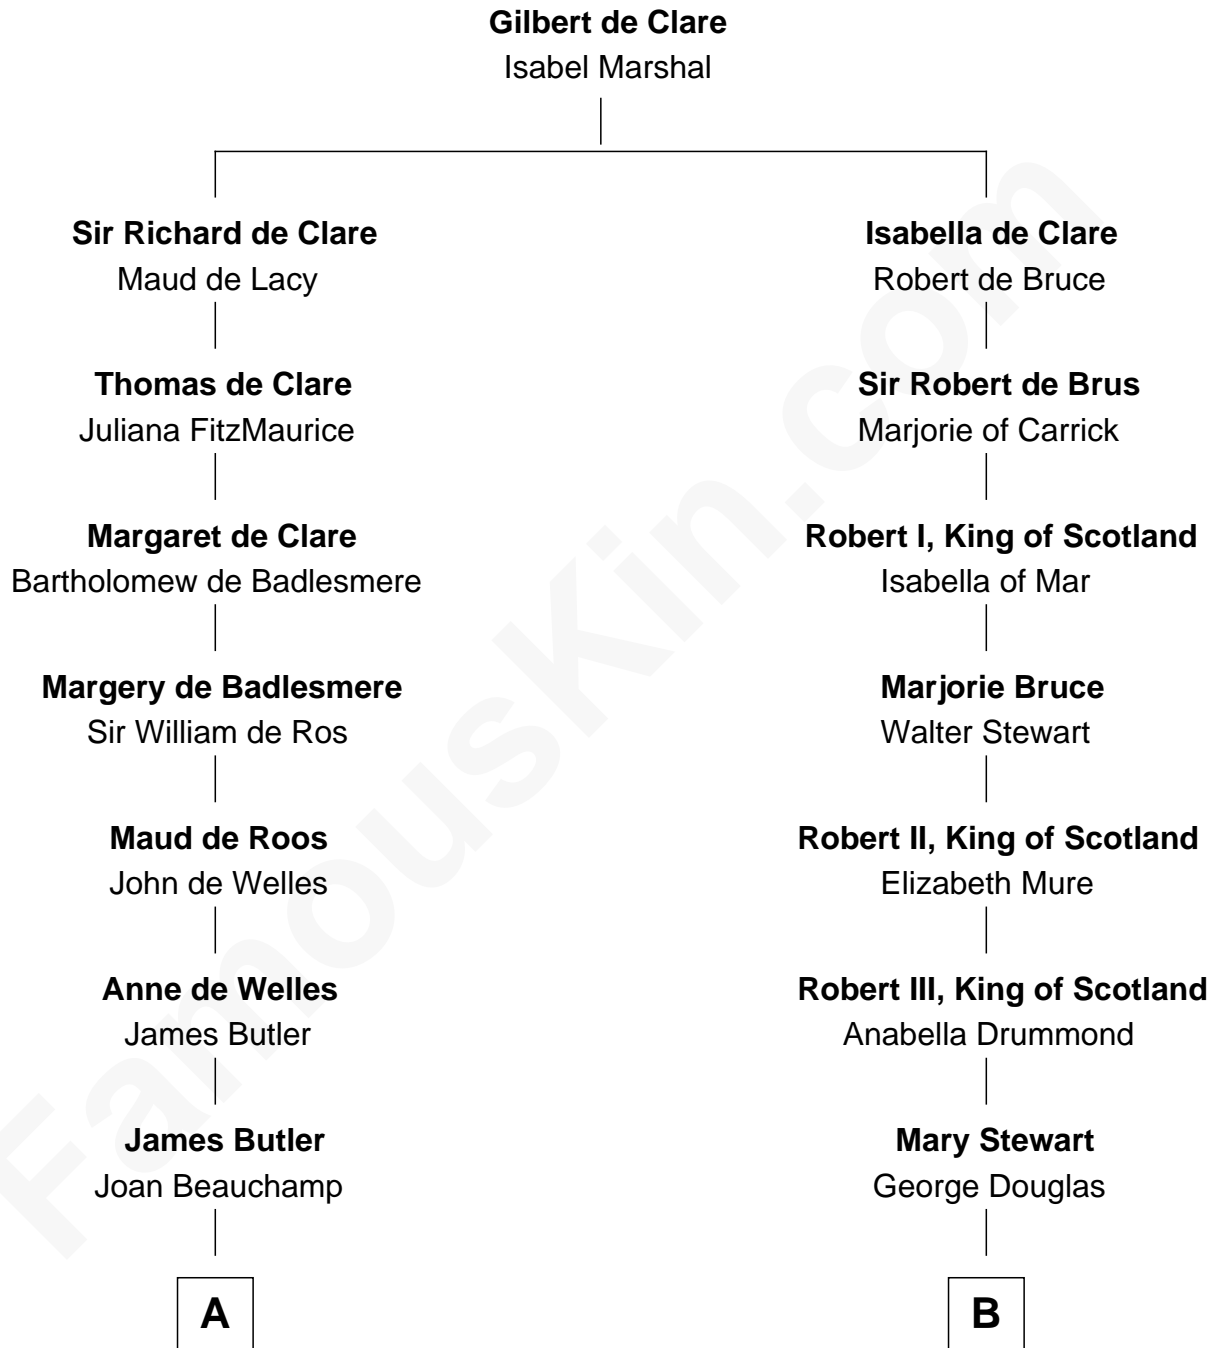

FamousKin.com Relationship Chart of

Anne Boleyn

2nd Wife of King Henry VIII

10th cousin 10 times removed of

Noel Coward

Playwright, Actor, and Songwriter

C

Henry Veitch

Margaret Harrison

Henry Gordon Veitch

Mary Kathleen Synch

Violet Agnes Veitch

Arthur Sabin Coward

Noel Coward

Playwright, Actor, and Songwriter

FamousKin.com