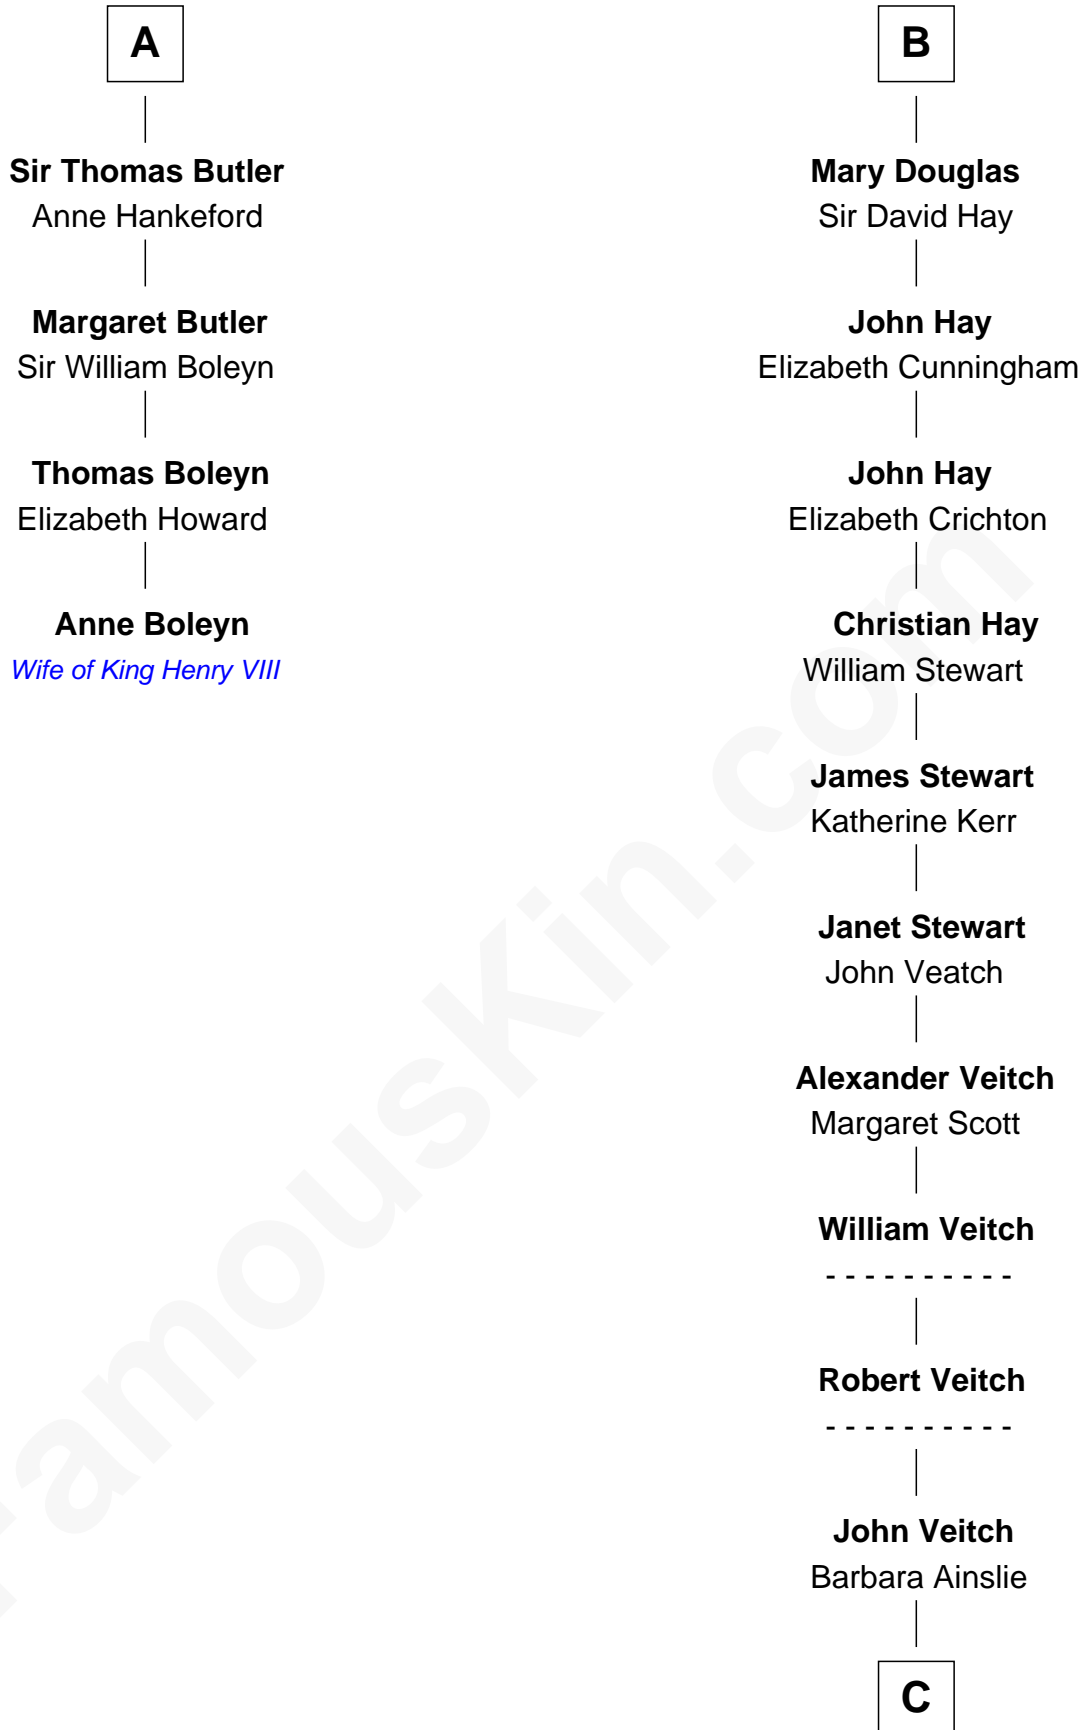

FamousKin.com Relationship Chart of

Anne Boleyn

2nd Wife of King Henry VIII

10th cousin 10 times removed of

Noel Coward

Playwright, Actor, and Songwriter

C

Henry Veitch

Margaret Harrison

Henry Gordon Veitch

Mary Kathleen Synch

Violet Agnes Veitch

Arthur Sabin Coward

Noel Coward

Playwright, Actor, and Songwriter

FamousKin.com