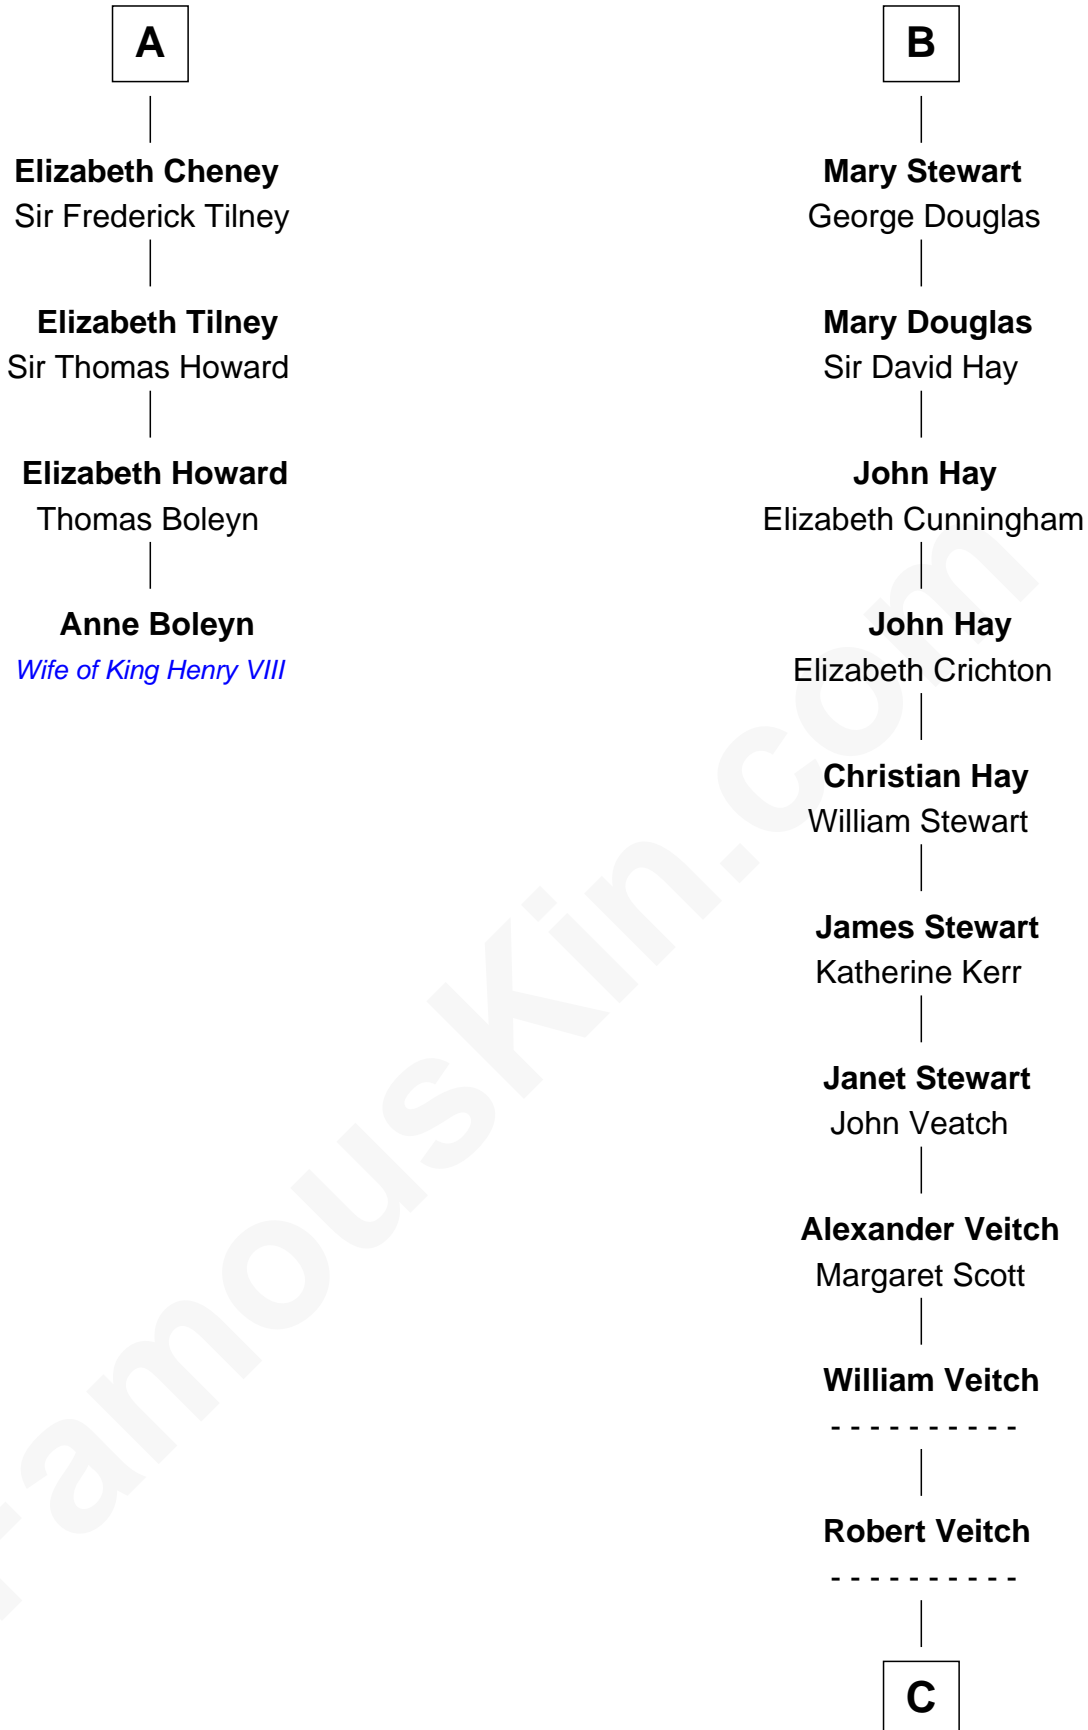

FamousKin.com Relationship Chart of

Anne Boleyn

2nd Wife of King Henry VIII

10th cousin 11 times removed of

Noel Coward

Playwright, Actor, and Songwriter

David of Huntingdon

Maud of Chester

C

John Veitch

Barbara Ainslie

Henry Veitch

Margaret Harrison

Henry Gordon Veitch

Mary Kathleen Synch

Violet Agnes Veitch