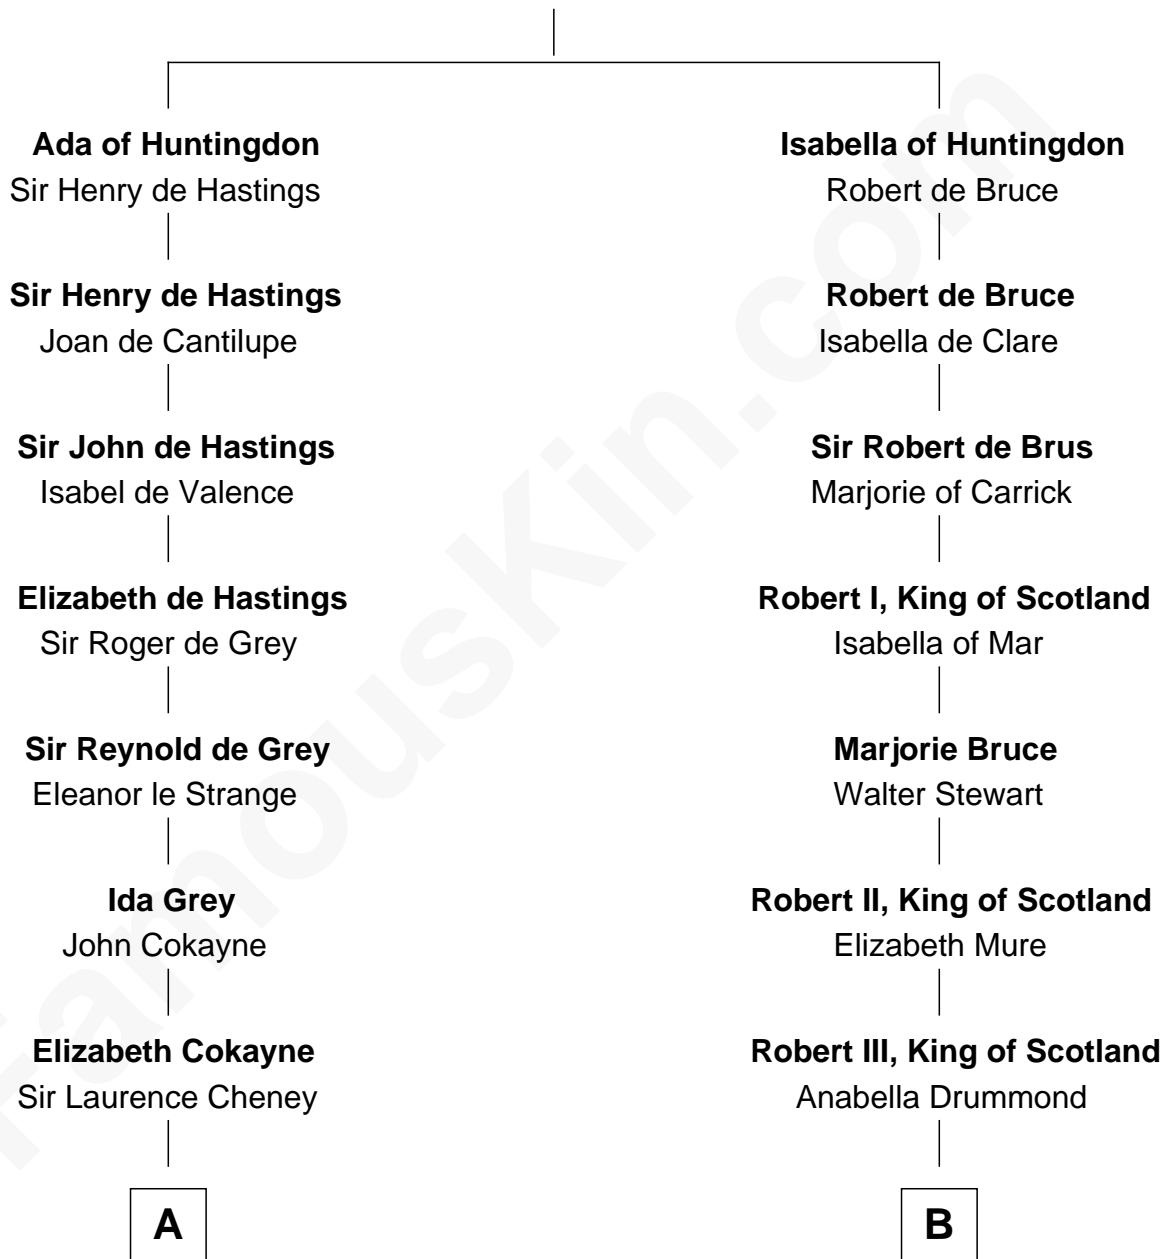

FamousKin.com Relationship Chart of

Anne Boleyn

2nd Wife of King Henry VIII

10th cousin 11 times removed of

Noel Coward

Playwright, Actor, and Songwriter

David of Huntingdon

Maud of Chester

C

John Veitch

Barbara Ainslie

Henry Veitch

Margaret Harrison

Henry Gordon Veitch

Mary Kathleen Synch

Violet Agnes Veitch