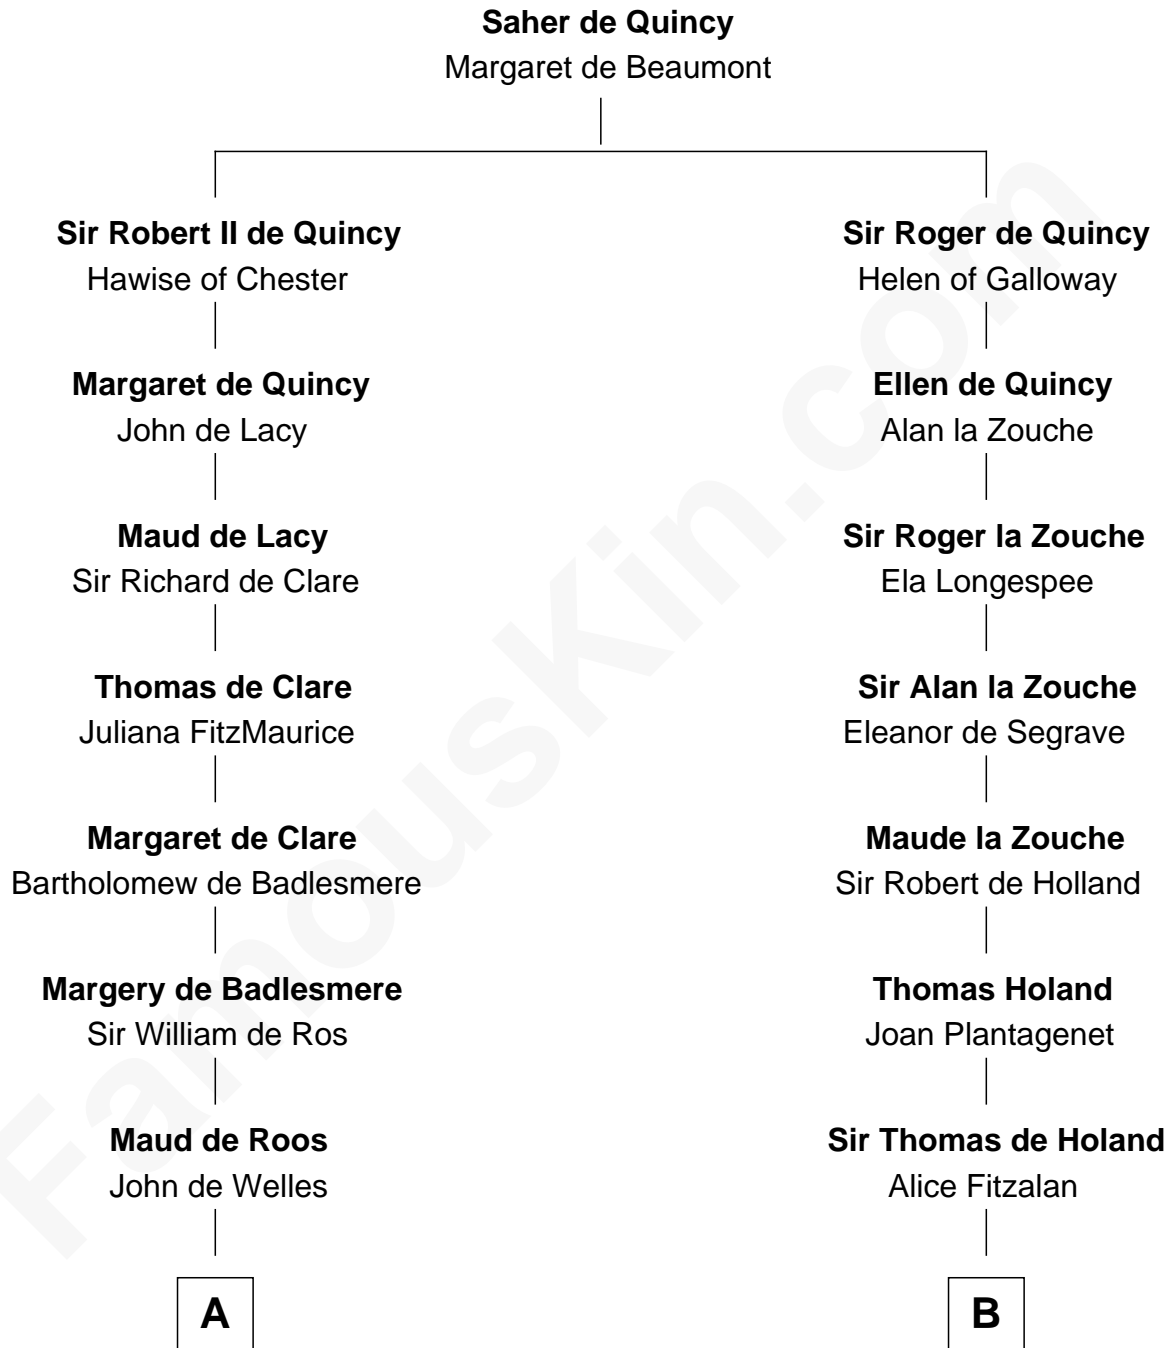

FamousKin.com Relationship Chart of

Anne Boleyn

2nd Wife of King Henry VIII

12th cousin 9 times removed of

Noel Coward

Playwright, Actor, and Songwriter

C

John Veitch

Barbara Ainslie

Henry Veitch

Margaret Harrison

Henry Gordon Veitch

Mary Kathleen Synch

Violet Agnes Veitch

Arthur Sabin Coward

Noel Coward