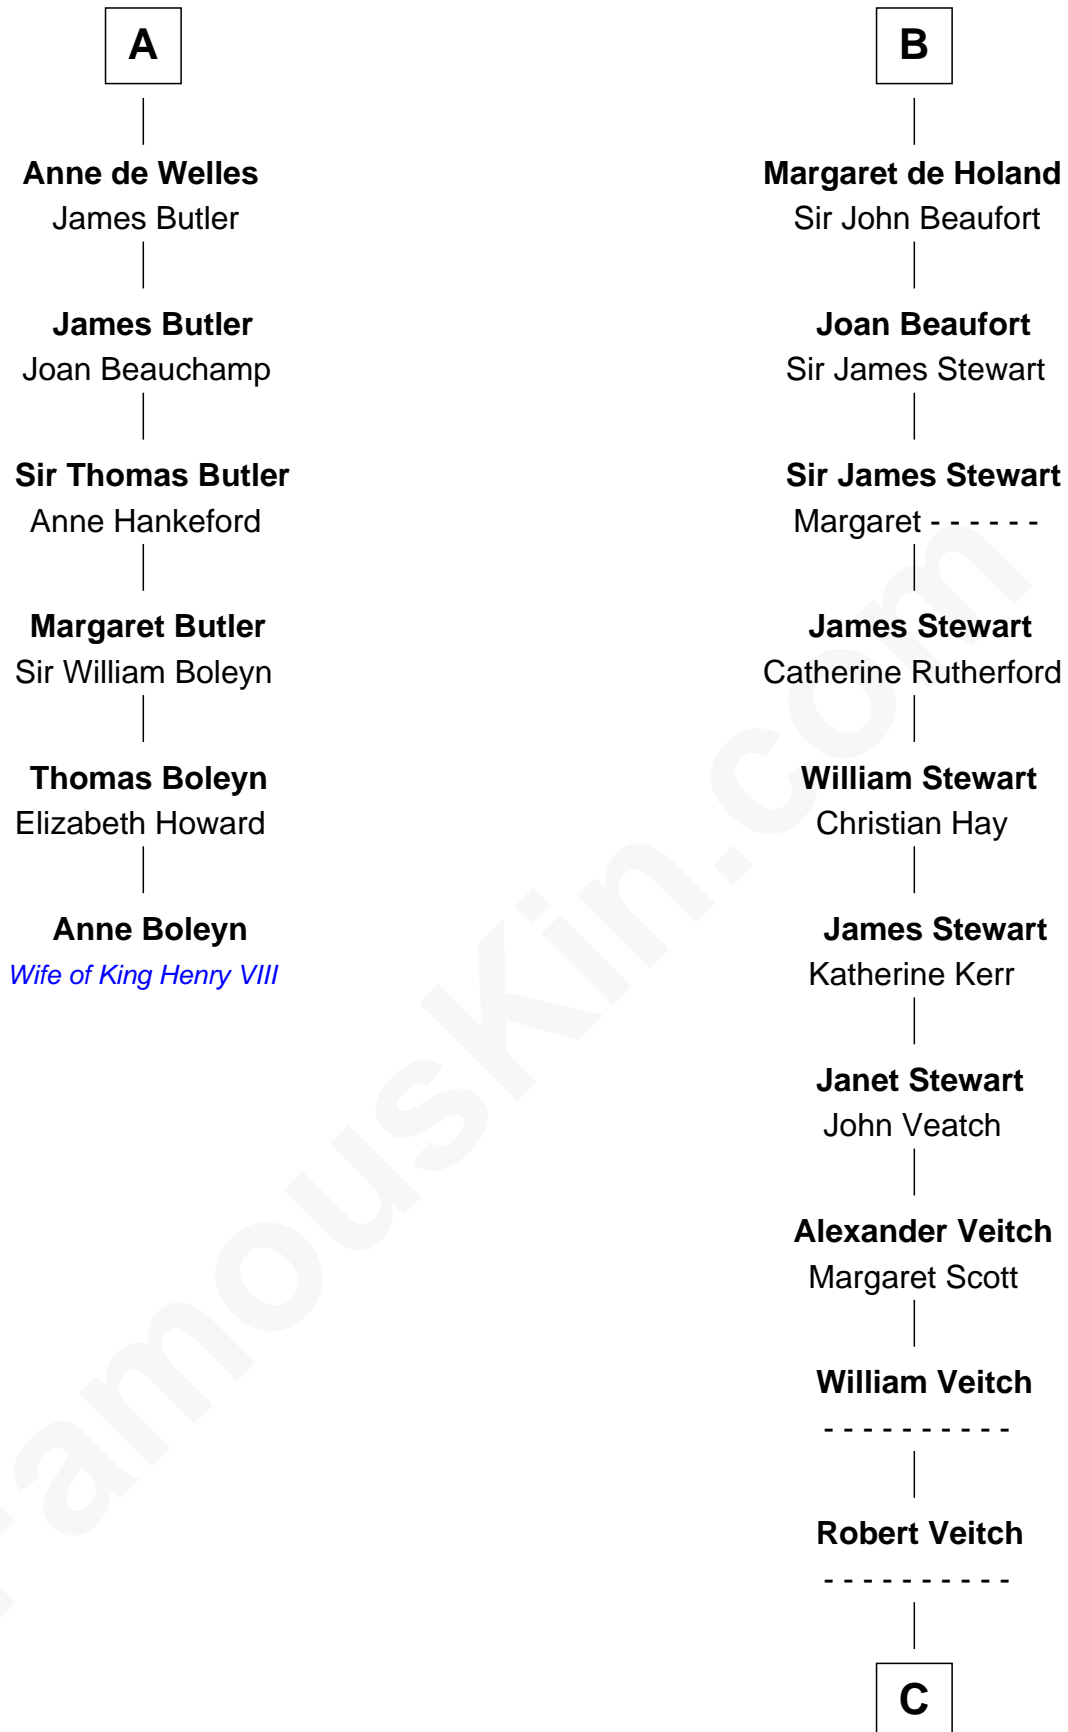

FamousKin.com Relationship Chart of

Anne Boleyn

2nd Wife of King Henry VIII

12th cousin 9 times removed of

Noel Coward

Playwright, Actor, and Songwriter

C

John Veitch

Barbara Ainslie

Henry Veitch

Margaret Harrison

Henry Gordon Veitch

Mary Kathleen Synch

Violet Agnes Veitch

Arthur Sabin Coward

Noel Coward