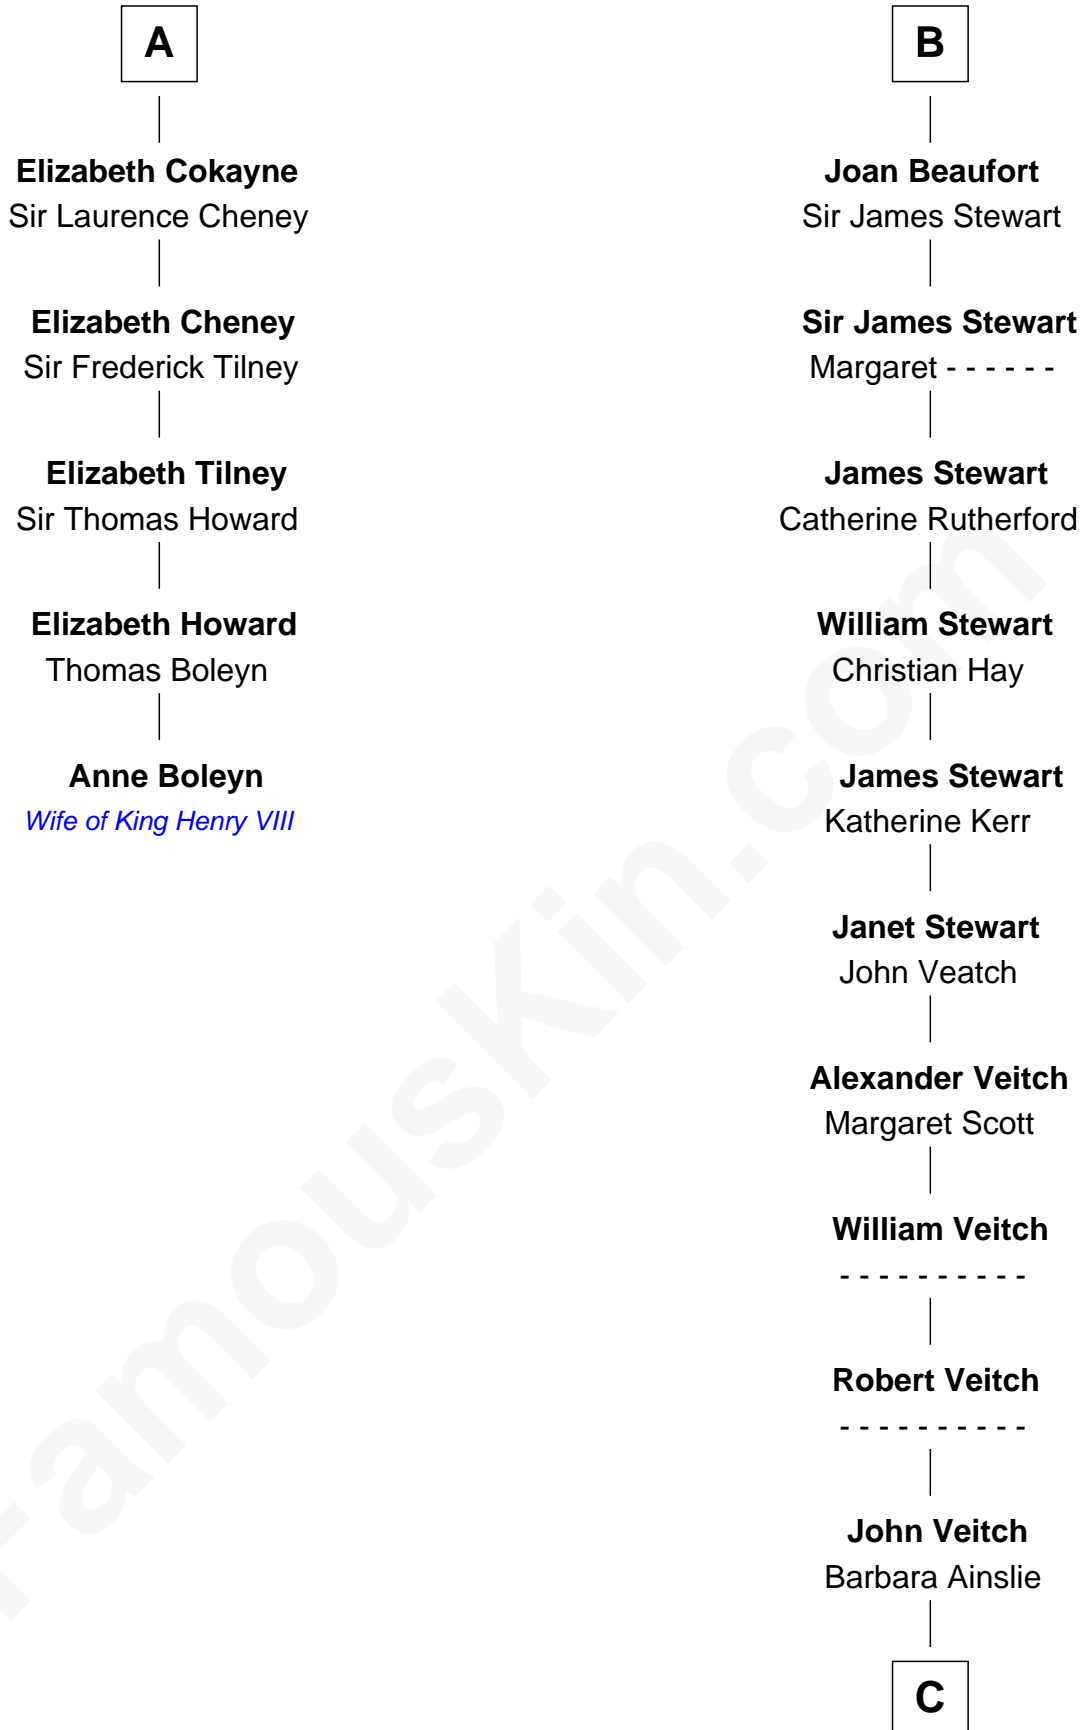

FamousKin.com Relationship Chart of

Anne Boleyn

2nd Wife of King Henry VIII

11th cousin 9 times removed of

Noel Coward

Playwright, Actor, and Songwriter

Sir William Longespee

Ela of Salisbury

C

Henry Veitch

Margaret Harrison

Henry Gordon Veitch

Mary Kathleen Synch

Violet Agnes Veitch

Arthur Sabin Coward

Noel Coward