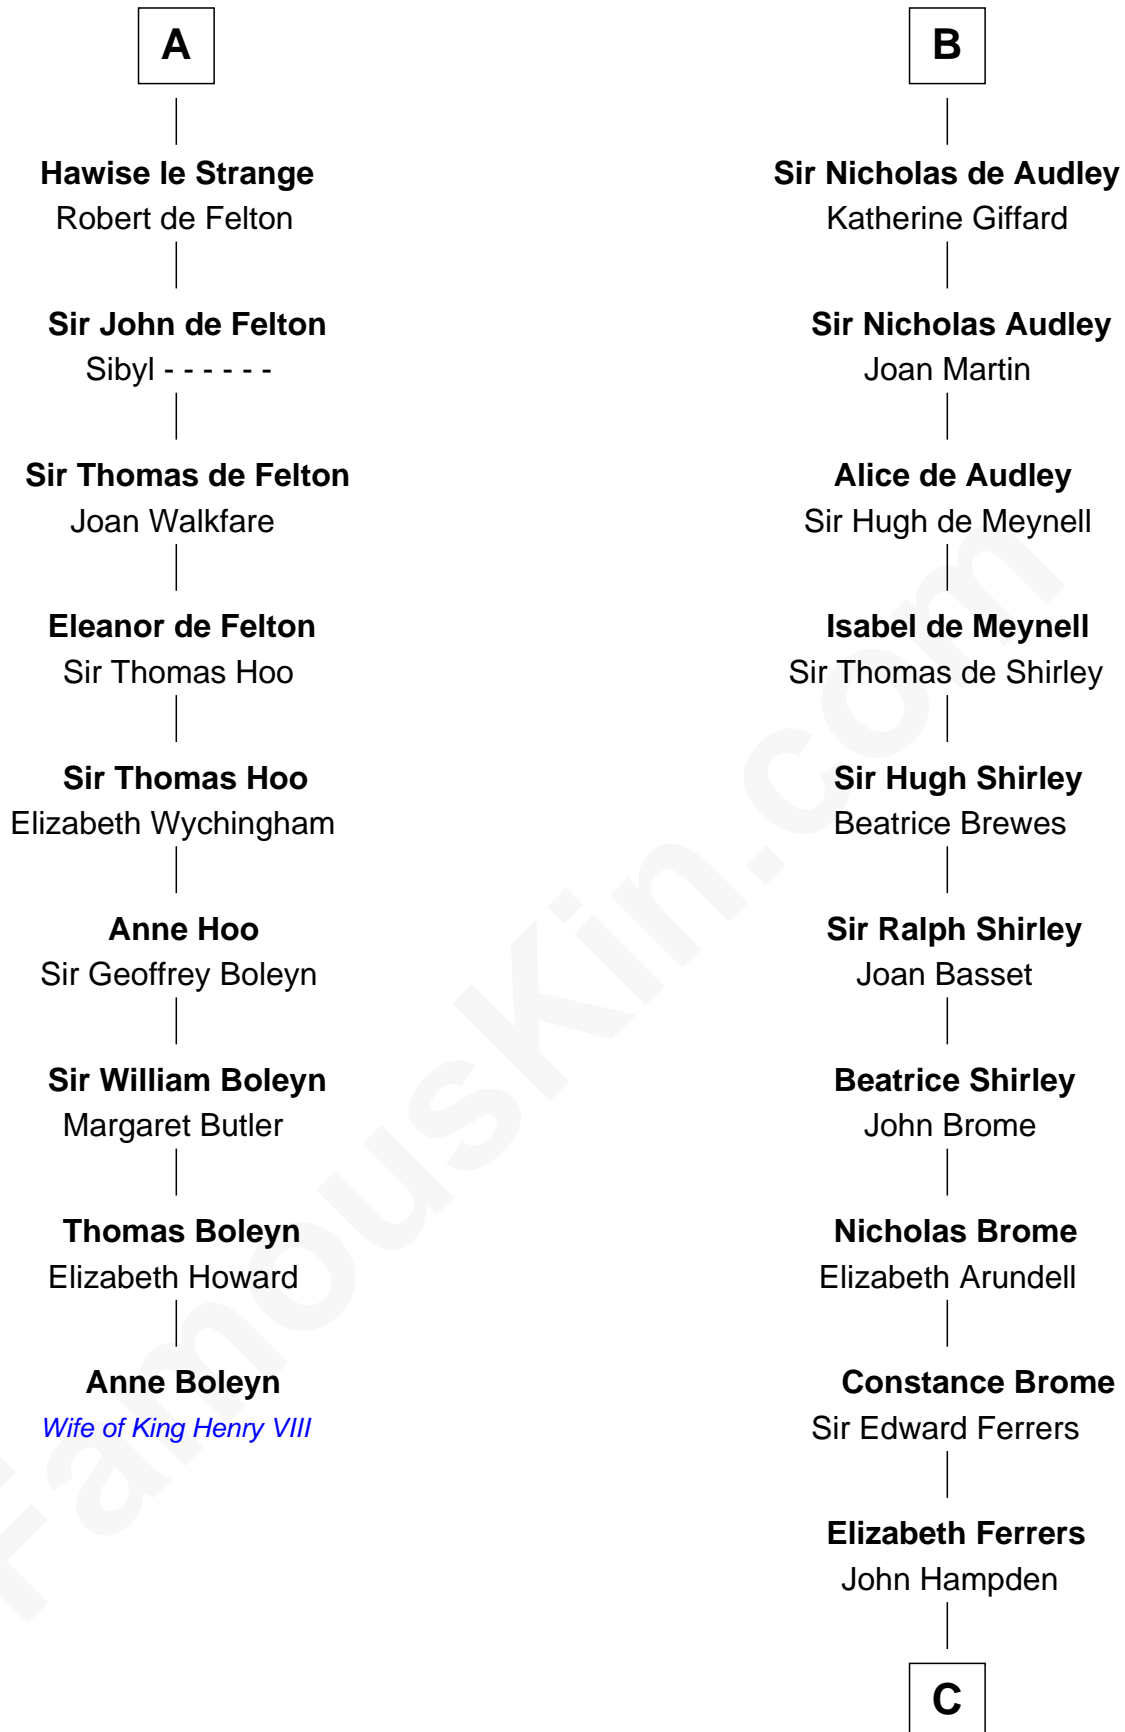

# FamousKin.com Relationship Chart of

**Anne Boleyn**

*2nd Wife of King Henry VIII*

15th cousin 4 times removed of

**Edmund Waller**

*English Poet and Politician*

**Albert III, Count of Namur**

Ida of Saxony

**C**

Griffith Hampden

Anne Cave

Anne Hampden

Robert Waller

Edmund Waller

*English Poet and Politician*

FamousKin.com