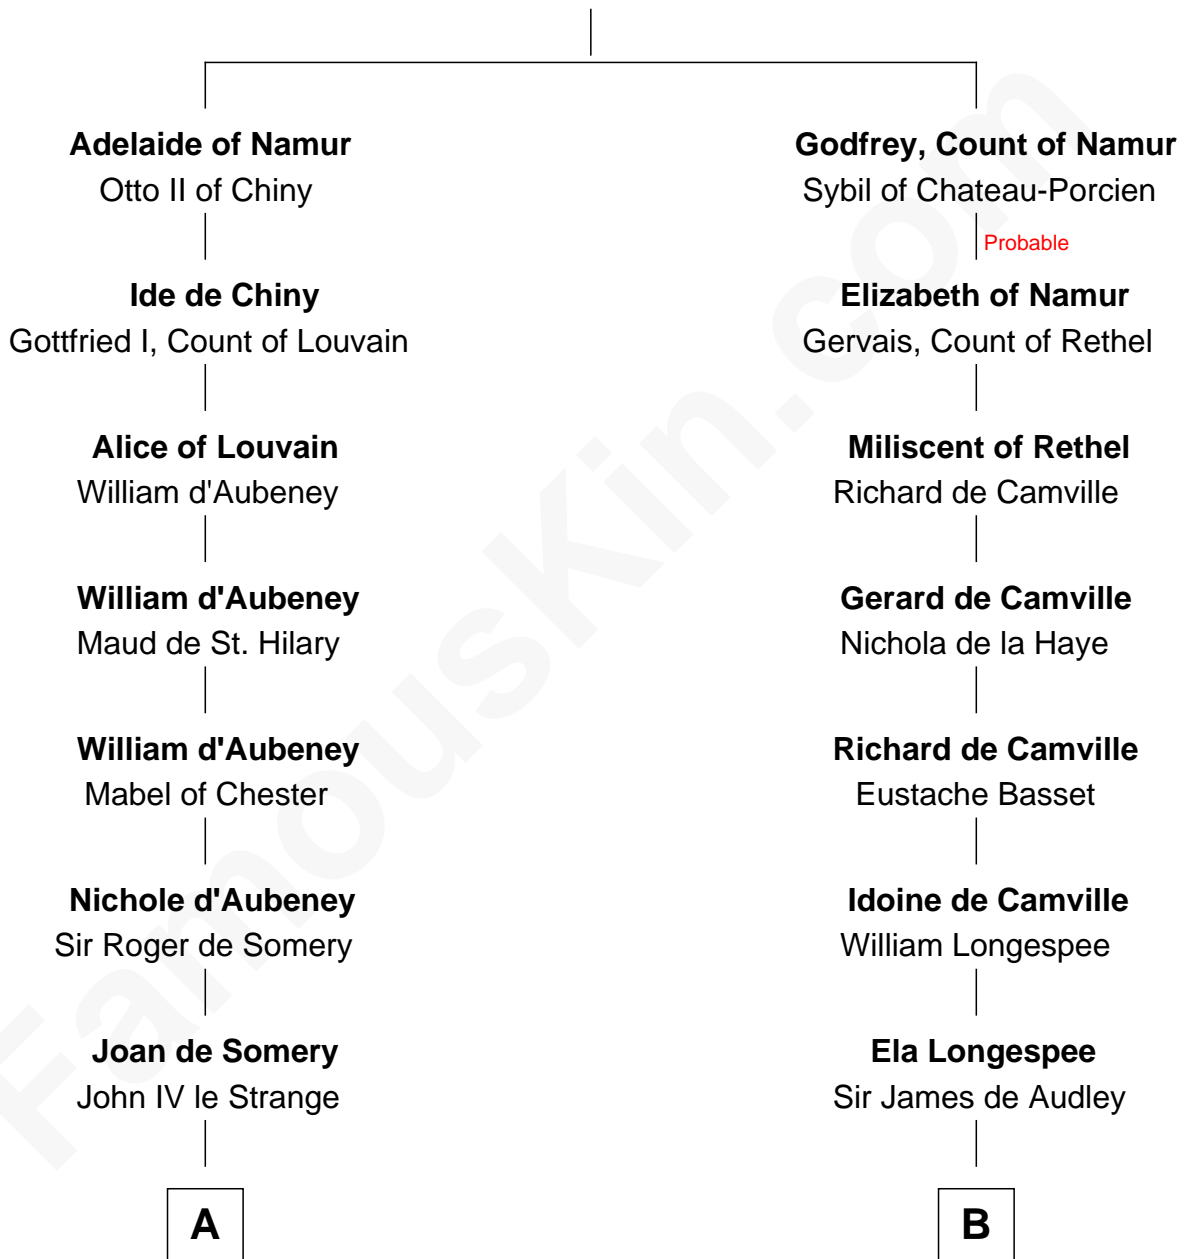

# FamousKin.com Relationship Chart of

**Anne Boleyn**

*2nd Wife of King Henry VIII*

15th cousin 4 times removed of

**Edmund Waller**

*English Poet and Politician*

**Albert III, Count of Namur**

Ida of Saxony

**C**

Griffith Hampden

Anne Cave

Anne Hampden

Robert Waller

Edmund Waller

*English Poet and Politician*

FamousKin.com