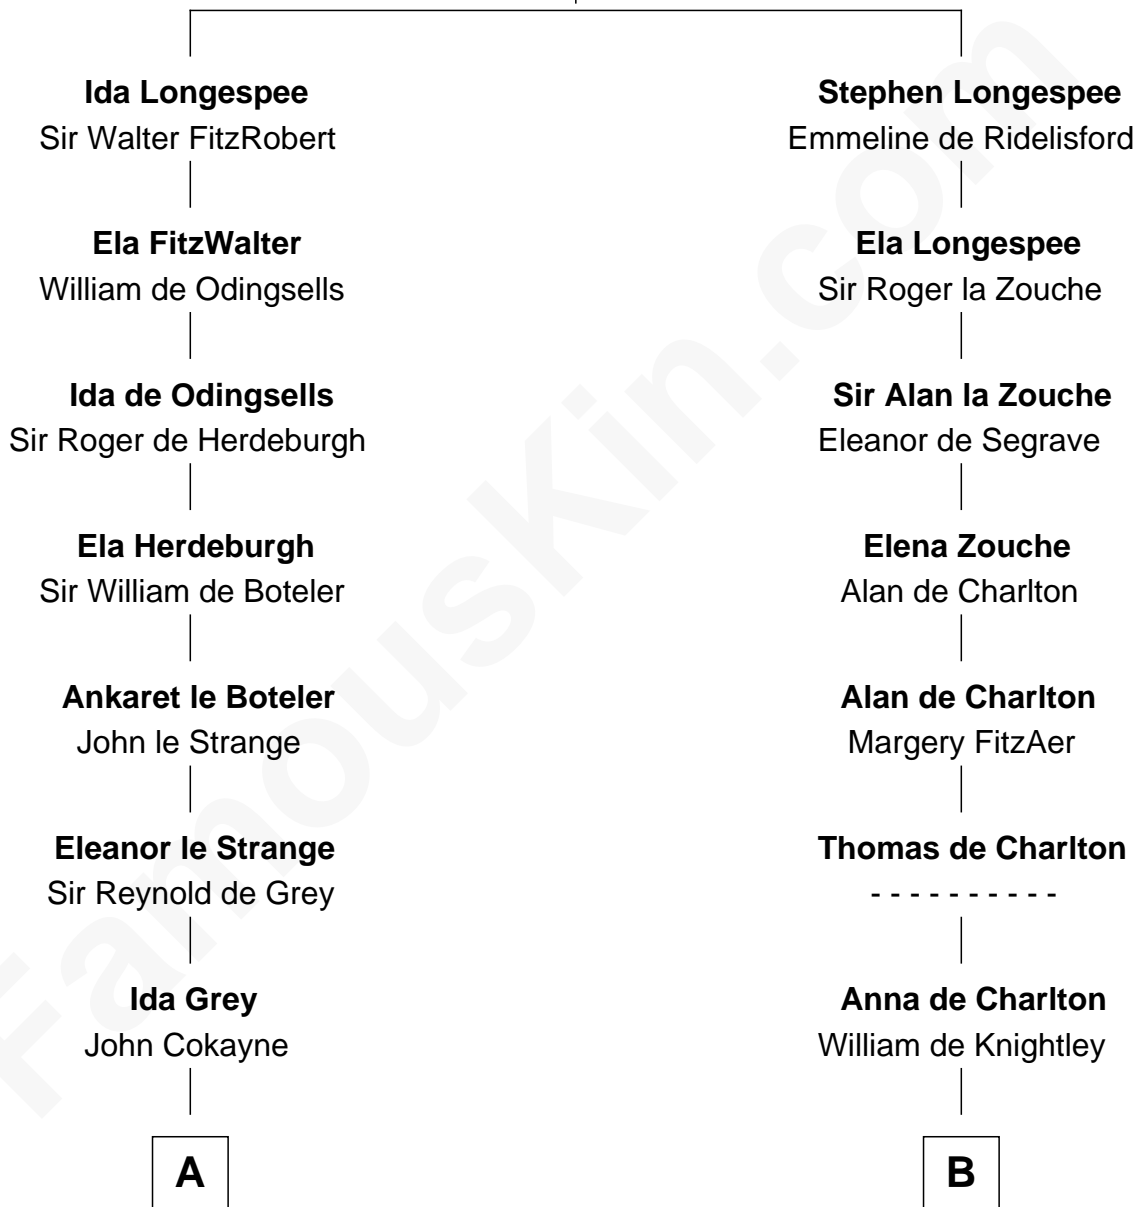

# FamousKin.com Relationship Chart of

**Anne Boleyn**

*2nd Wife of King Henry VIII*

11th cousin 9 times removed of

**Ralph Waldo Emerson**

*American Poet*

**Sir William Longespee**

Ela of Salisbury

**C**

Rev. Joseph Emerson

Mary Moody

Rev. William Emerson

Phebe Bliss

Rev. William Emerson

Ruth Haskins

Ralph Waldo Emerson

*American Poet*

FamousKin.com