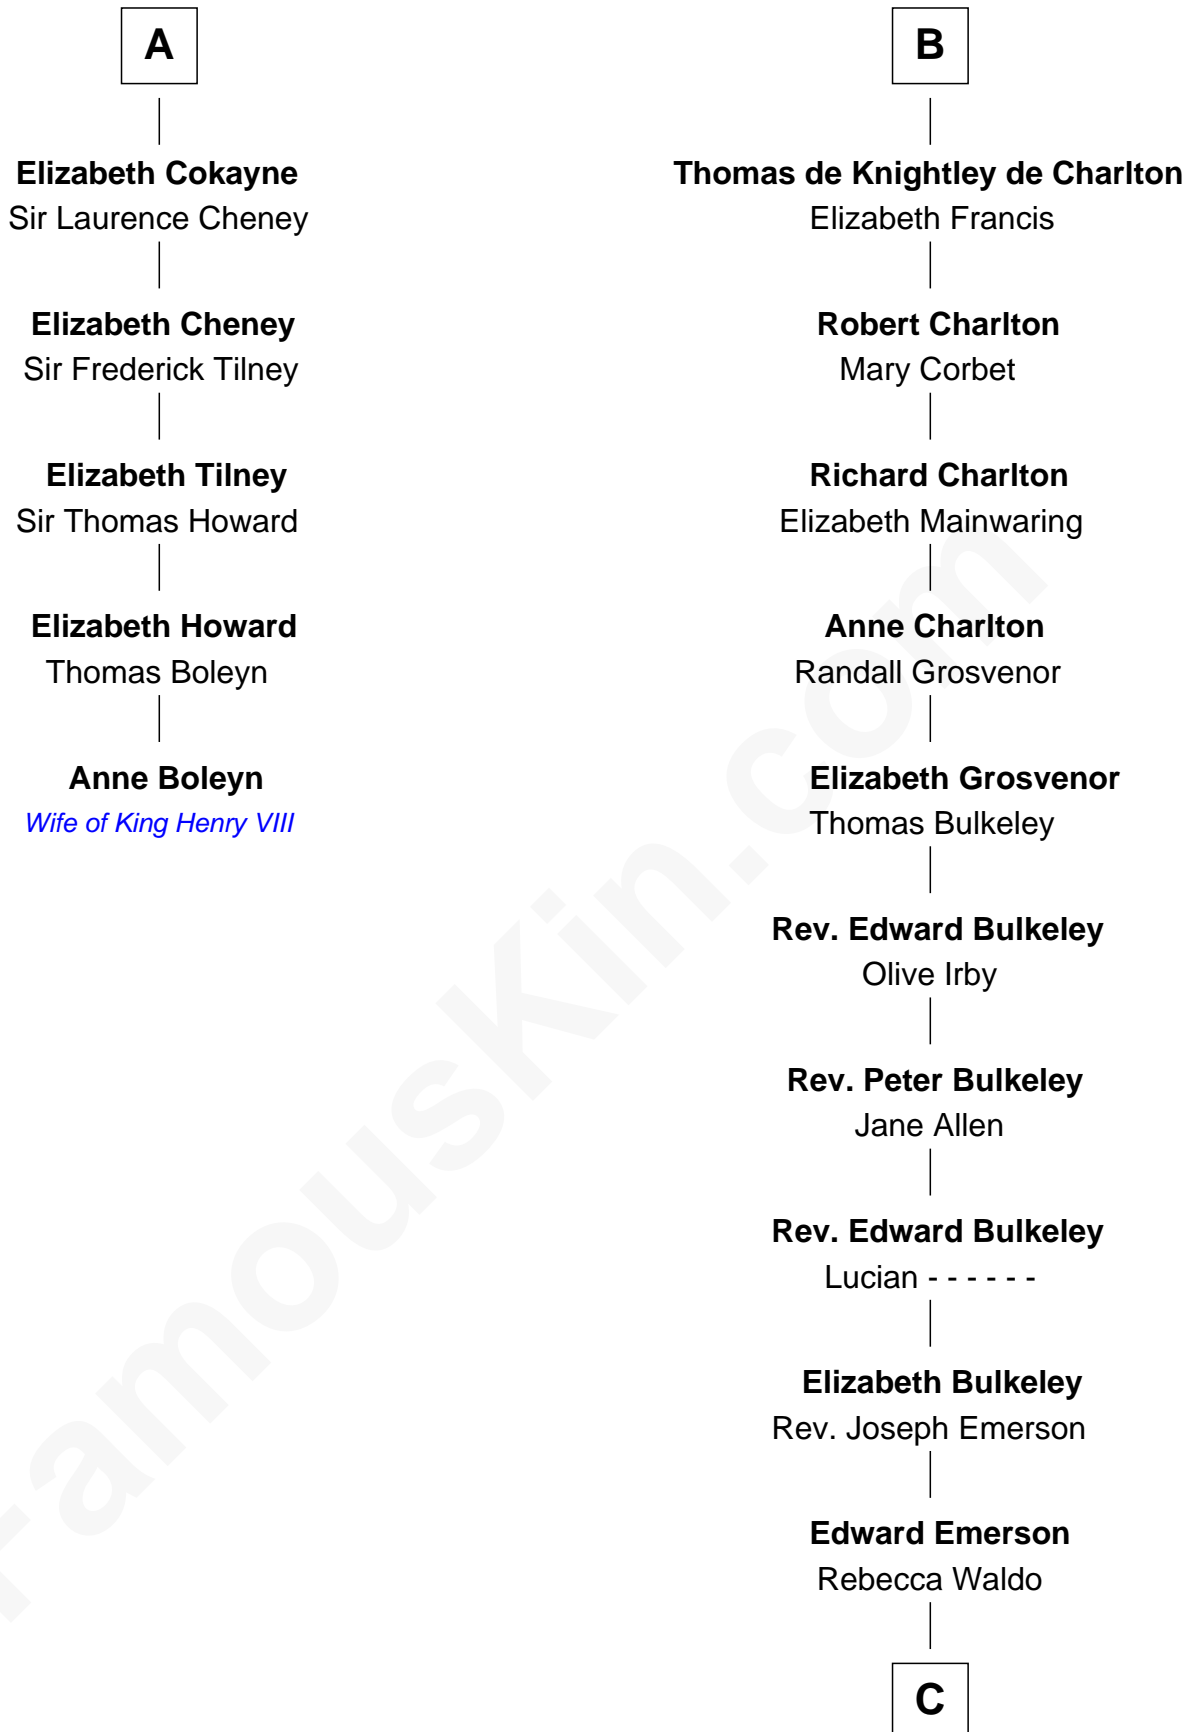

# FamousKin.com Relationship Chart of

**Anne Boleyn**

*2nd Wife of King Henry VIII*

11th cousin 9 times removed of

**Ralph Waldo Emerson**

*American Poet*

**Sir William Longespee**

Ela of Salisbury