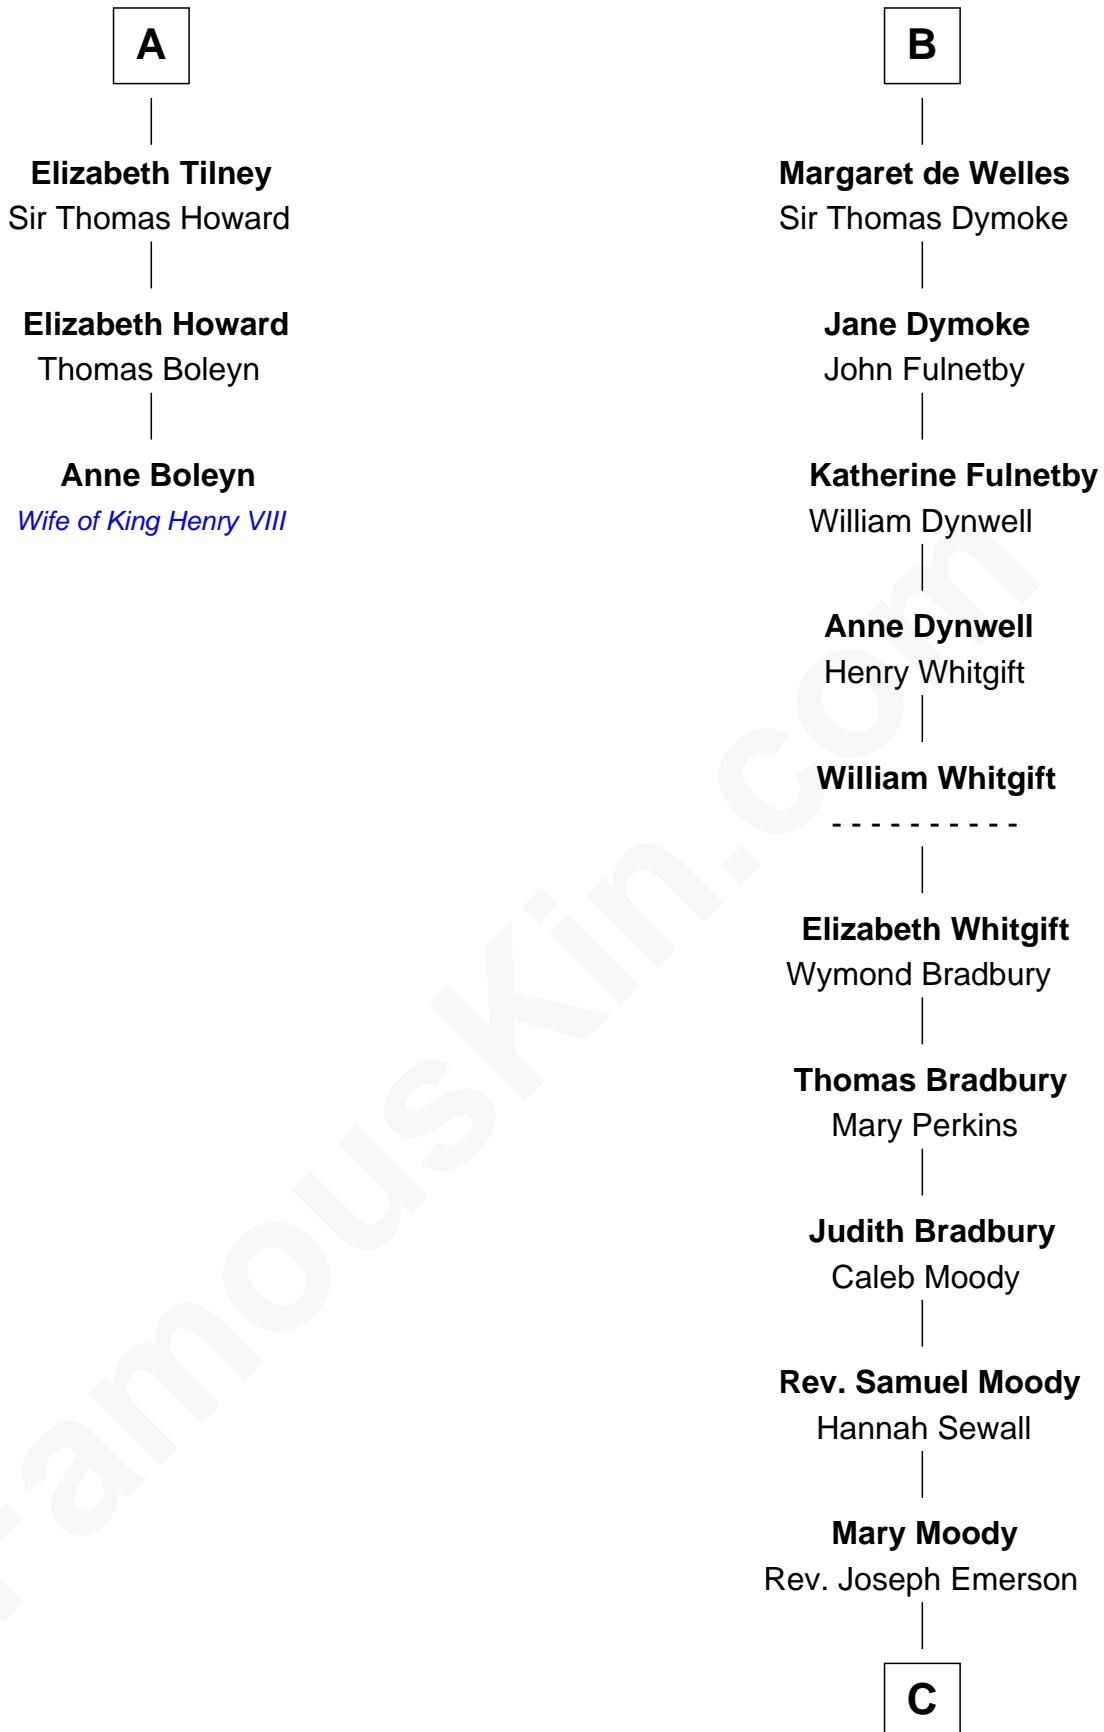

FamousKin.com Relationship Chart of

Anne Boleyn

2nd Wife of King Henry VIII

9th cousin 10 times removed of

Ralph Waldo Emerson

American Poet

Sir William de Cantilupe

Eve de Braiose