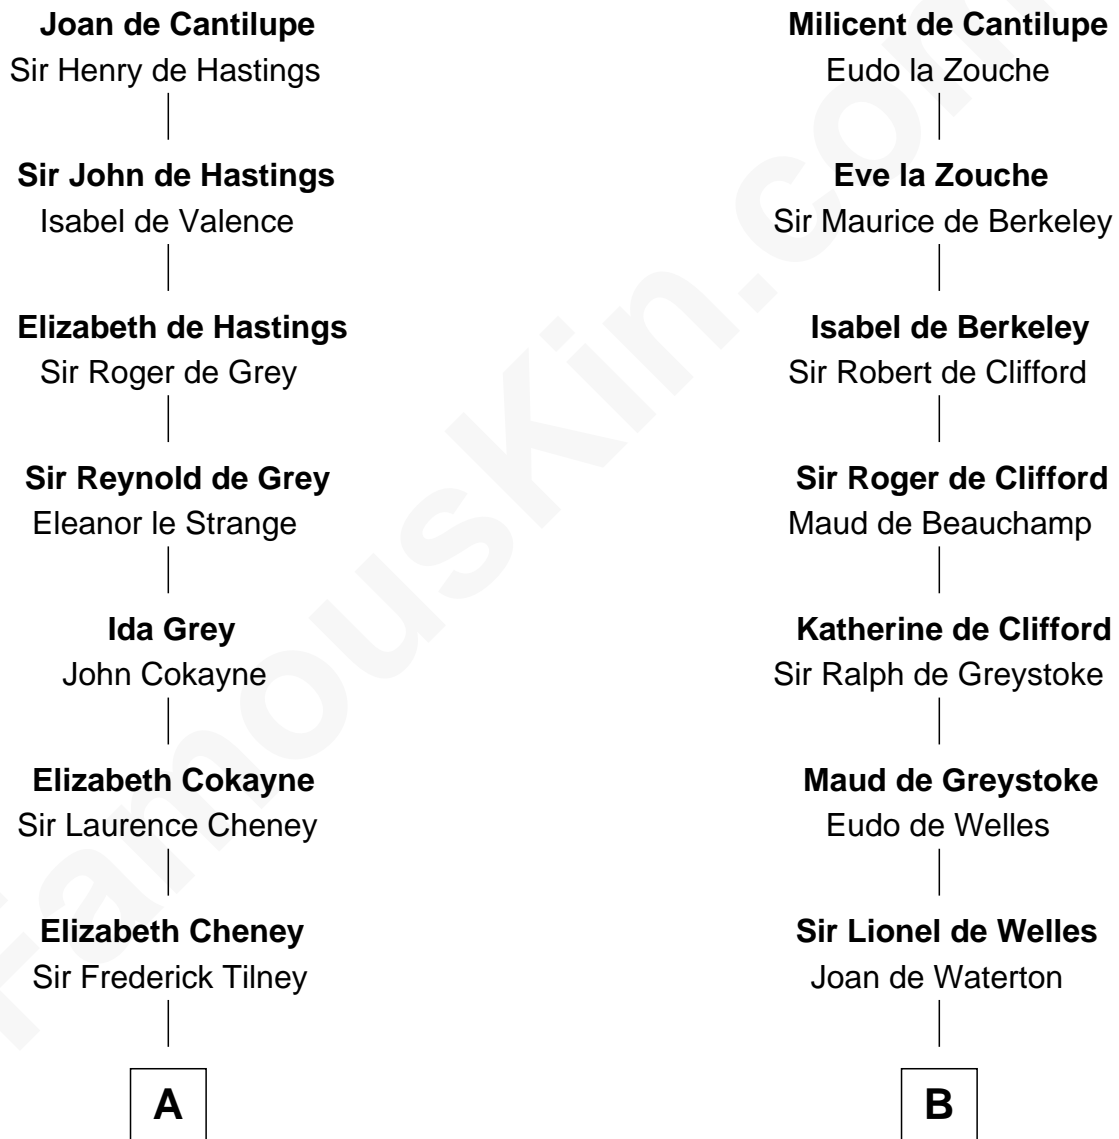

FamousKin.com Relationship Chart of

Anne Boleyn

2nd Wife of King Henry VIII

9th cousin 10 times removed of

Ralph Waldo Emerson

American Poet

Sir William de Cantilupe

Eve de Braiose