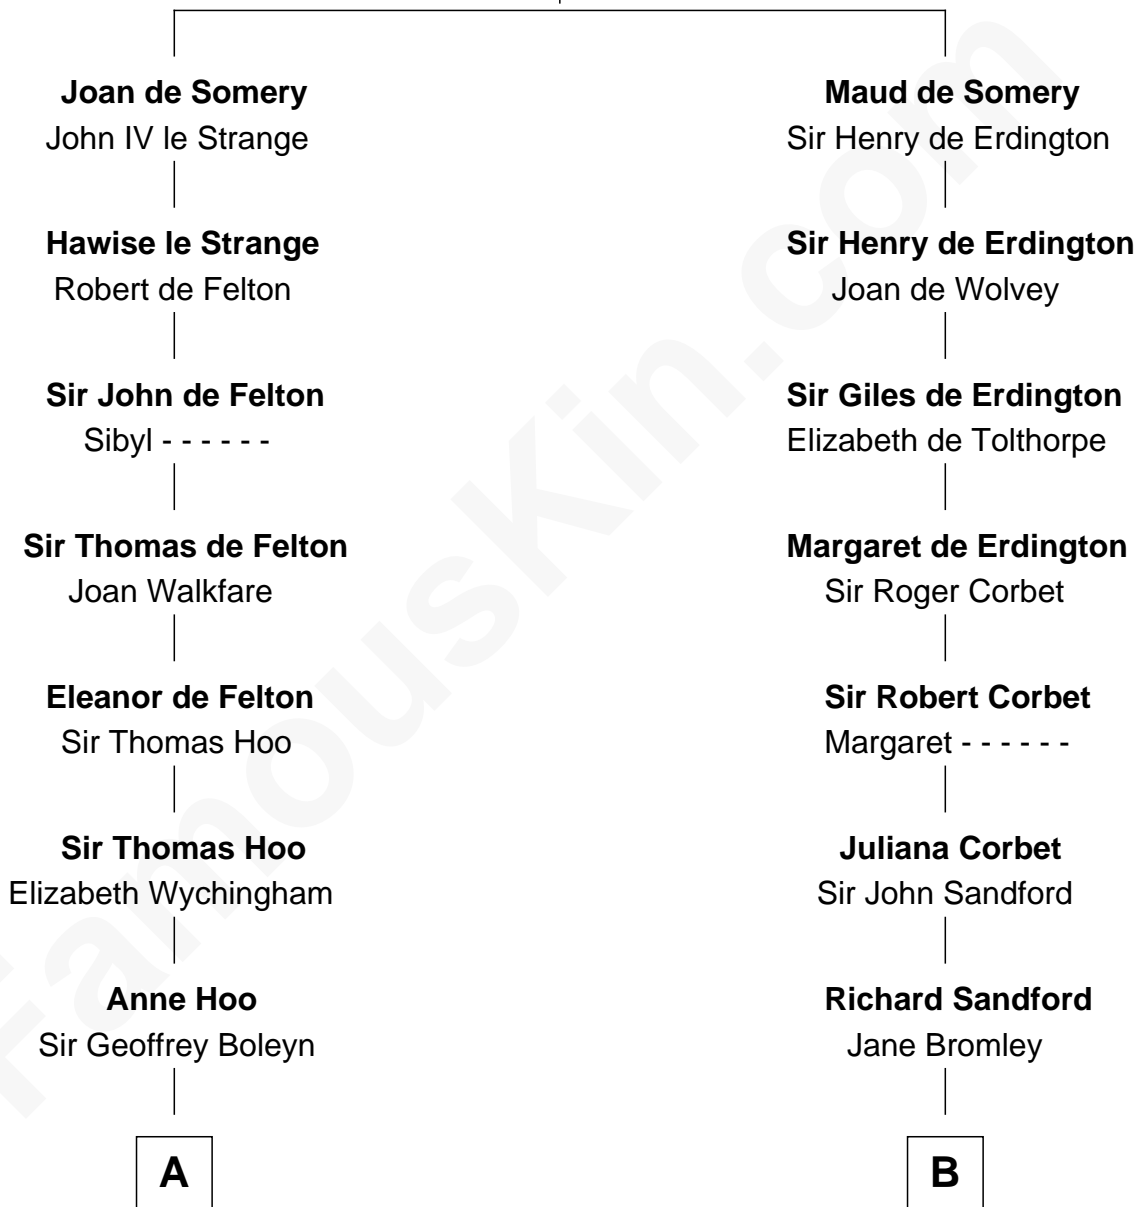

FamousKin.com Relationship Chart of

Anne Boleyn

2nd Wife of King Henry VIII

9th cousin 11 times removed of

Admiral Richard Byrd

Polar Explorer

Sir Roger de Somery

Nichole d'Aubenev

C

Anne Harrison

Richard Evelyn Byrd

Col. William Byrd

Jane Meriwether Rivers

Richard Evelyn Byrd

Eleanor Bolling Flood

Admiral Richard Byrd

Polar Explorer

FamousKin.com