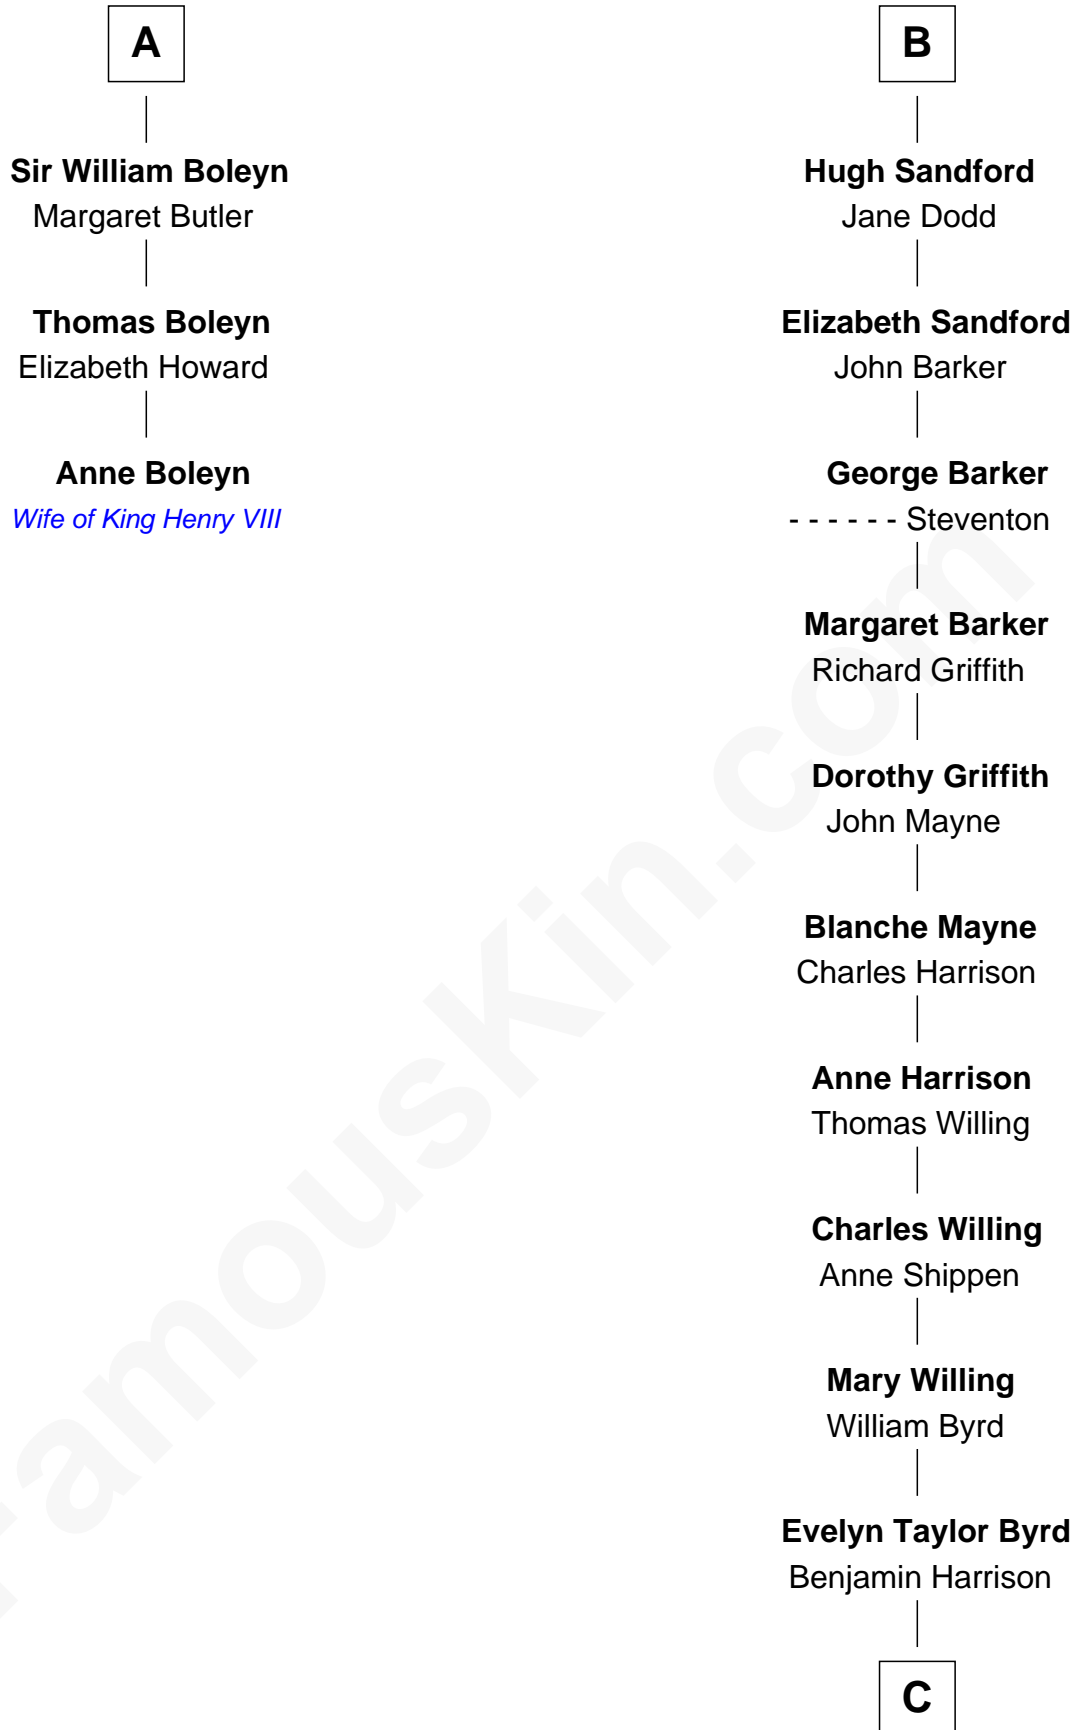

FamousKin.com Relationship Chart of

Anne Boleyn

2nd Wife of King Henry VIII

9th cousin 11 times removed of

Admiral Richard Byrd

Polar Explorer

Sir Roger de Somery

Nichole d'Aubenev

C

Anne Harrison

Richard Evelyn Byrd

Col. William Byrd

Jane Meriwether Rivers

Richard Evelyn Byrd

Eleanor Bolling Flood

Admiral Richard Byrd

Polar Explorer

FamousKin.com