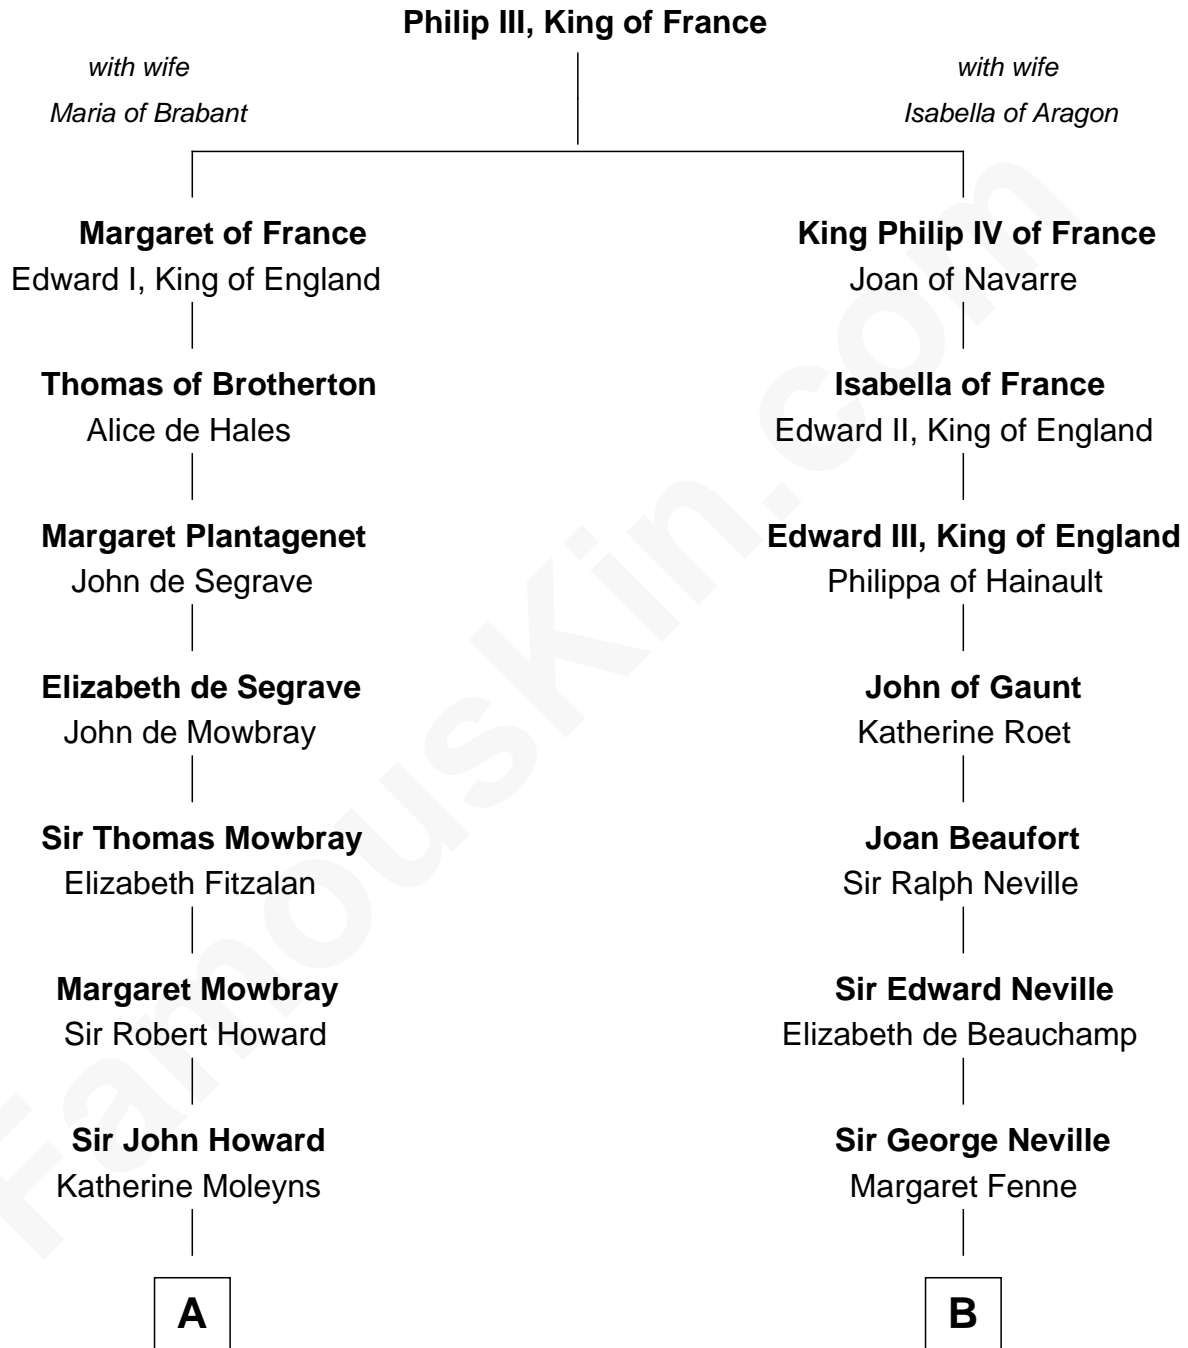

# FamousKin.com Relationship Chart of

**Anne Boleyn**

*2nd Wife of King Henry VIII*

9th cousin 11 times removed of

**Admiral Richard Byrd**

*Polar Explorer*

**C**

**Richard Evelyn Byrd**

Anne Harrison

**Col. William Byrd**

Jane Meriwether Rivers

**Richard Evelyn Byrd**

Eleanor Bolling Flood

**Admiral Richard Byrd**

*Polar Explorer*

FamousKin.com