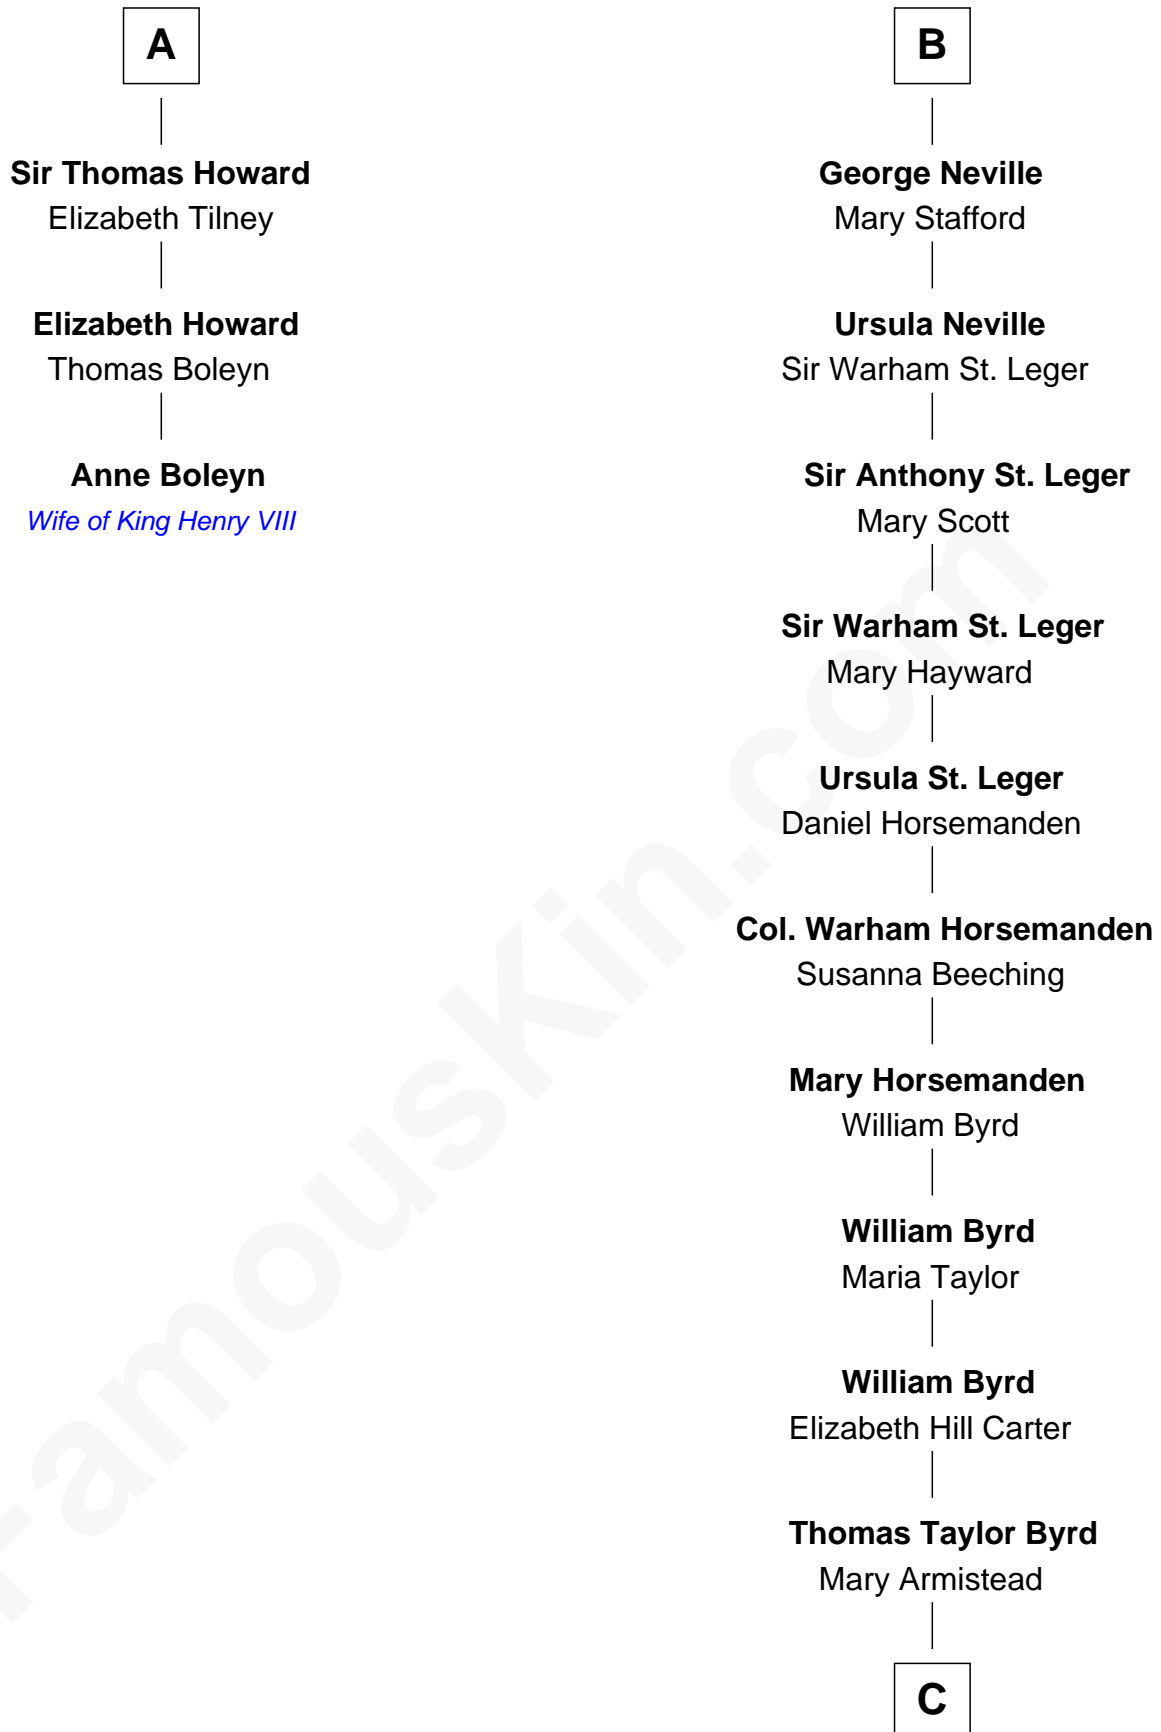

# FamousKin.com Relationship Chart of

**Anne Boleyn**

*2nd Wife of King Henry VIII*

9th cousin 11 times removed of

**Admiral Richard Byrd**

*Polar Explorer*

**C**

**Richard Evelyn Byrd**

Anne Harrison

**Col. William Byrd**

Jane Meriwether Rivers

**Richard Evelyn Byrd**

Eleanor Bolling Flood

**Admiral Richard Byrd**

*Polar Explorer*

FamousKin.com