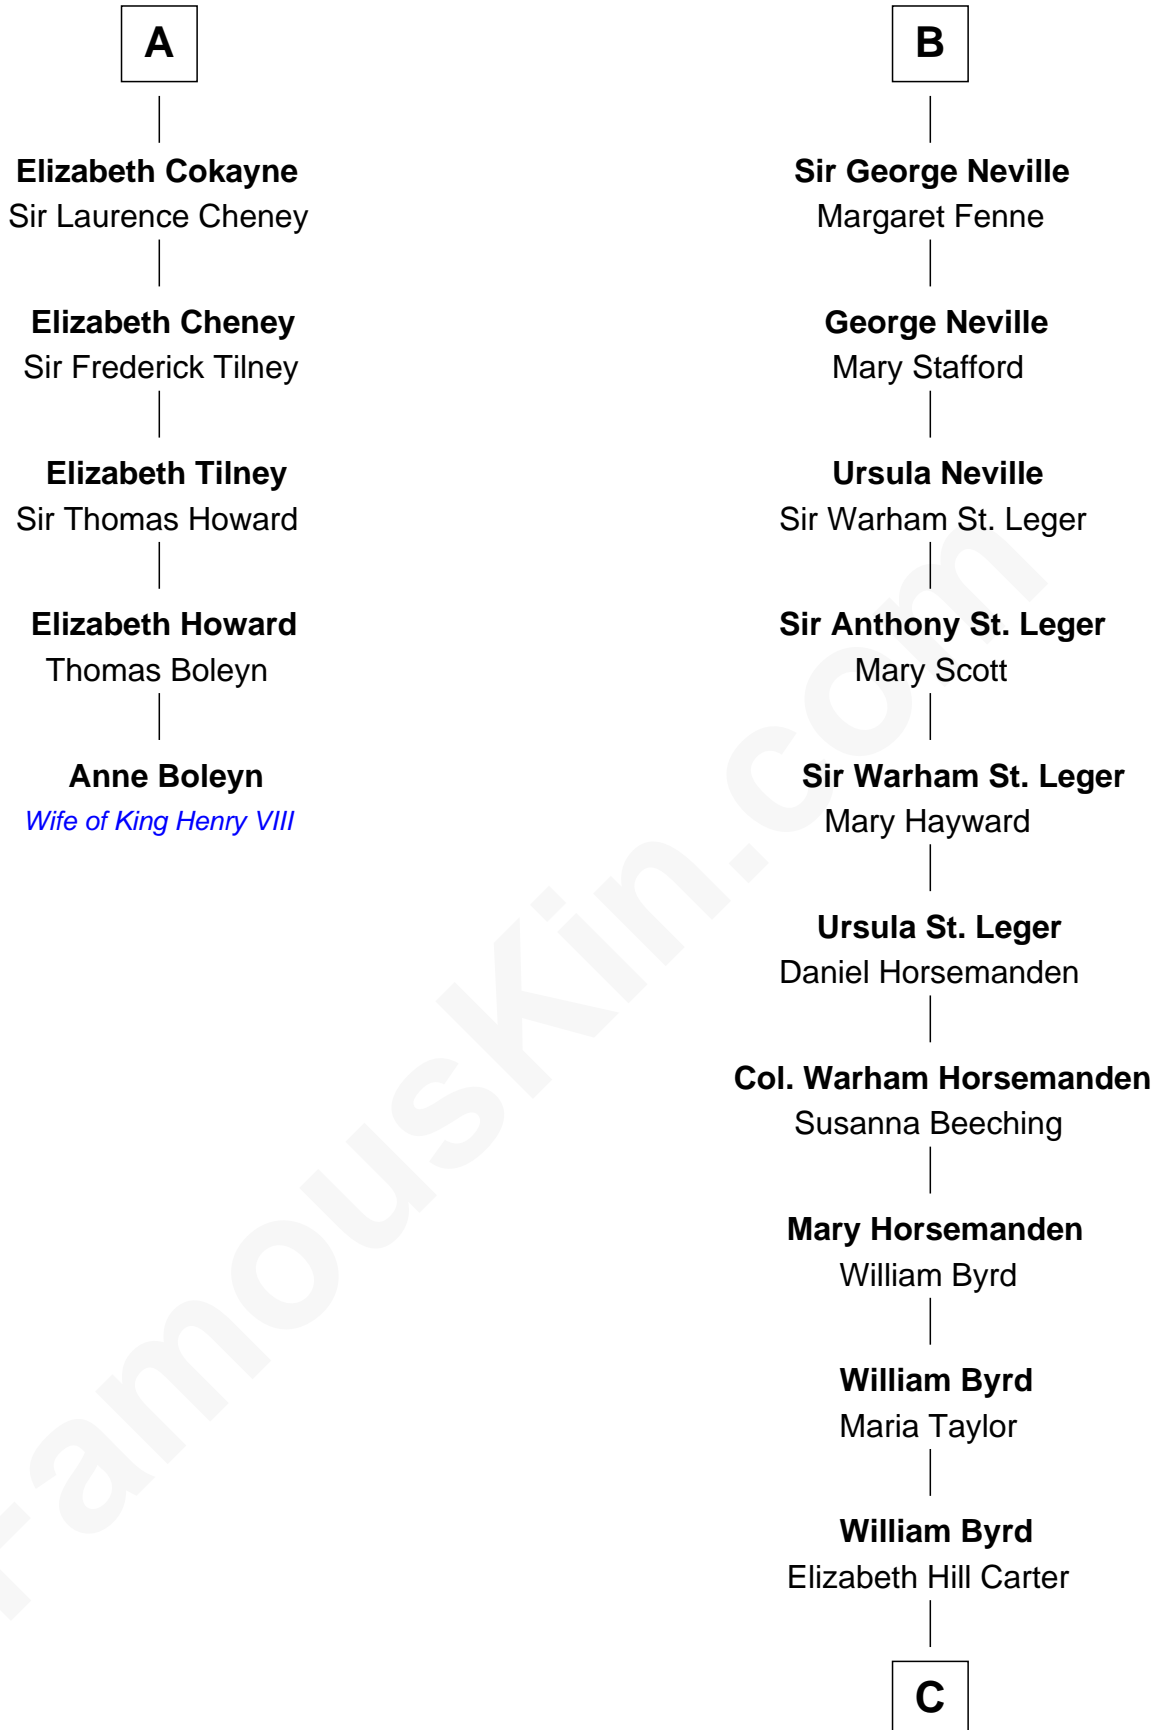

FamousKin.com Relationship Chart of

Anne Boleyn

2nd Wife of King Henry VIII

11th cousin 10 times removed of

Admiral Richard Byrd

Polar Explorer

Sir William Longespee

Ela of Salisbury

C

Thomas Taylor Byrd

Mary Armistead

Richard Evelyn Byrd

Anne Harrison

Col. William Byrd

Jane Meriwether Rivers

Richard Evelyn Byrd

Eleanor Bolling Flood

Admiral Richard Byrd

Polar Explorer

FamousKin.com