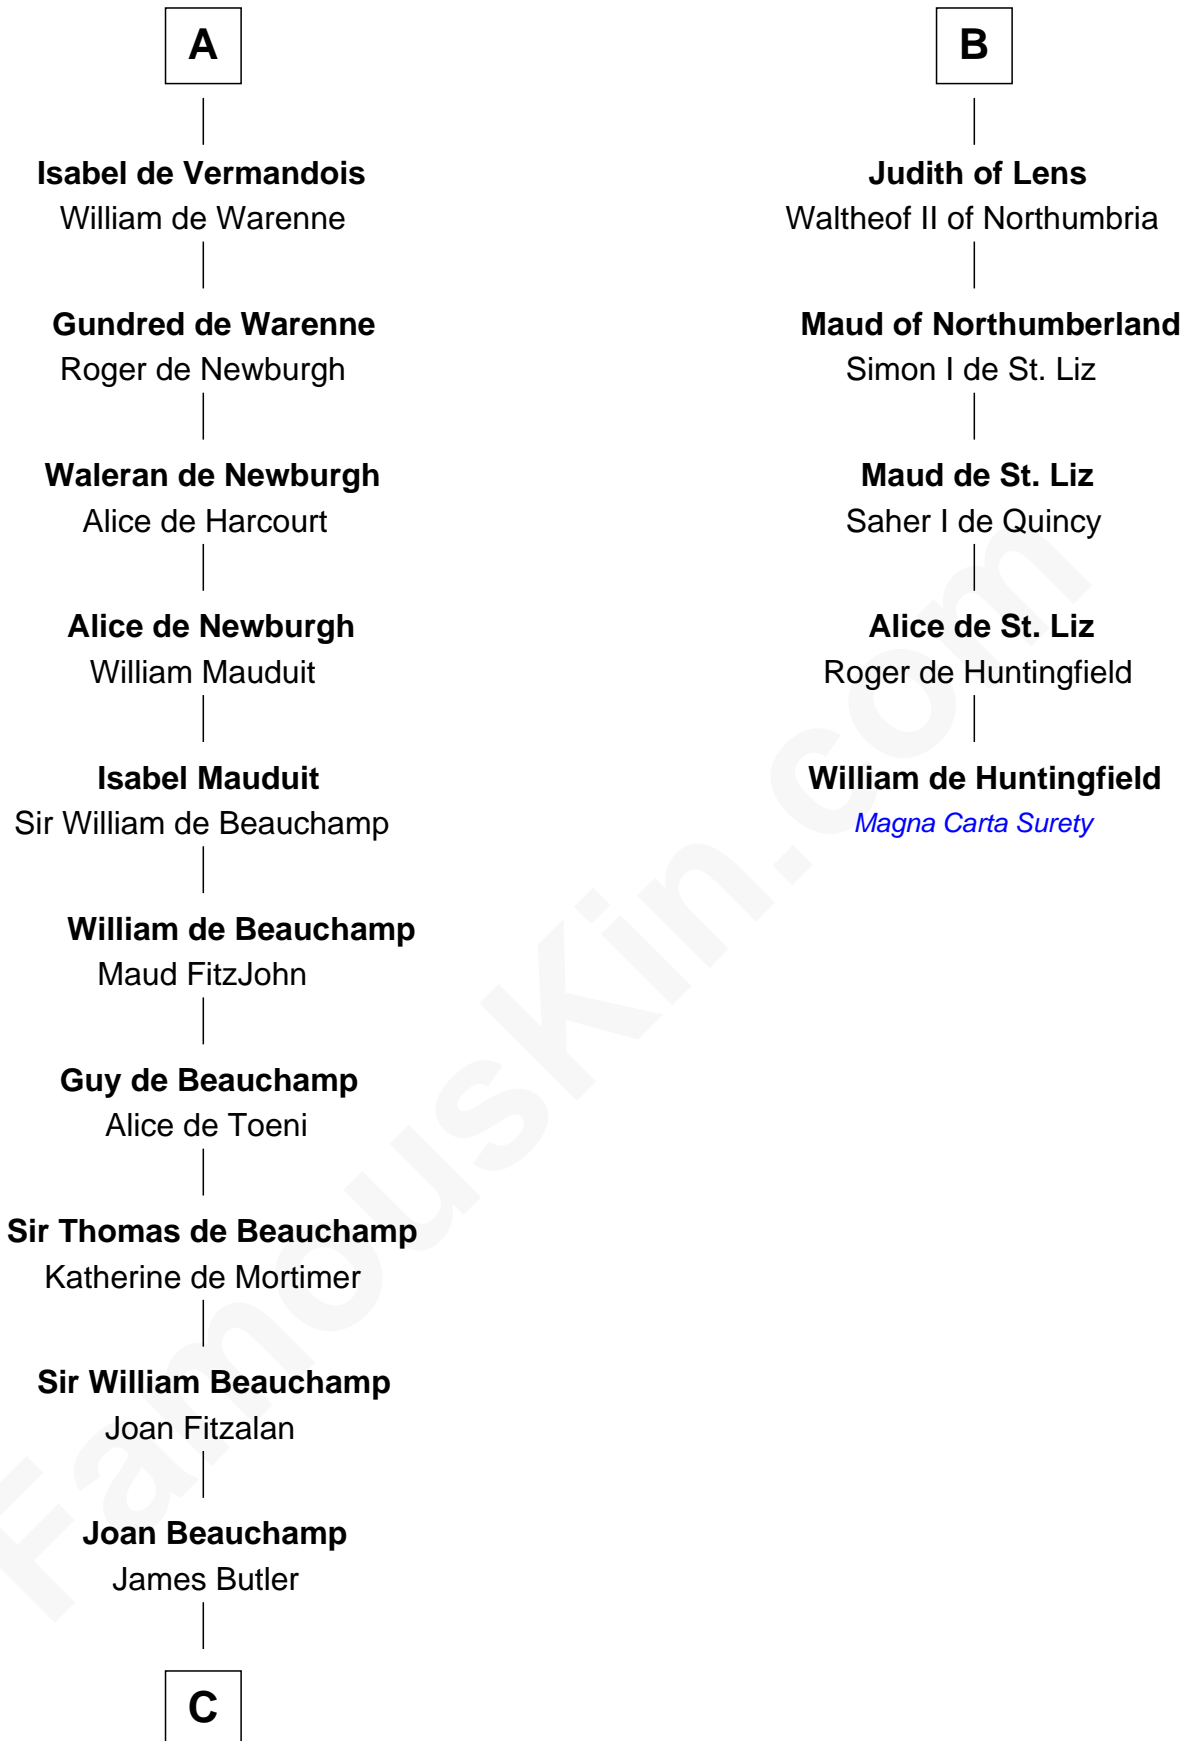

FamousKin.com Relationship Chart of

Anne Boleyn

2nd Wife of King Henry VIII

11th cousin 9 times removed of

William de Huntingfield

Magna Carta Surety

C

—
Sir Thomas Butler

Anne Hankeford

—
Margaret Butler

Sir William Boleyn

—
Thomas Boleyn

Elizabeth Howard

—
Anne Boleyn

Wife of King Henry VIII

FamousKin.com