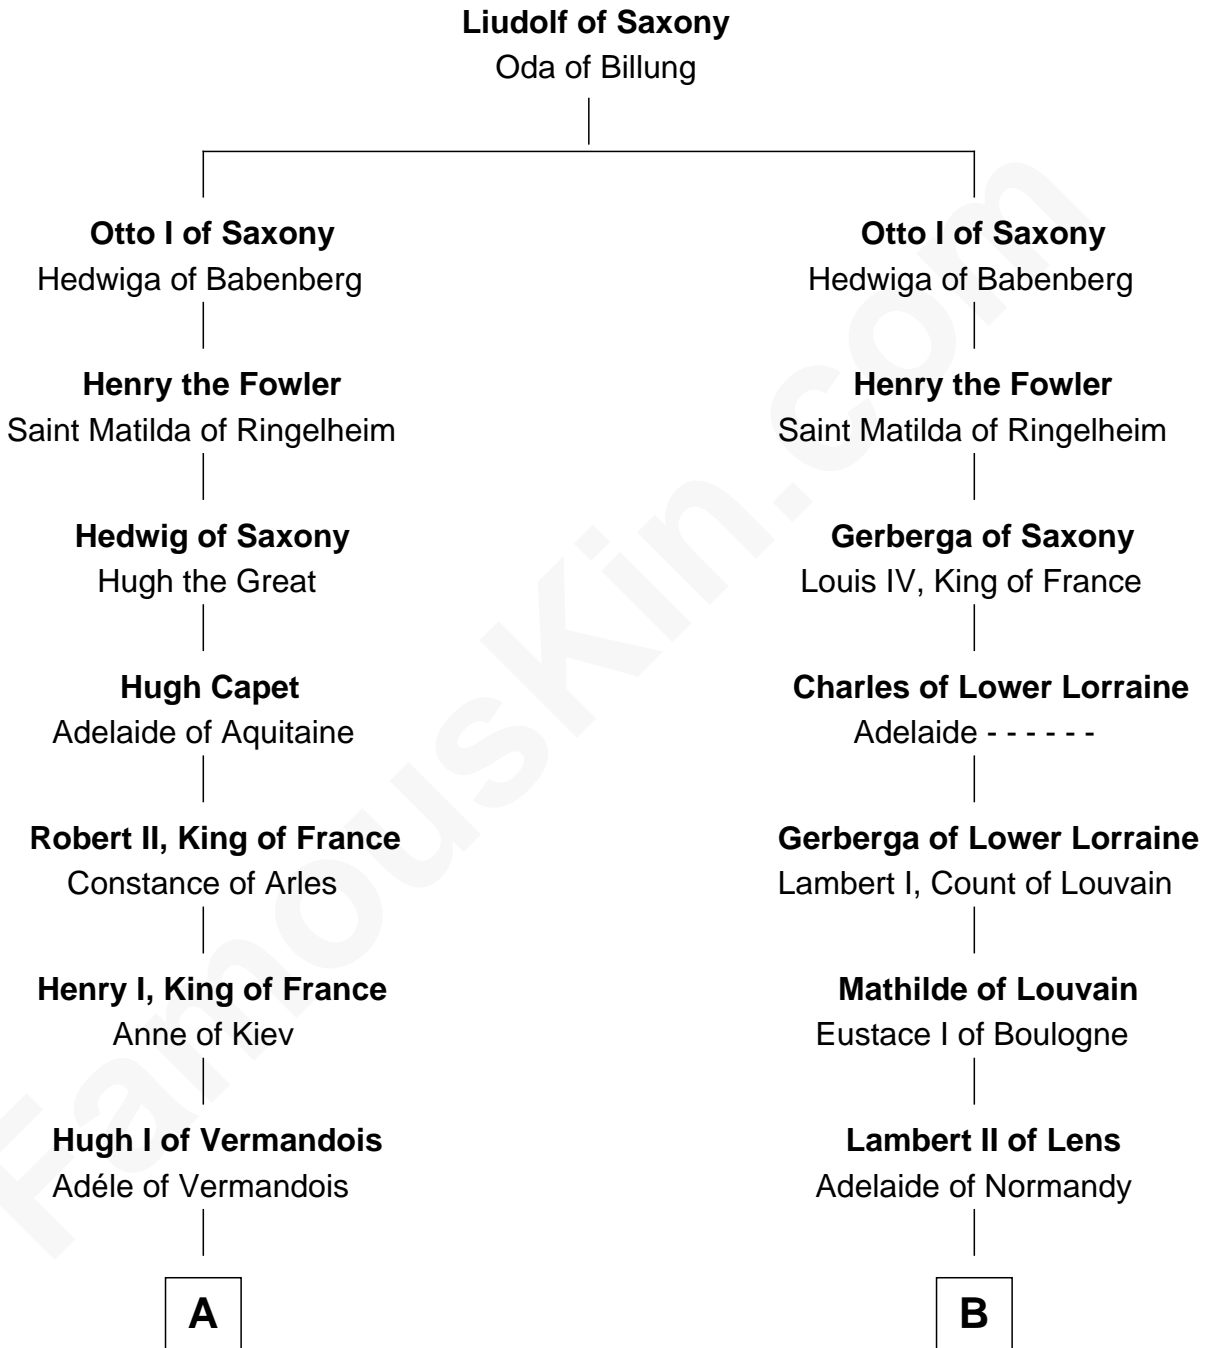

FamousKin.com Relationship Chart of

Anne Boleyn

2nd Wife of King Henry VIII

11th cousin 9 times removed of

William de Huntingfield

Magna Carta Surety

C

—
Sir Thomas Butler

Anne Hankeford

—
Margaret Butler

Sir William Boleyn

—
Thomas Boleyn

Elizabeth Howard

—
Anne Boleyn

Wife of King Henry VIII

FamousKin.com