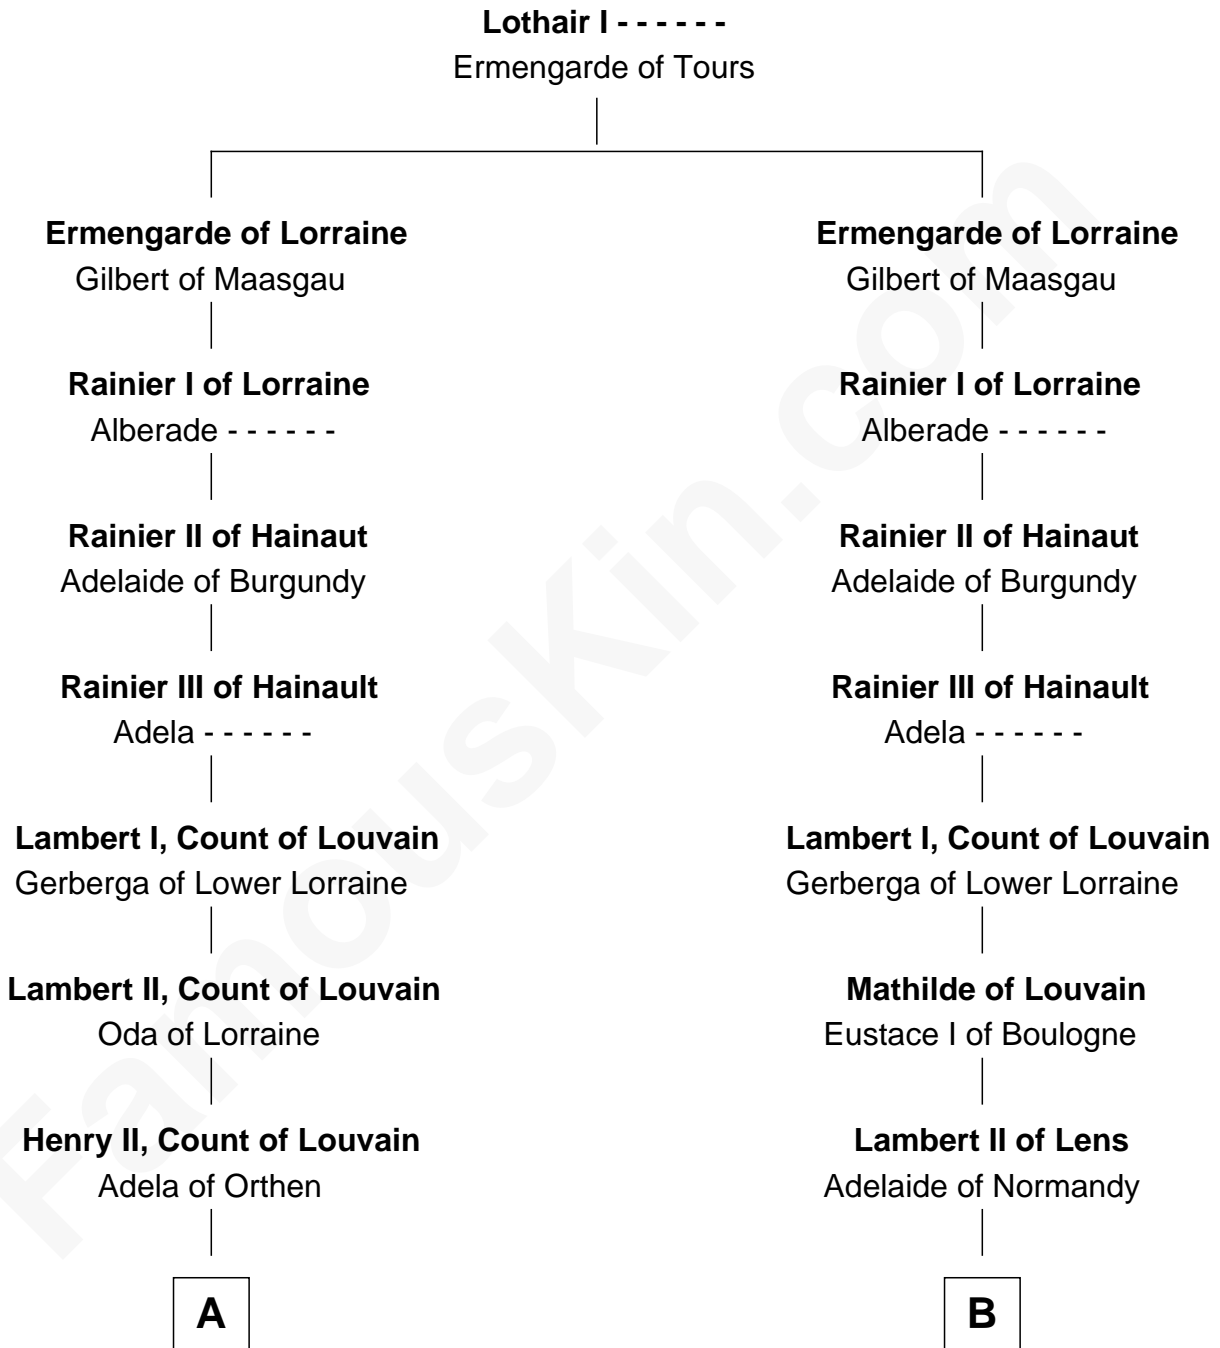

FamousKin.com Relationship Chart of

Anne Boleyn

2nd Wife of King Henry VIII

11th cousin 10 times removed of

William de Huntingfield

Magna Carta Surety

C

—
Sir Thomas Hoo
Elizabeth Wychingham

—
Anne Hoo
Sir Geoffrey Boleyn

—
Sir William Boleyn
Margaret Butler

—
Thomas Boleyn
Elizabeth Howard

—
Anne Boleyn
Wife of King Henry VIII

FamousKin.com