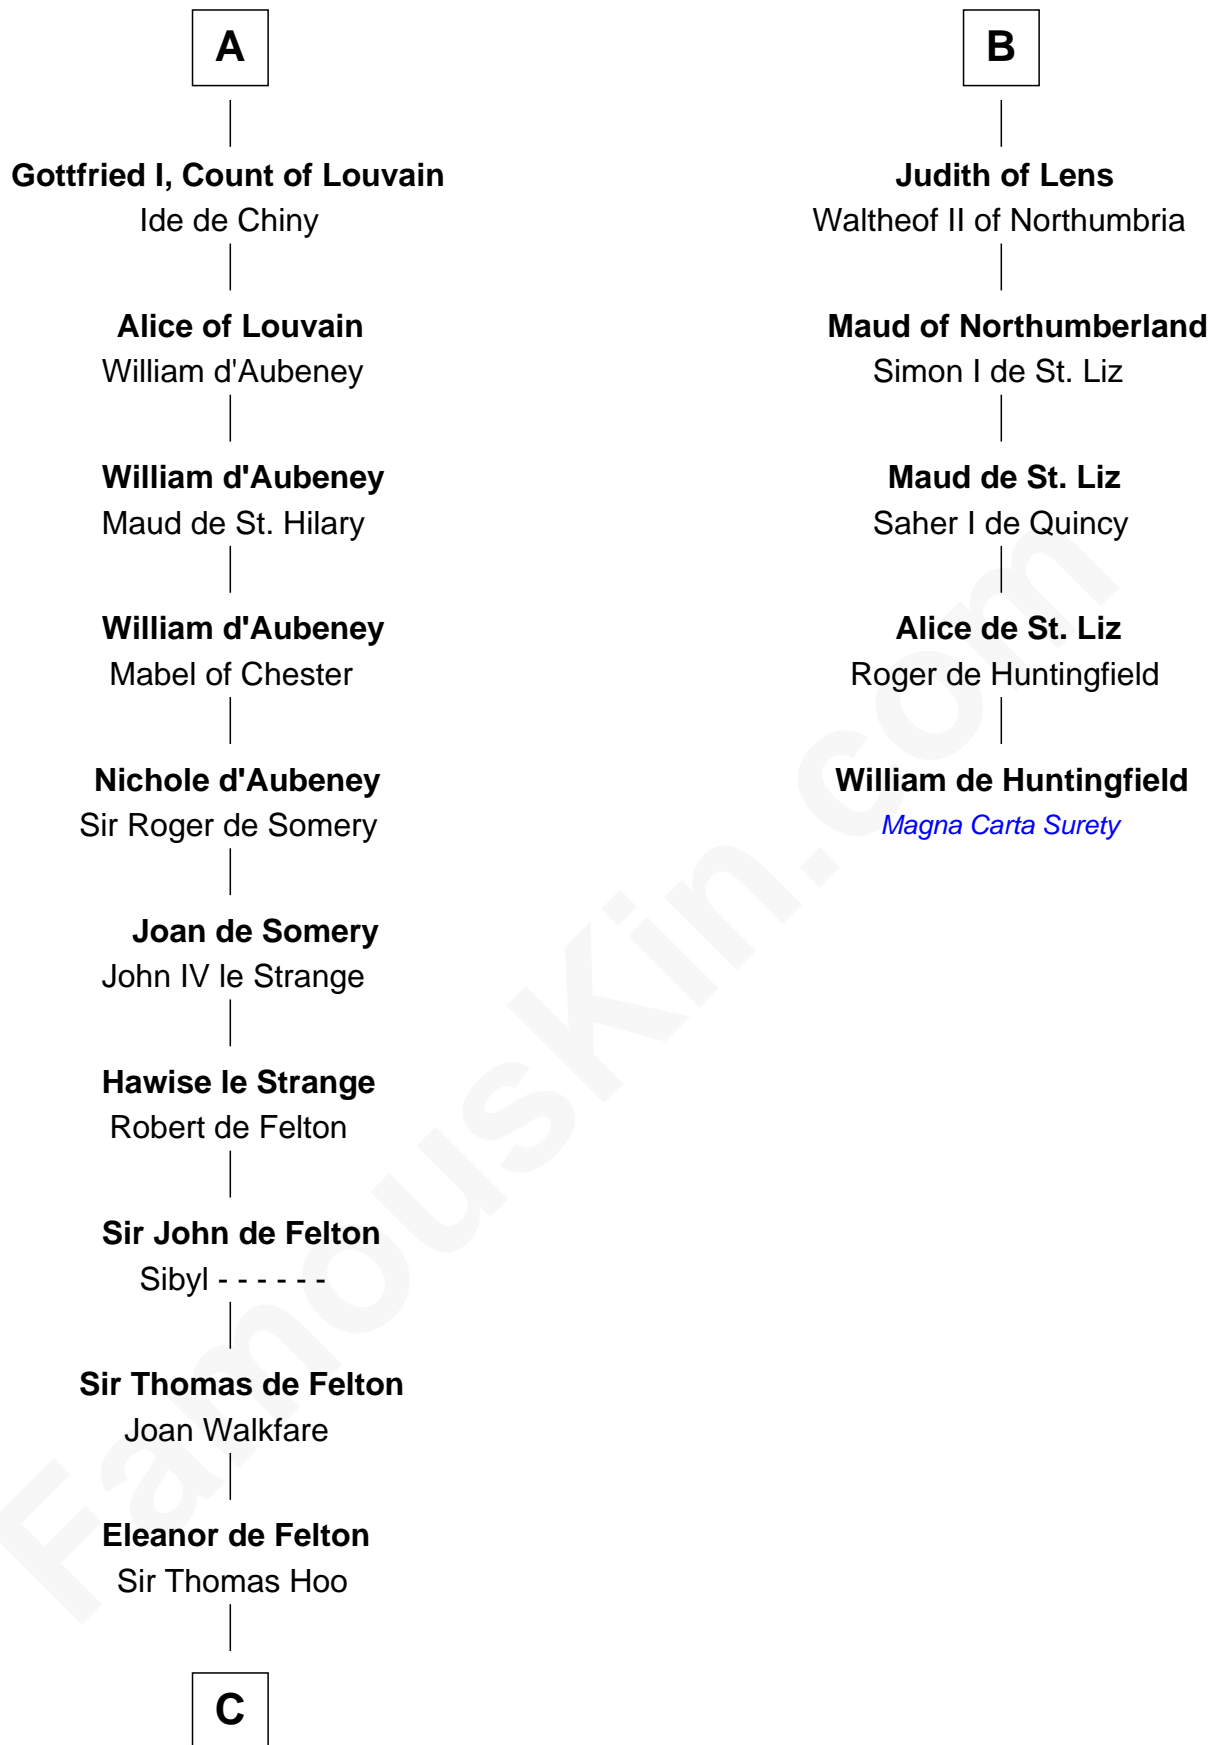

FamousKin.com Relationship Chart of

Anne Boleyn

2nd Wife of King Henry VIII

11th cousin 10 times removed of

William de Huntingfield

Magna Carta Surety

C

—
Sir Thomas Hoo
Elizabeth Wychingham

—
Anne Hoo
Sir Geoffrey Boleyn

—
Sir William Boleyn
Margaret Butler

—
Thomas Boleyn
Elizabeth Howard

—
Anne Boleyn
Wife of King Henry VIII

FamousKin.com