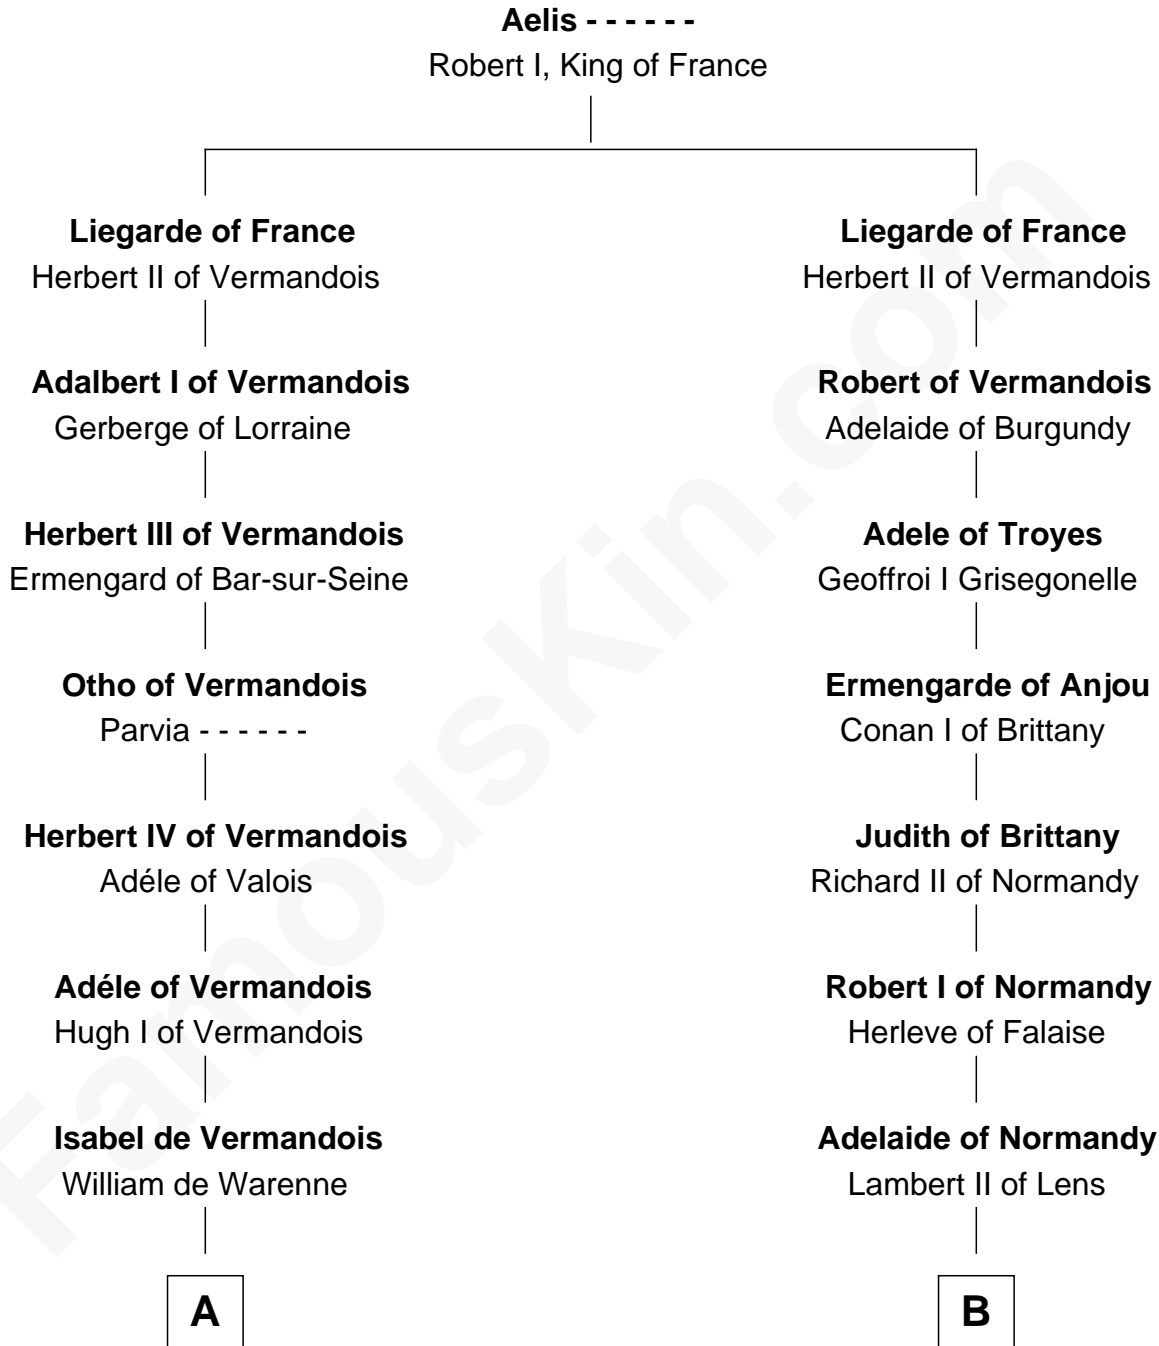

FamousKin.com Relationship Chart of

Anne Boleyn

2nd Wife of King Henry VIII

11th cousin 8 times removed of

William de Huntingfield

Magna Carta Surety

C

—
Margaret Butler
Sir William Boleyn

—
Thomas Boleyn
Elizabeth Howard

—
Anne Boleyn
Wife of King Henry VIII

FamousKin.com