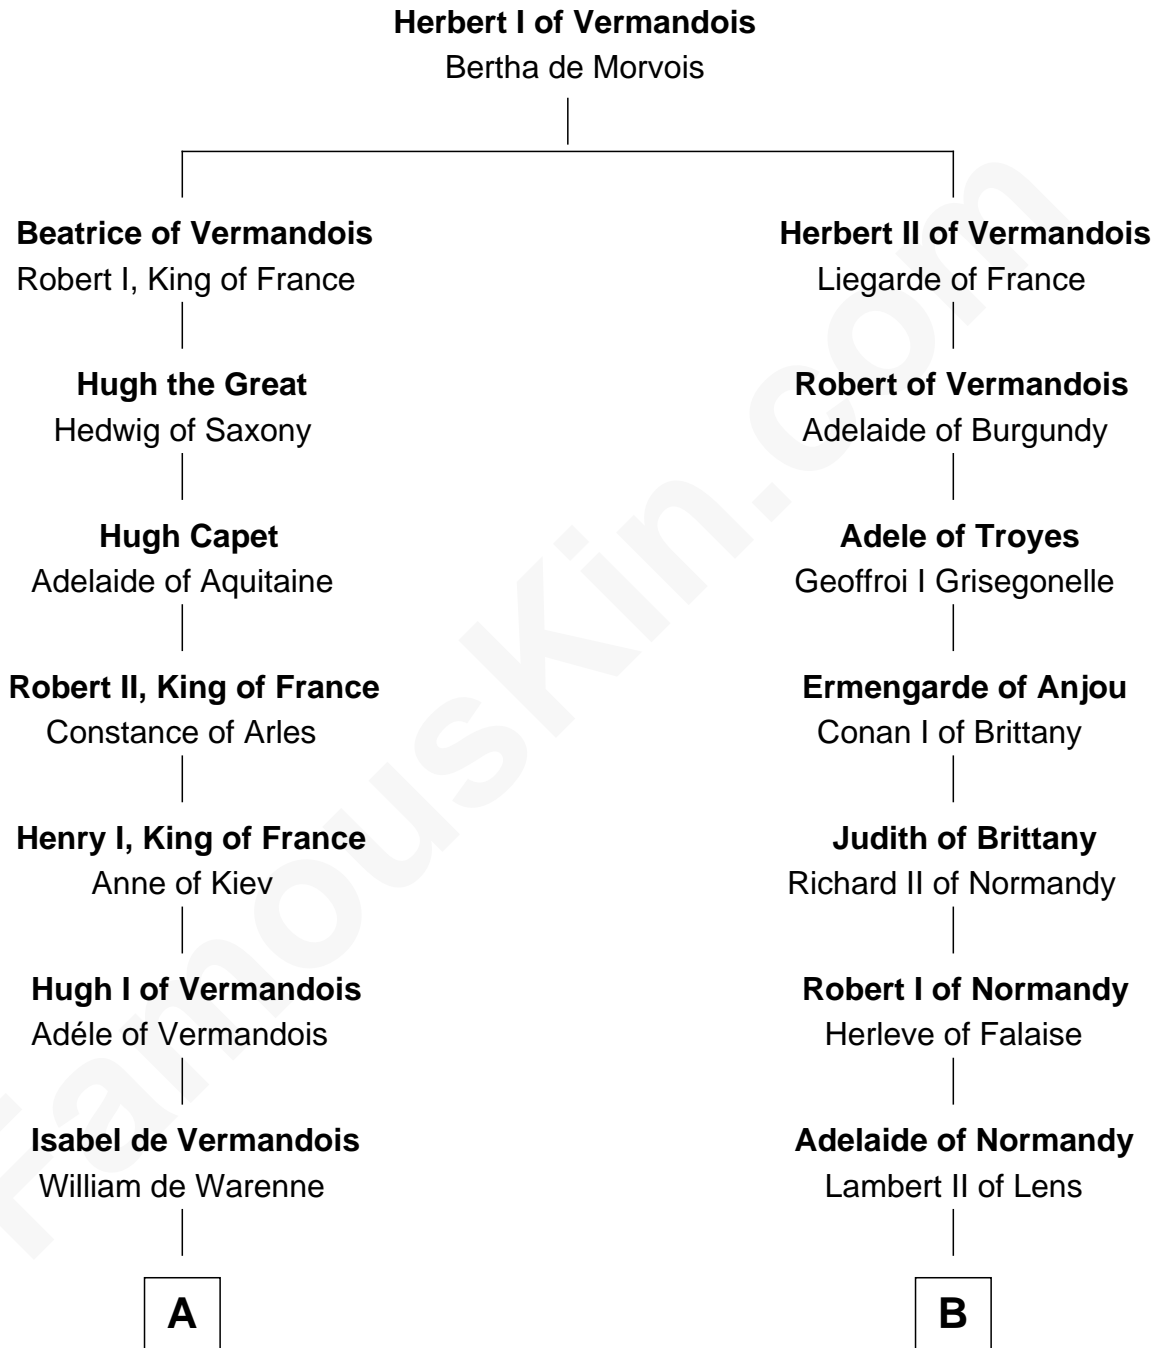

FamousKin.com Relationship Chart of

Anne Boleyn

2nd Wife of King Henry VIII

11th cousin 8 times removed of

William de Huntingfield

Magna Carta Surety

C

—
Margaret Butler
Sir William Boleyn

—
Thomas Boleyn
Elizabeth Howard

—
Anne Boleyn
Wife of King Henry VIII

FamousKin.com