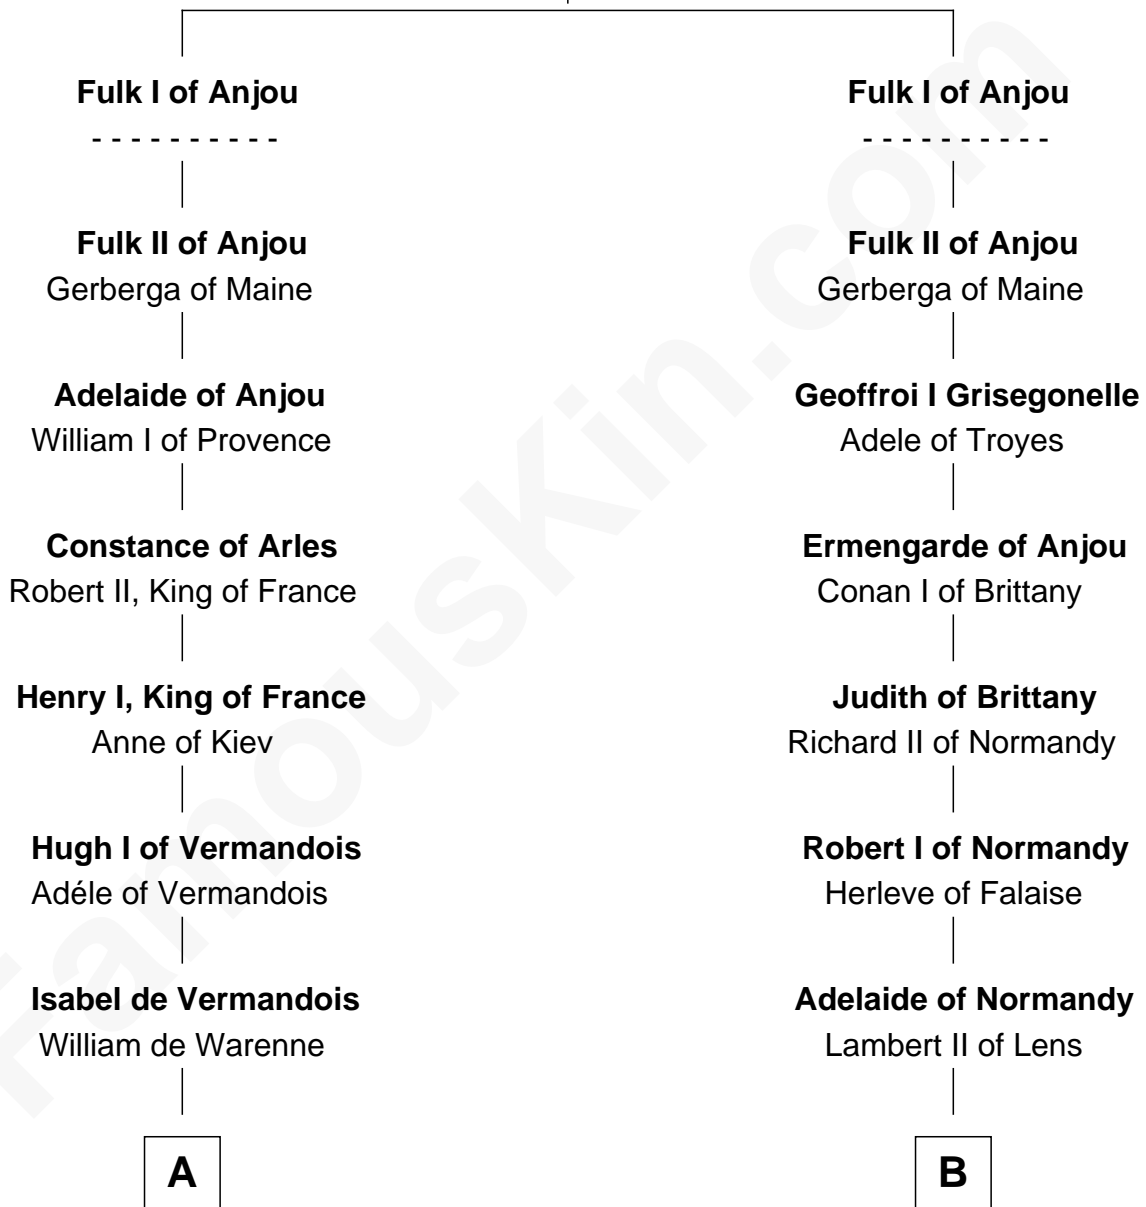

FamousKin.com Relationship Chart of

Anne Boleyn

2nd Wife of King Henry VIII

11th cousin 8 times removed of

William de Huntingfield

Magna Carta Surety

Ingelger of Angers

Resinde D'Amboise

C

—
Margaret Butler
Sir William Boleyn

—
Thomas Boleyn
Elizabeth Howard

—
Anne Boleyn
Wife of King Henry VIII

FamousKin.com