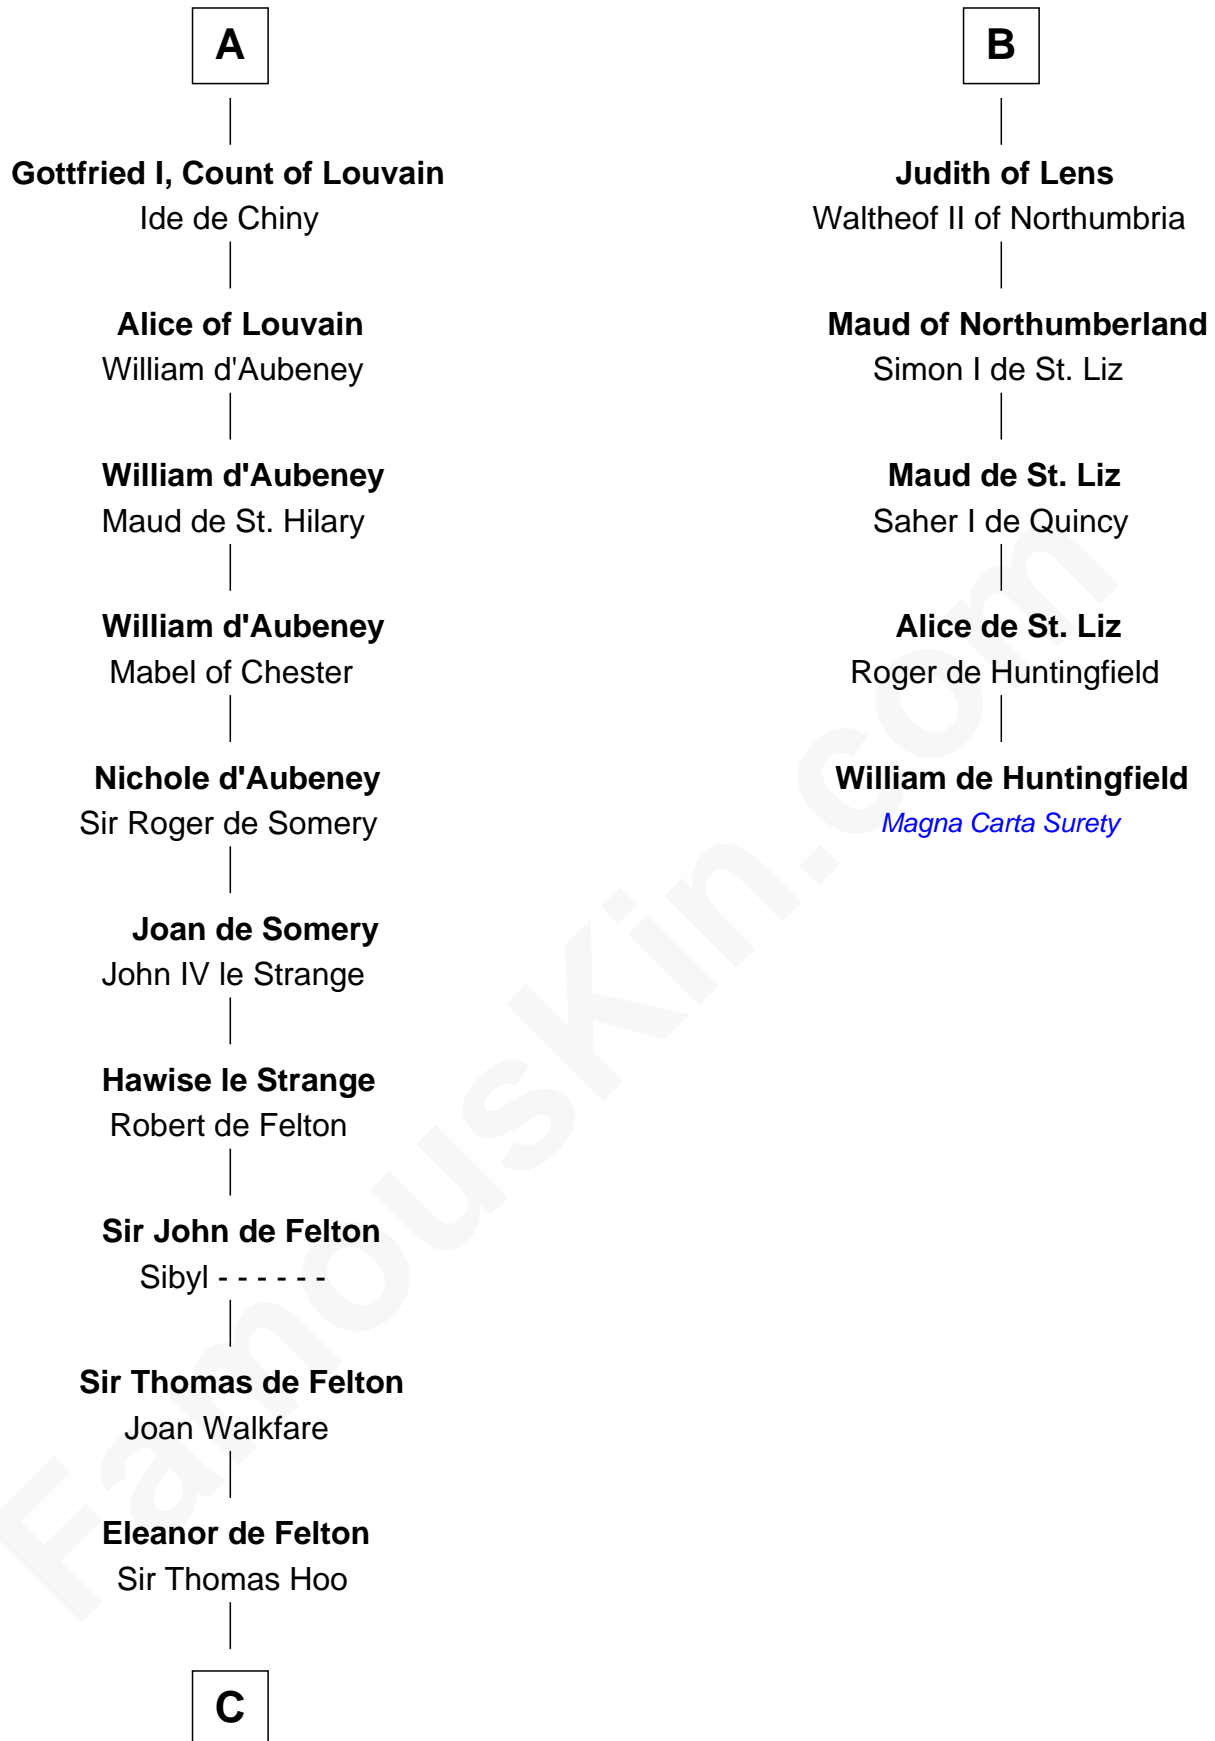

FamousKin.com Relationship Chart of

Anne Boleyn

2nd Wife of King Henry VIII

11th cousin 10 times removed of

William de Huntingfield

Magna Carta Surety

Conrad I of Burgundy

Adelaide of Tours

Conrad II of Burgundy
Ermentrude of Upper Alsace

Adelaide of Burgundy
Richard of Burgundy

Adelaide of Burgundy
Rainier II of Hainaut

Rainier III of Hainault
Adela - - - - -

Lambert I, Count of Louvain
Gerberga of Lower Lorraine

Lambert II, Count of Louvain
Oda of Lorraine

Henry II, Count of Louvain
Adela of Orthen

A

Conrad II of Burgundy
Ermentrude of Upper Alsace

Adelaide of Burgundy
Richard of Burgundy

Adelaide of Burgundy
Rainier II of Hainaut

Rainier III of Hainault
Adela - - - - -

Lambert I, Count of Louvain
Gerberga of Lower Lorraine

Mathilde of Louvain
Eustace I of Boulogne

Lambert II of Lens
Adelaide of Normandy

B

C

—
Sir Thomas Hoo
Elizabeth Wychingham