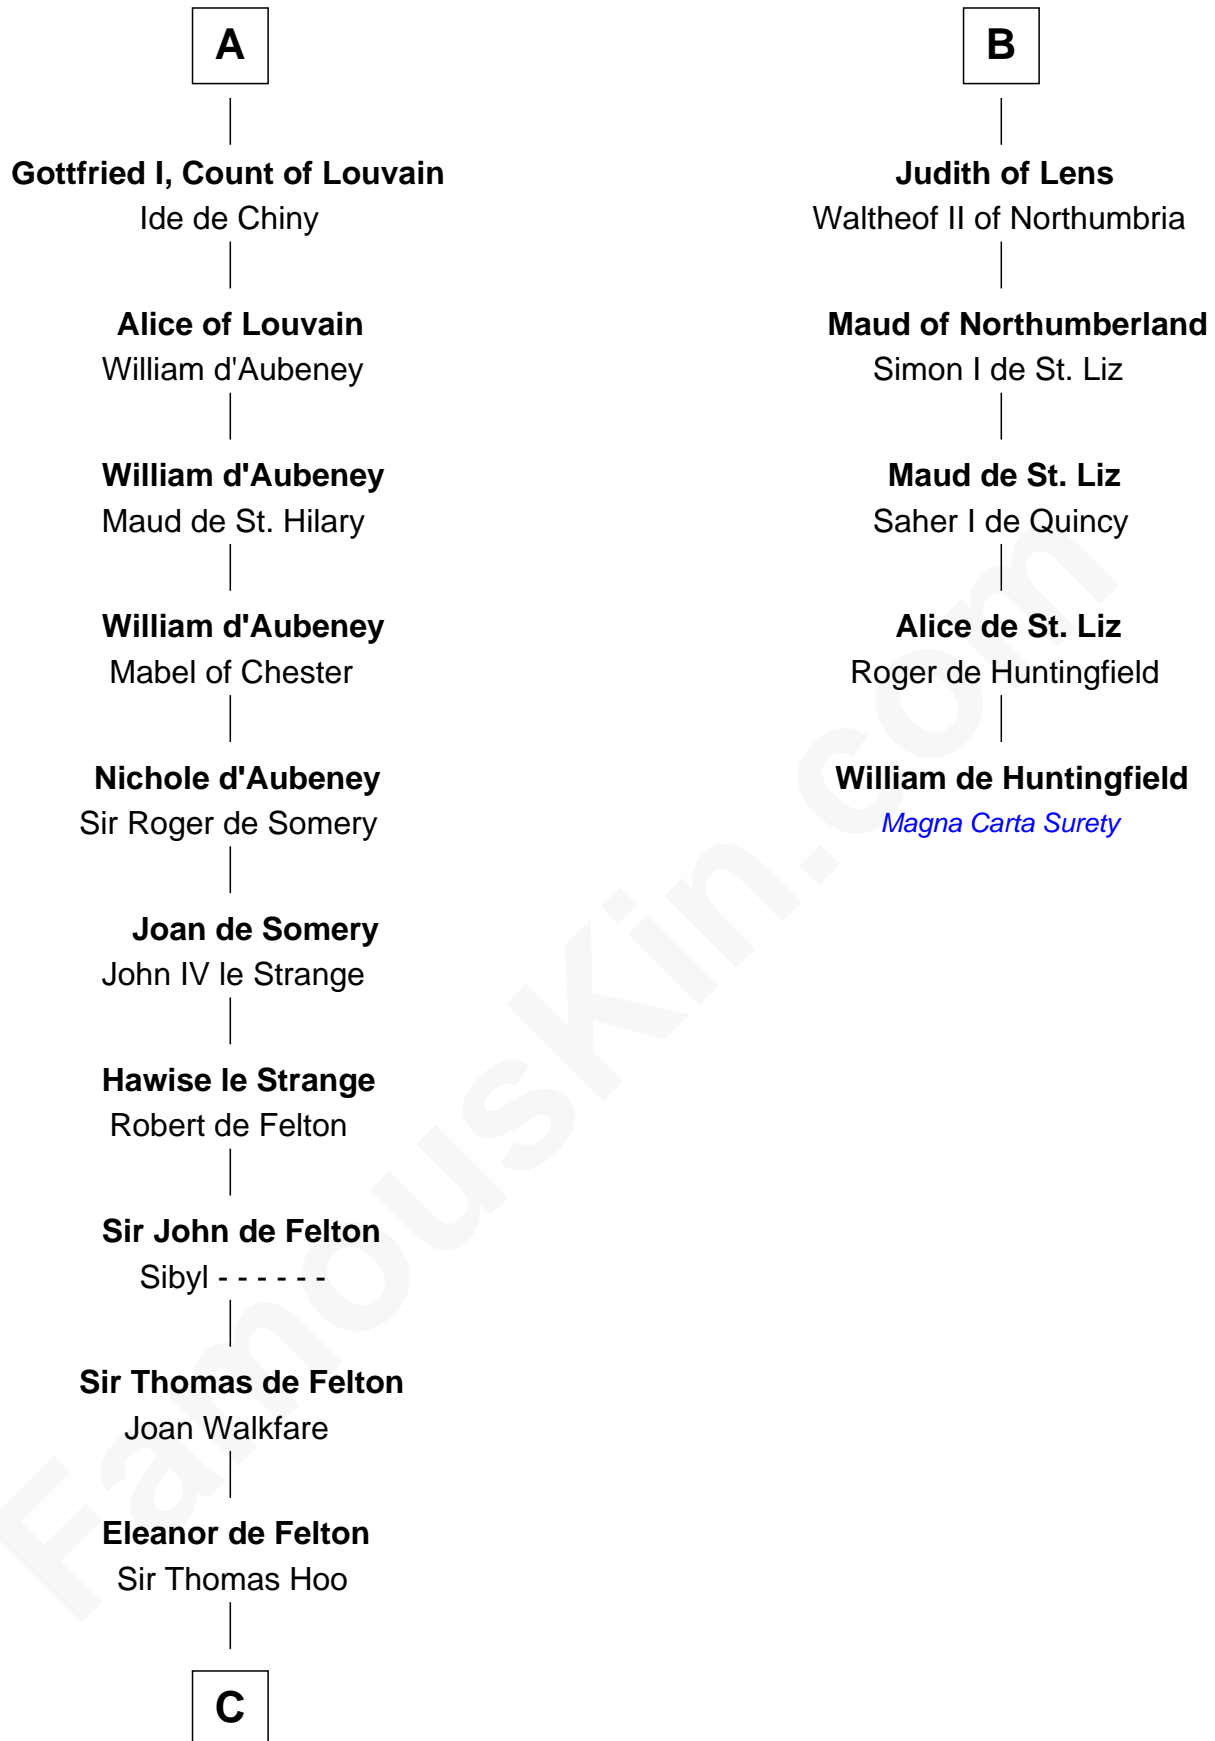

FamousKin.com Relationship Chart of

Anne Boleyn

2nd Wife of King Henry VIII

11th cousin 10 times removed of

William de Huntingfield

Magna Carta Surety

Adalard of Paris

C

—
Sir Thomas Hoo
Elizabeth Wychingham

—
Anne Hoo
Sir Geoffrey Boleyn

—
Sir William Boleyn
Margaret Butler

—
Thomas Boleyn
Elizabeth Howard

—
Anne Boleyn
Wife of King Henry VIII

FamousKin.com