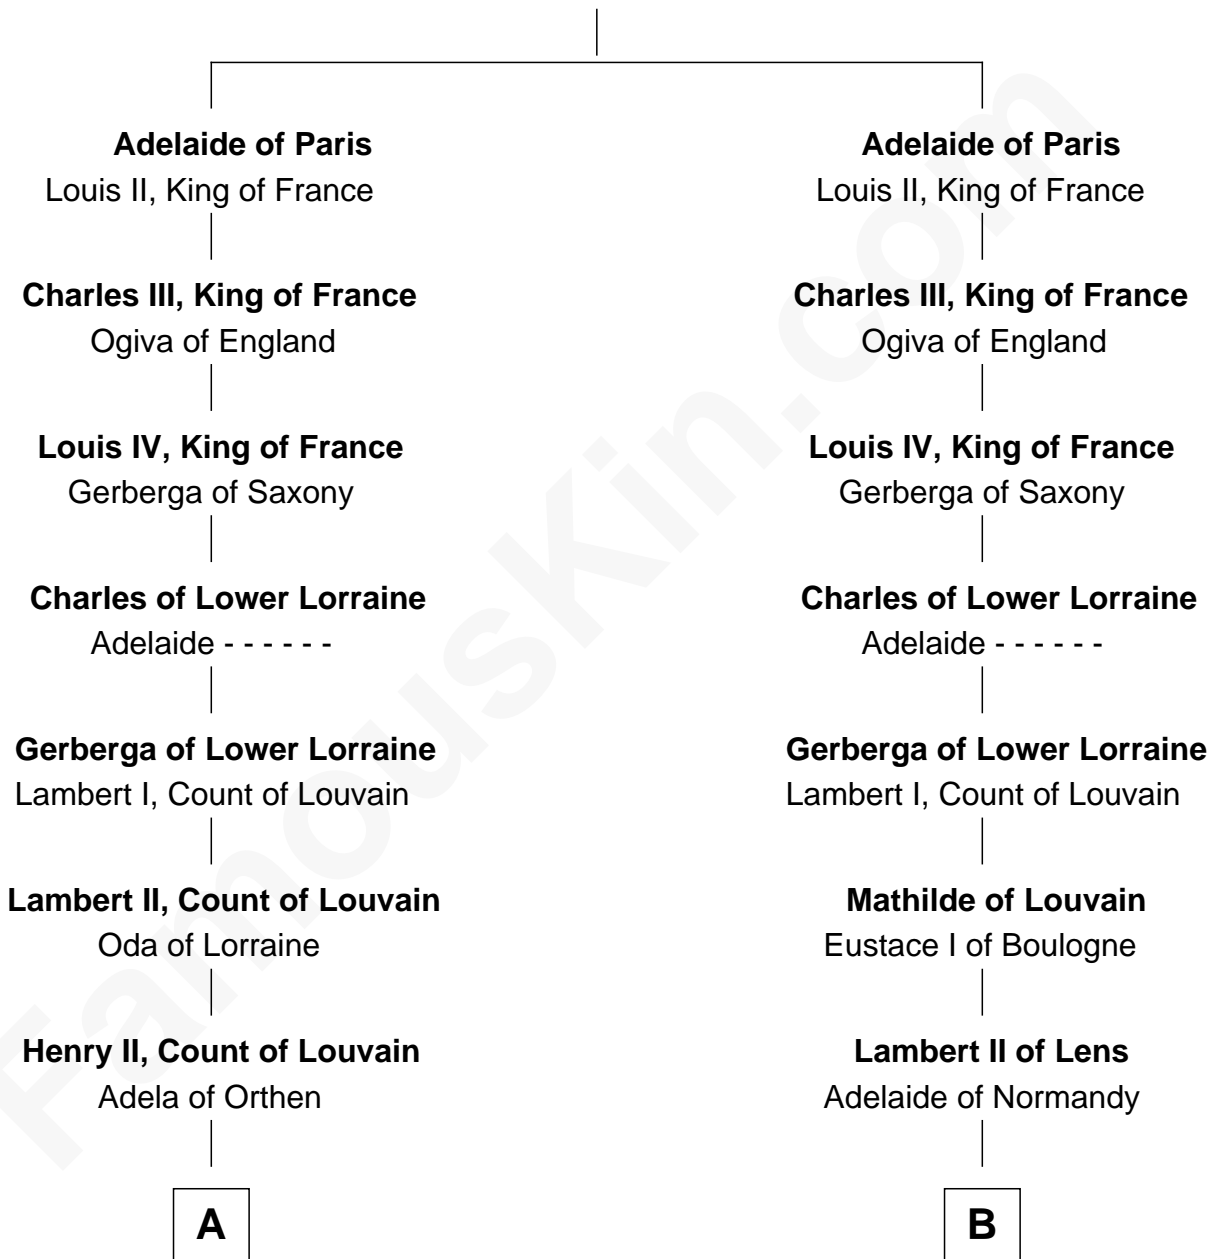

FamousKin.com Relationship Chart of

Anne Boleyn

2nd Wife of King Henry VIII

11th cousin 10 times removed of

William de Huntingfield

Magna Carta Surety

Adalard of Paris

C

—
Sir Thomas Hoo
Elizabeth Wychingham

—
Anne Hoo
Sir Geoffrey Boleyn

—
Sir William Boleyn
Margaret Butler

—
Thomas Boleyn
Elizabeth Howard

—
Anne Boleyn
Wife of King Henry VIII

FamousKin.com