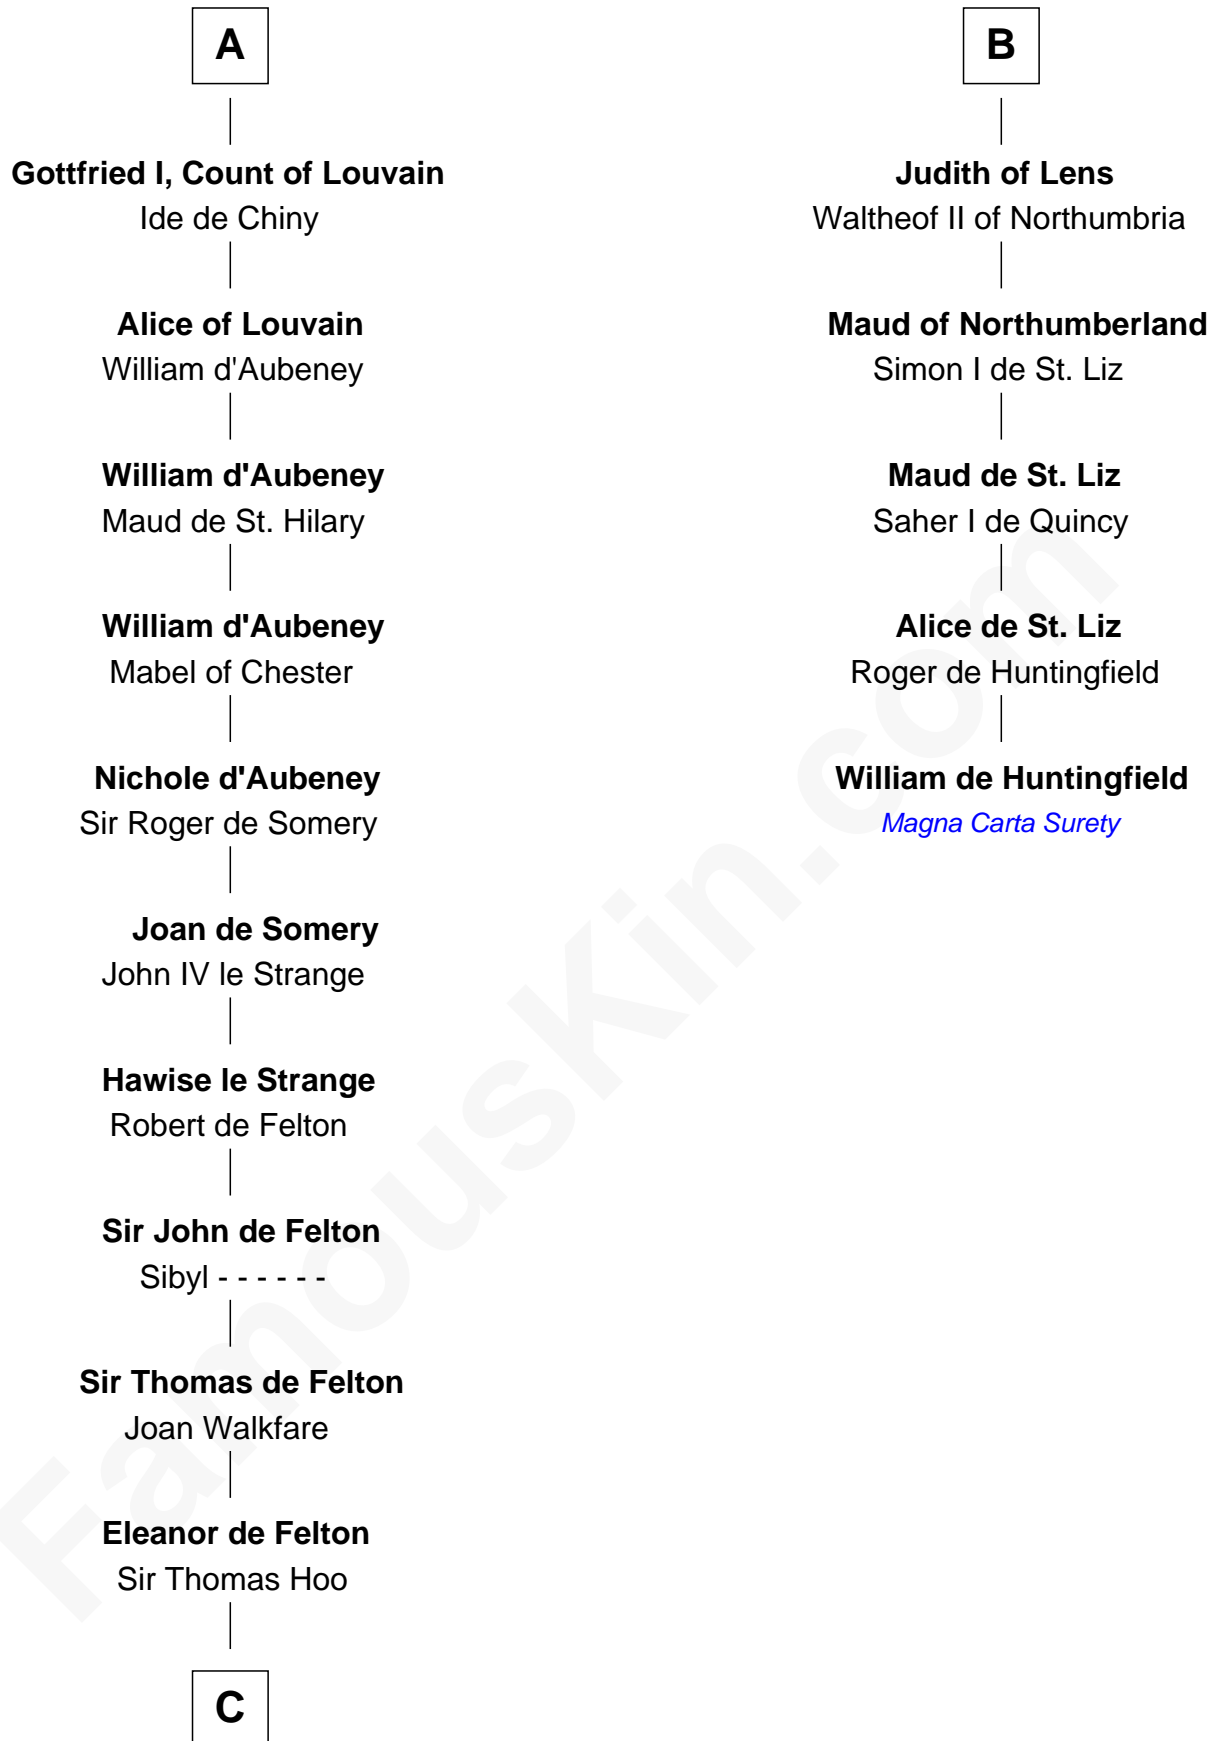

# FamousKin.com Relationship Chart of

**Anne Boleyn**

*2nd Wife of King Henry VIII*

11th cousin 10 times removed of

**William de Huntingfield**

*Magna Carta Surety*

**Charles II, King of France**  
Ermentrude of Orleans

**Lambert II, Count of Louvain**  
Oda of Lorraine

**Henry II, Count of Louvain**  
Adela of Orthen

**A**

**Louis II, King of France**  
Adelaide of Paris

**Charles III, King of France**  
Ogiva of England

**Louis IV, King of France**  
Gerberga of Saxony

**Charles of Lower Lorraine**  
Adelaide - - - - -

**Gerberga of Lower Lorraine**  
Lambert I, Count of Louvain

**Mathilde of Louvain**  
Eustace I of Boulogne

**Lambert II of Lens**  
Adelaide of Normandy

**B**

**C**

—  
**Sir Thomas Hoo**  
Elizabeth Wychingham

—  
**Anne Hoo**  
Sir Geoffrey Boleyn

—  
**Sir William Boleyn**  
Margaret Butler

—  
**Thomas Boleyn**  
Elizabeth Howard