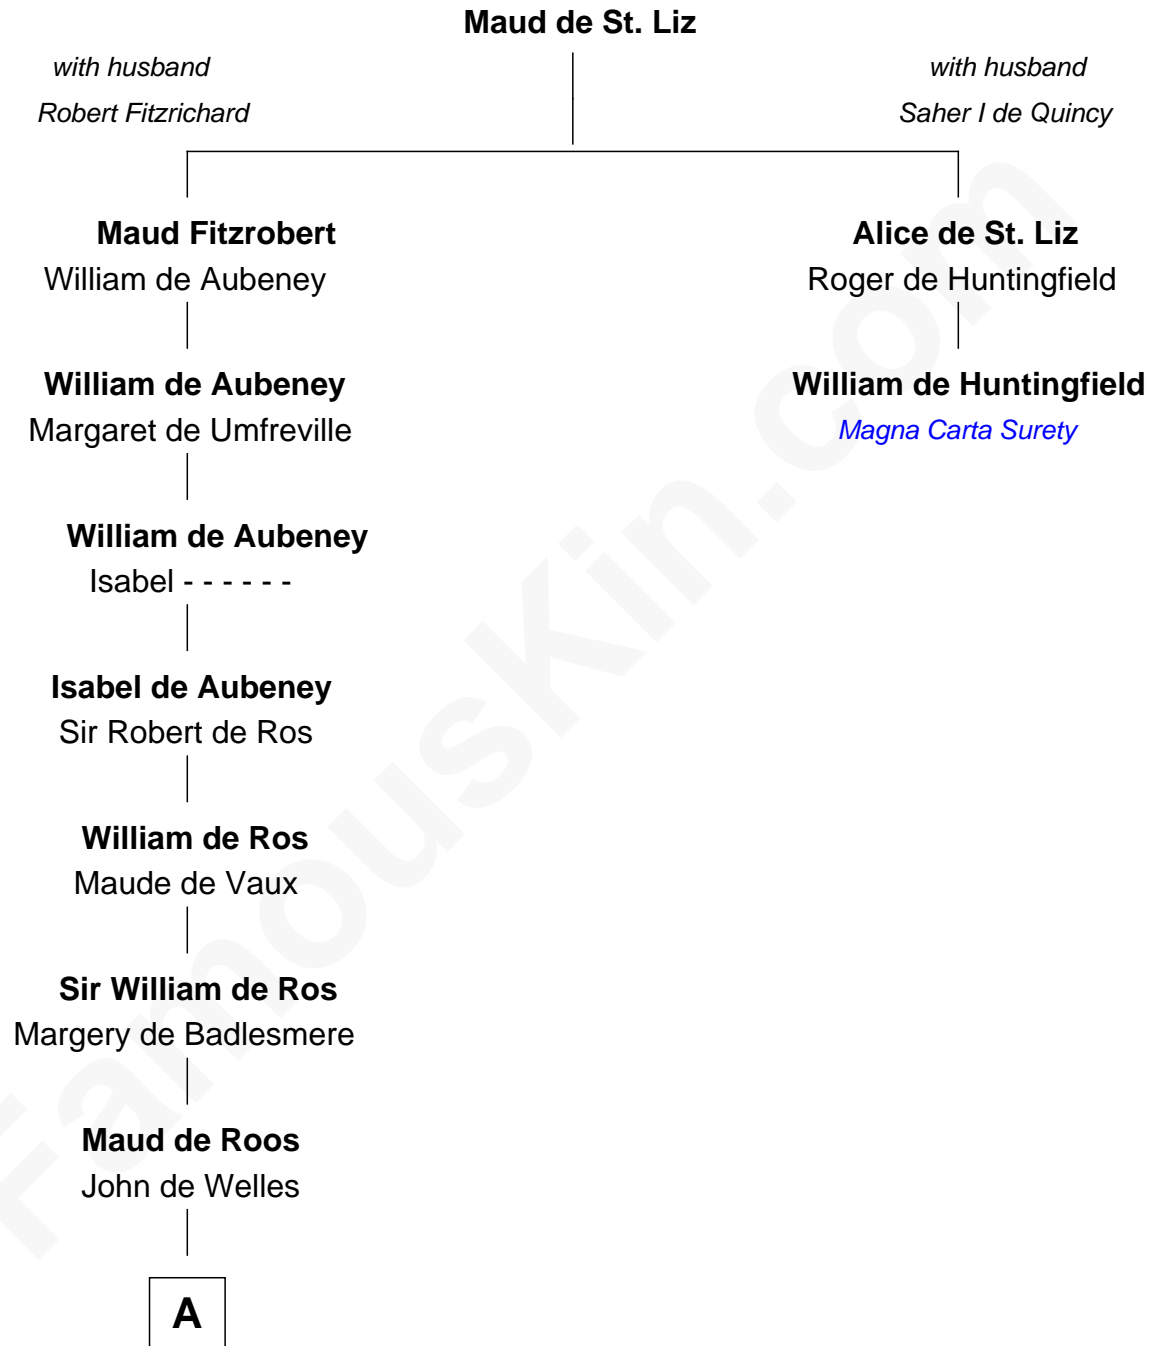

FamousKin.com Relationship Chart of

Anne Boleyn

2nd Wife of King Henry VIII

1st cousin 11 times removed of

William de Huntingfield

Magna Carta Surety

A

—
Anne de Welles

James Butler

—
James Butler

Joan Beauchamp

—
Sir Thomas Butler

Anne Hankeford

—
Margaret Butler

Sir William Boleyn

—
Thomas Boleyn

Elizabeth Howard

—
Anne Boleyn

Wife of King Henry VIII