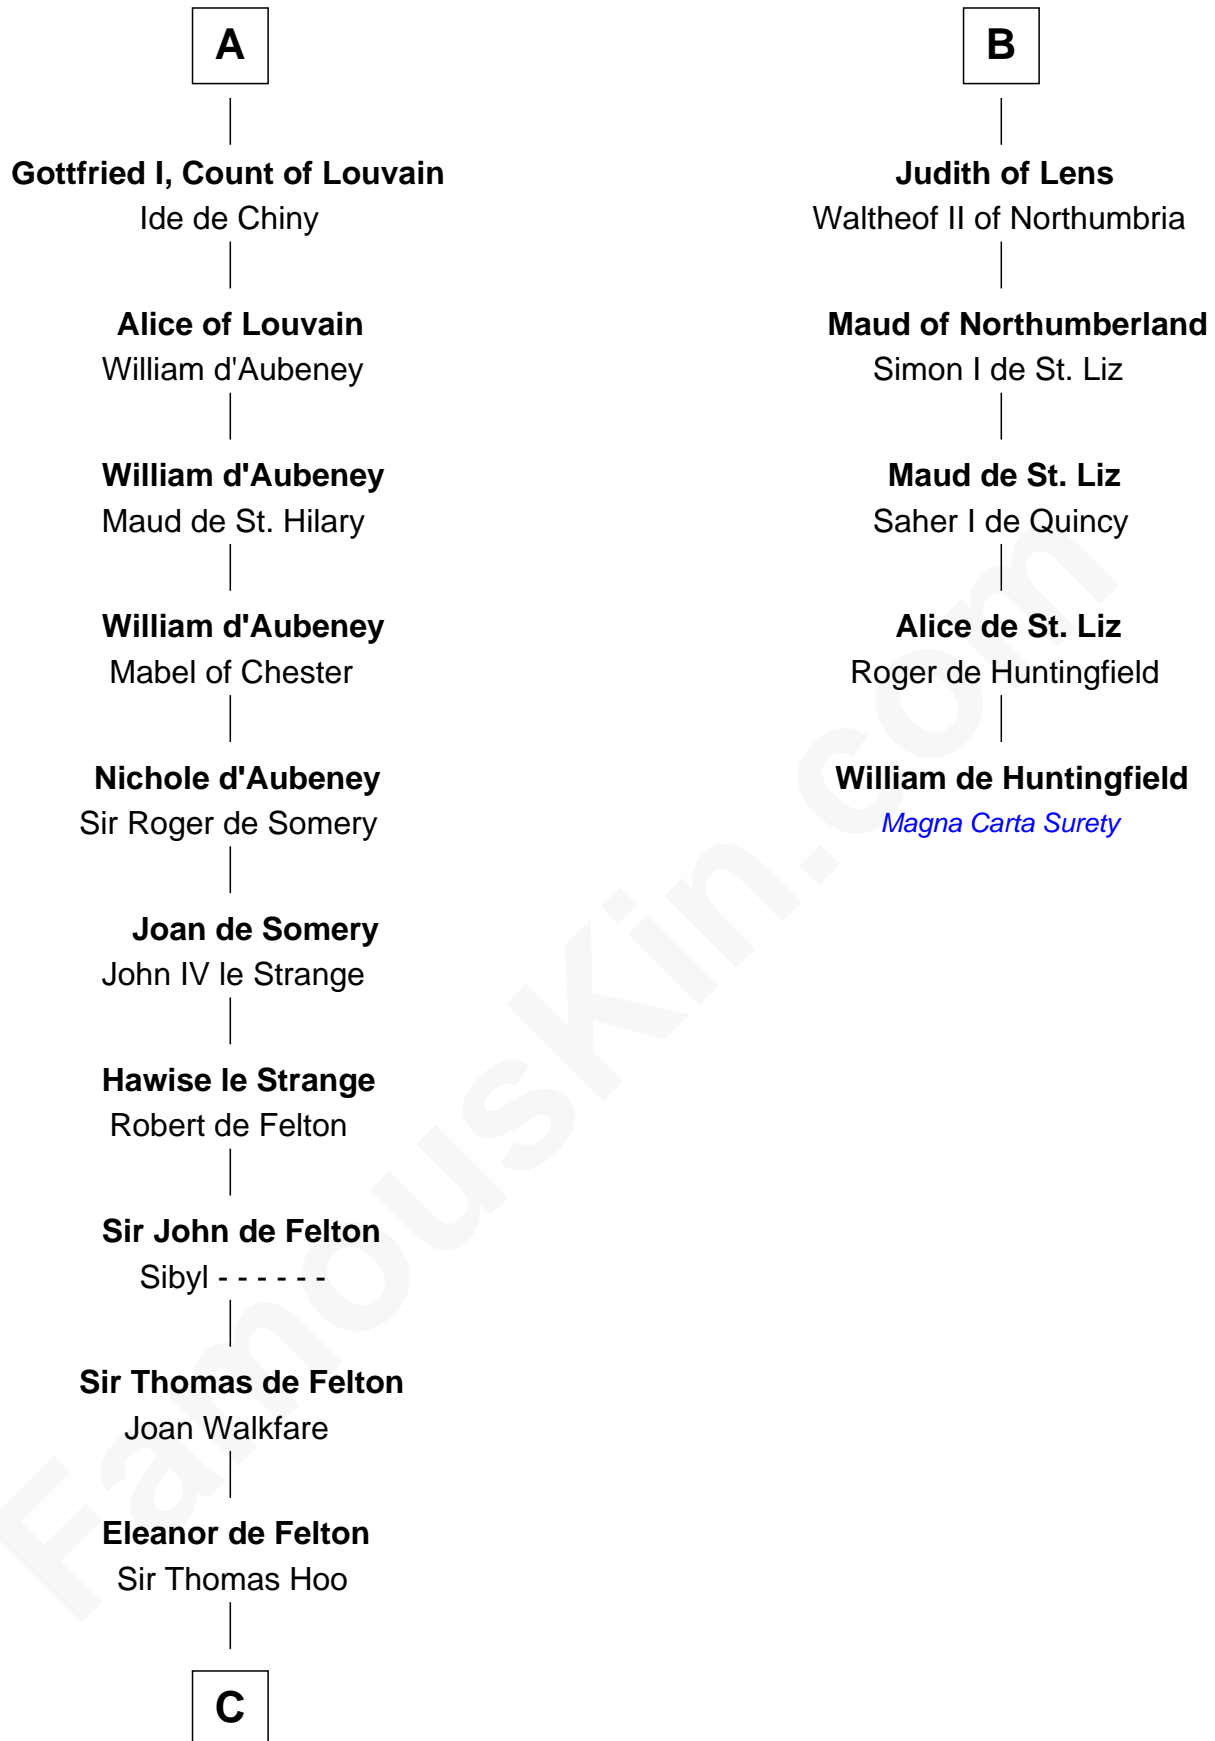

FamousKin.com Relationship Chart of

Anne Boleyn

2nd Wife of King Henry VIII

11th cousin 10 times removed of

William de Huntingfield

Magna Carta Surety

AEthelhelm of Wiltshire

C

—
Sir Thomas Hoo
Elizabeth Wychingham

—
Anne Hoo
Sir Geoffrey Boleyn

—
Sir William Boleyn
Margaret Butler

—
Thomas Boleyn
Elizabeth Howard

—
Anne Boleyn
Wife of King Henry VIII

FamousKin.com