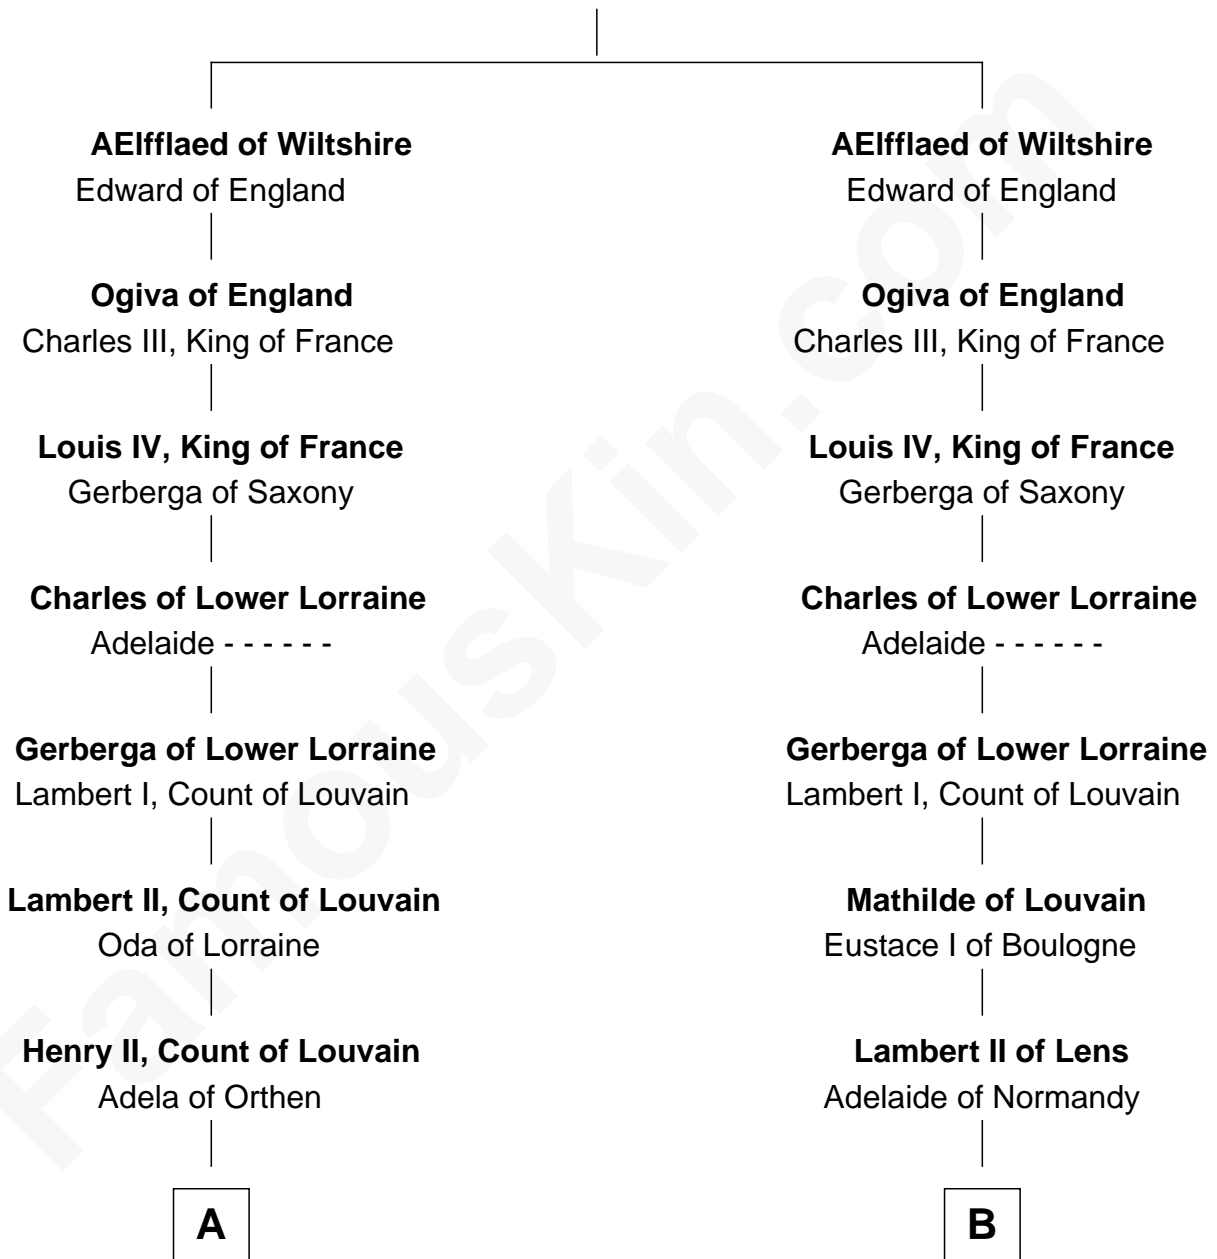

FamousKin.com Relationship Chart of

Anne Boleyn

2nd Wife of King Henry VIII

11th cousin 10 times removed of

William de Huntingfield

Magna Carta Surety

AEthelhelm of Wiltshire

C

—
Sir Thomas Hoo
Elizabeth Wychingham

—
Anne Hoo
Sir Geoffrey Boleyn

—
Sir William Boleyn
Margaret Butler

—
Thomas Boleyn
Elizabeth Howard

—
Anne Boleyn
Wife of King Henry VIII

FamousKin.com