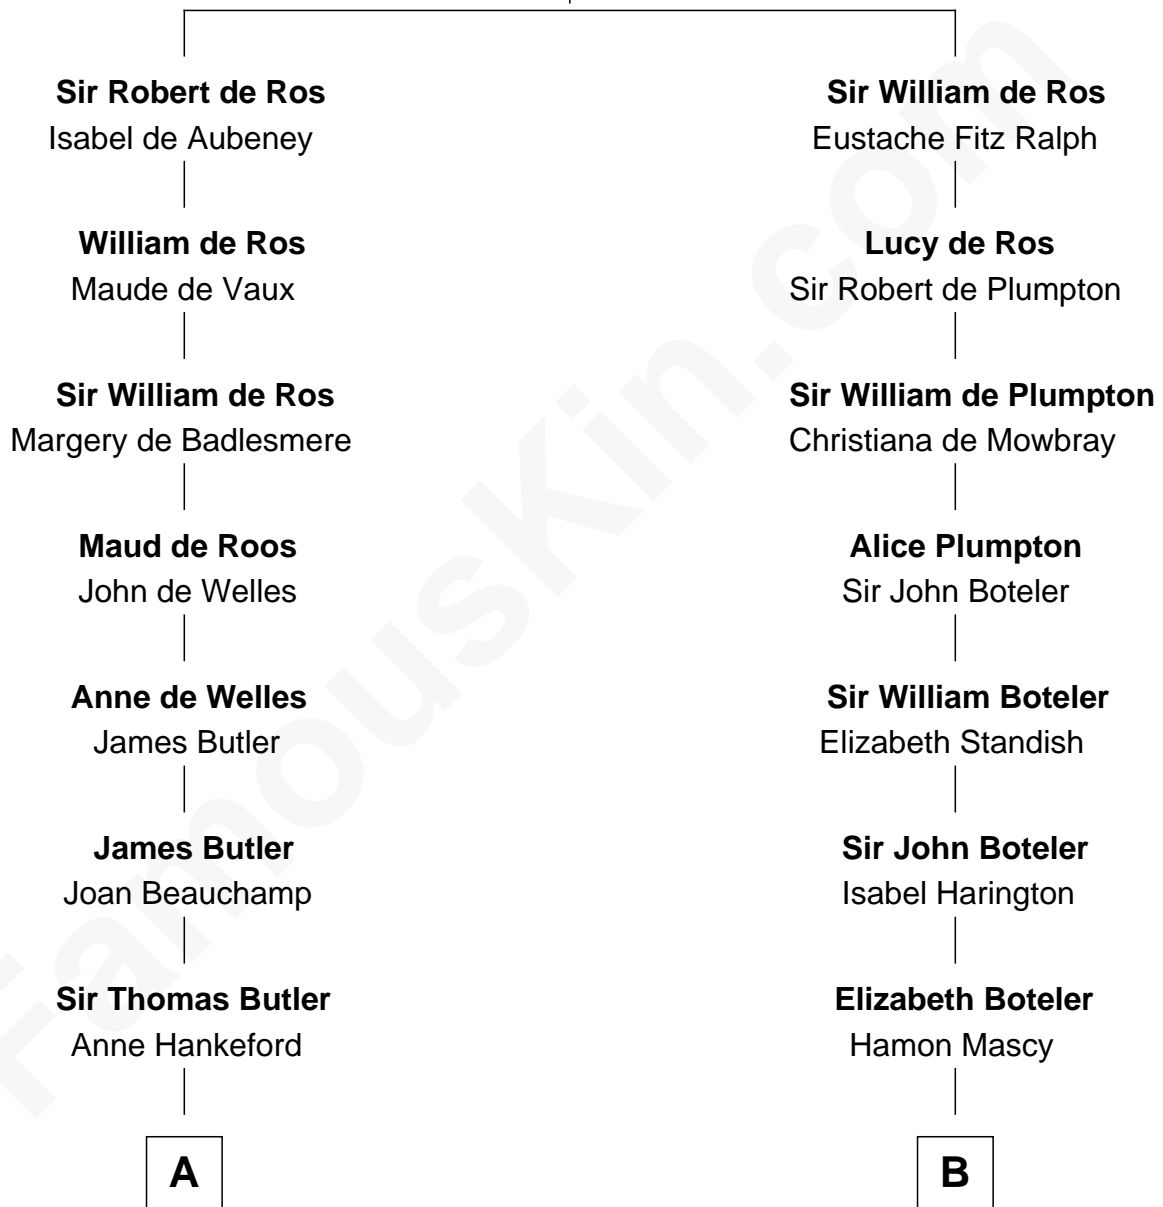

FamousKin.com Relationship Chart of

Anne Boleyn

2nd Wife of King Henry VIII

9th cousin 10 times removed of

Ellen (Herndon) Arthur

Wife of President Chester A. Arthur

Sir William de Ros

Lucy FitzPiers

C

Dabney Herndon

Elizabeth Hull

Capt. William Lewis Herndon
Frances Elizabeth Hansborough

Ellen (Herndon) Arthur

Wife of President Chester Arthur

FamousKin.com