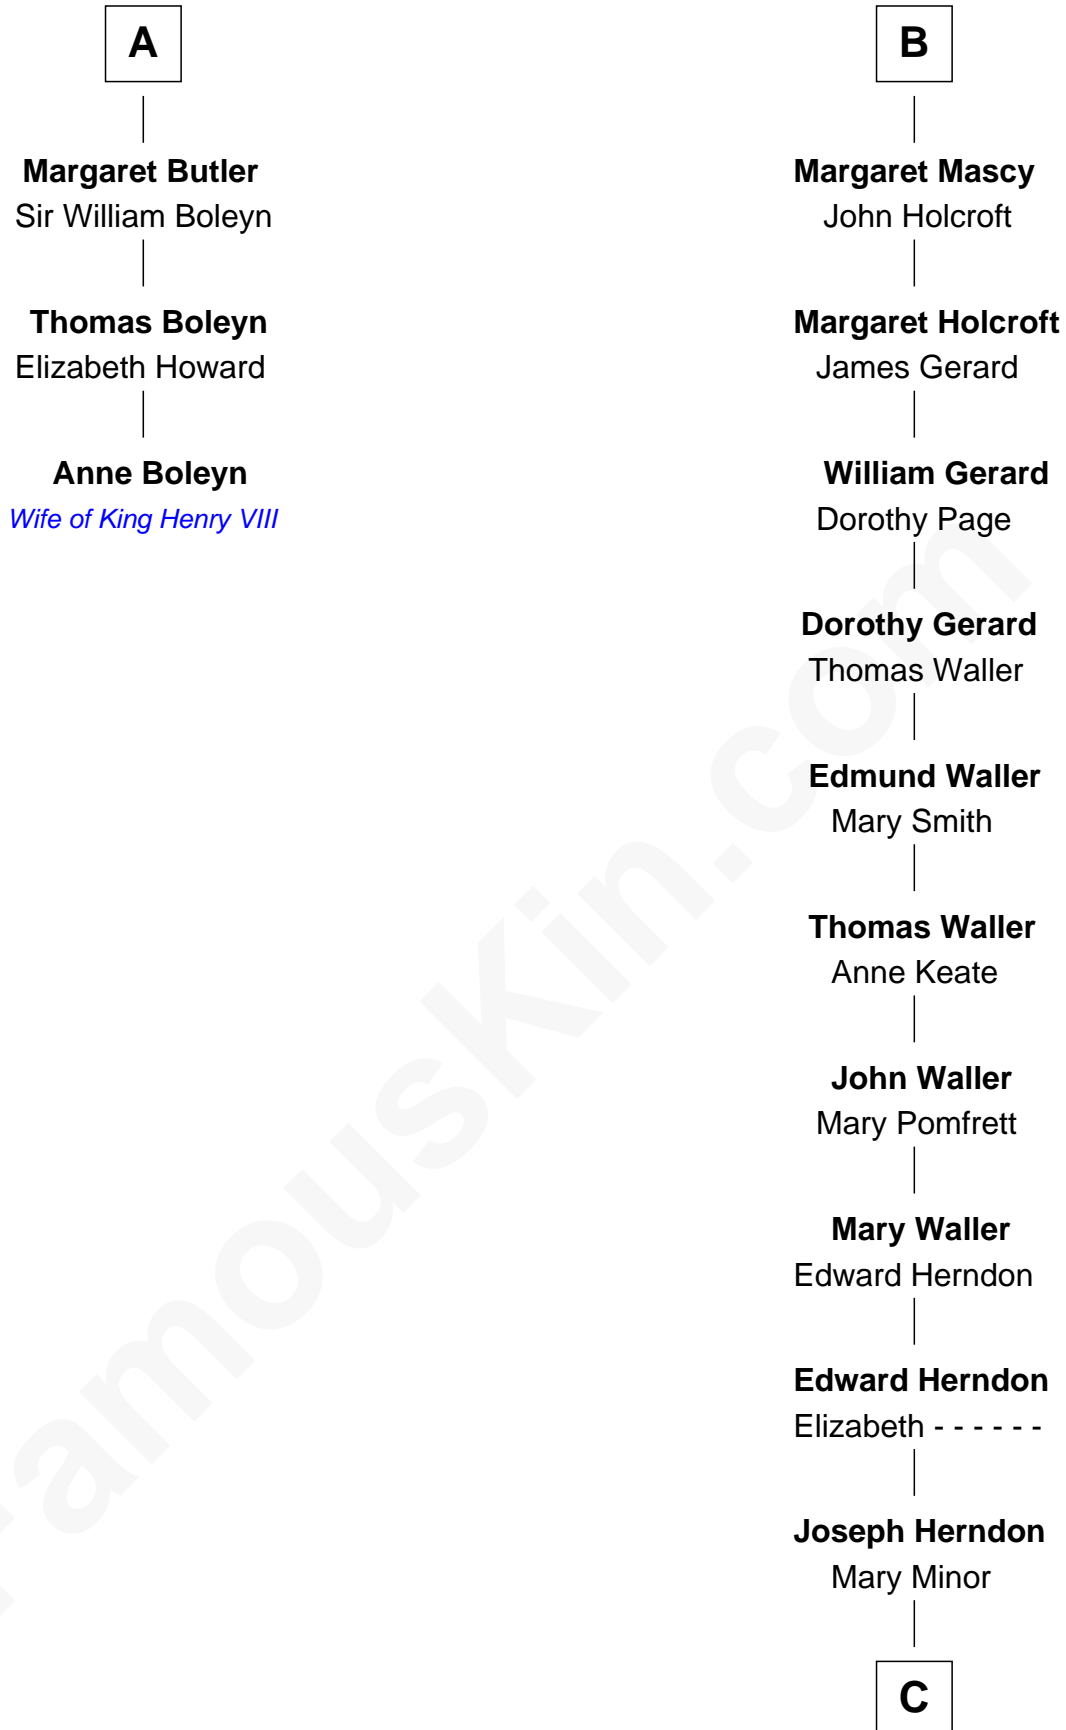

FamousKin.com Relationship Chart of

Anne Boleyn

2nd Wife of King Henry VIII

9th cousin 10 times removed of

Ellen (Herndon) Arthur

Wife of President Chester A. Arthur

Sir William de Ros

Lucy FitzPiers

C

Dabney Herndon

Elizabeth Hull

Capt. William Lewis Herndon
Frances Elizabeth Hansborough

Ellen (Herndon) Arthur

Wife of President Chester Arthur

FamousKin.com