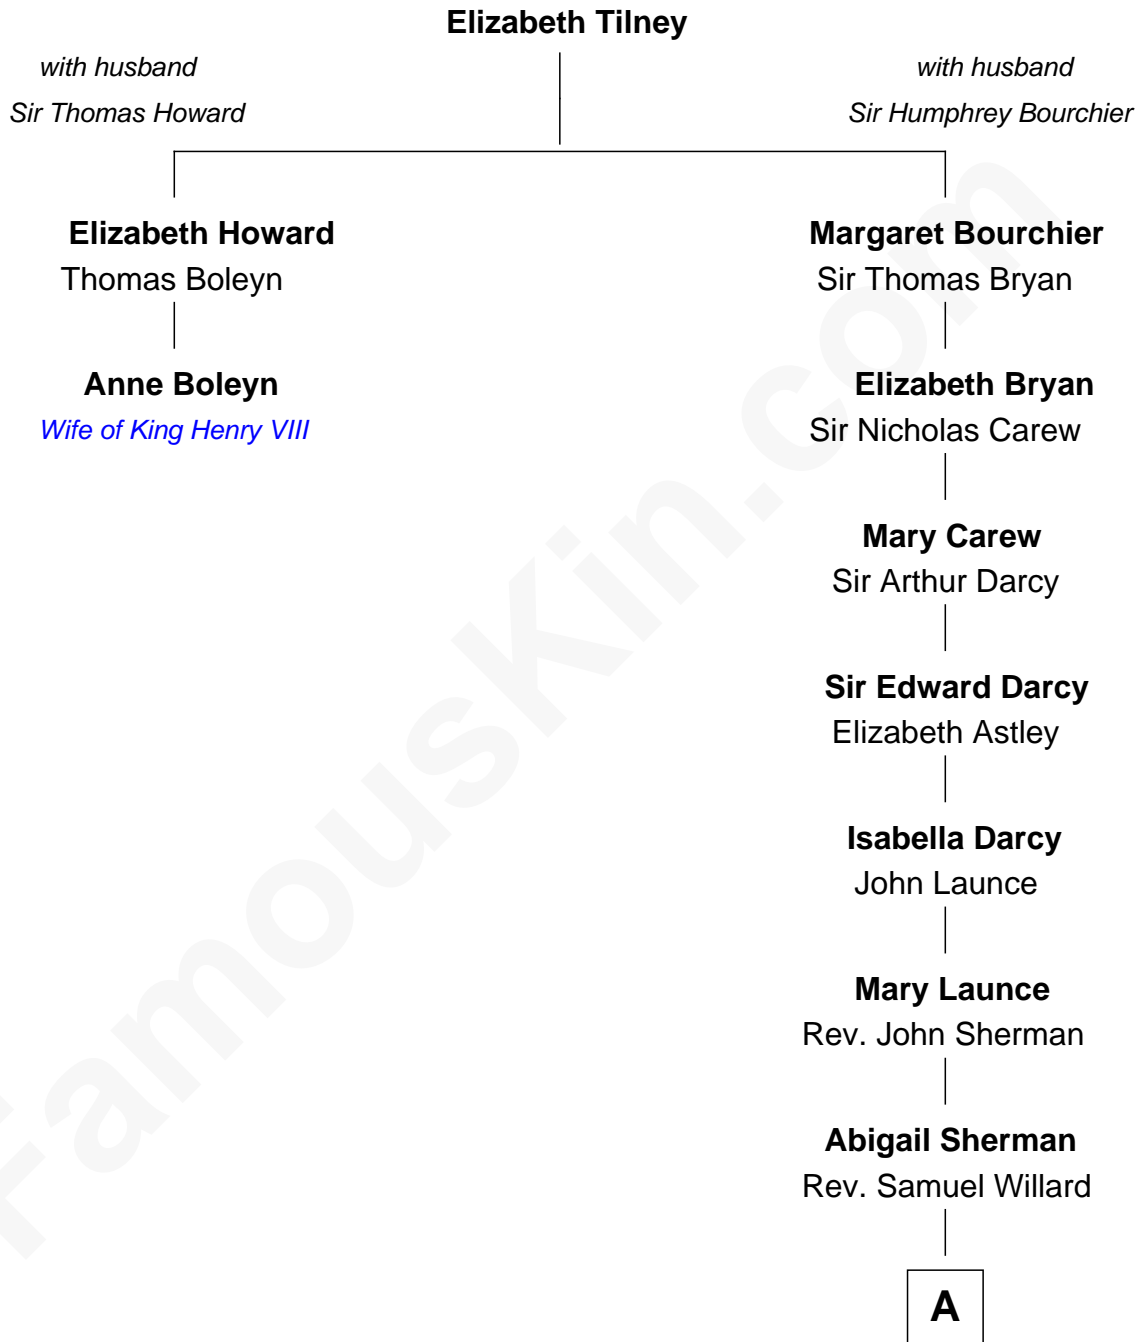

# FamousKin.com Relationship Chart of

**Anne Boleyn**

*2nd Wife of King Henry VIII*

1st cousin 8 times removed of

**Robert Treat Paine**

*Signer of the Declaration of Independence*

**A**

**Abigail Willard**  
Rev. Samuel Treat

**Eunice Treat**  
Thomas Paine

**Robert Treat Paine**  
*Signer of Declaration of Independence*

FamousKin.com