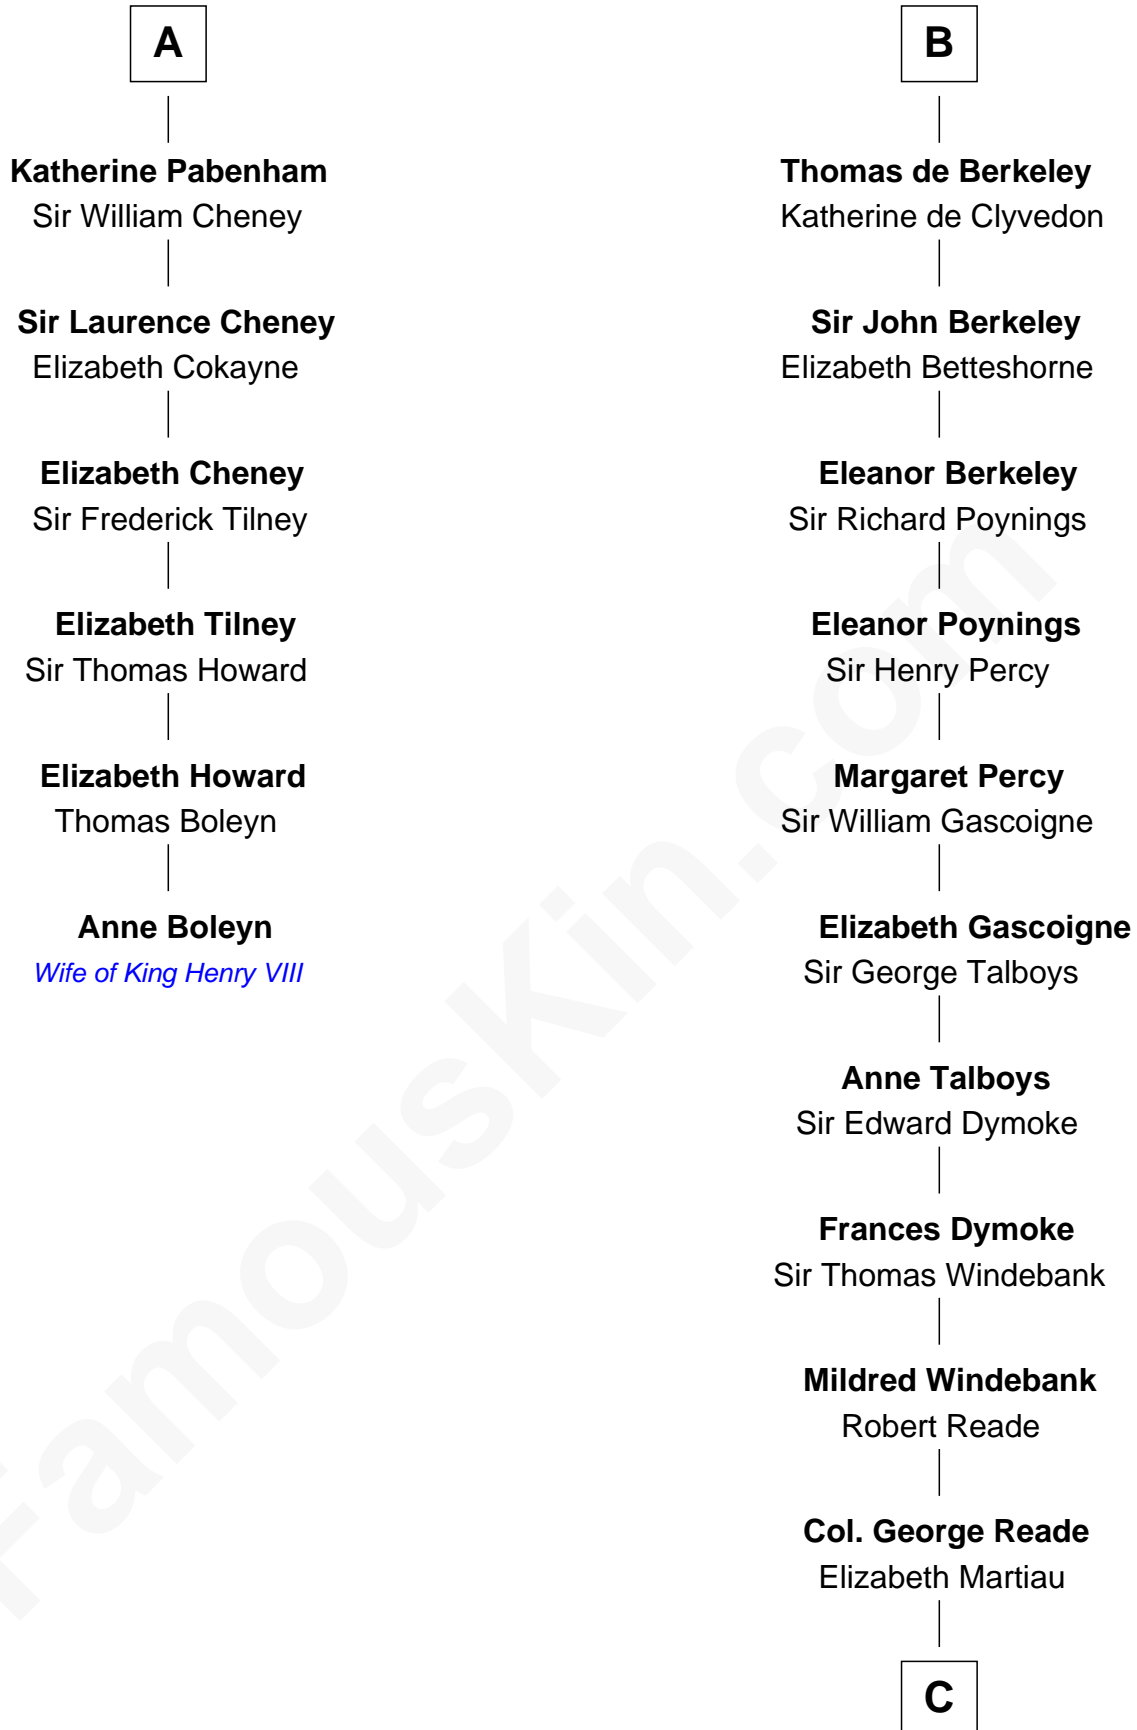

# FamousKin.com Relationship Chart of

**Anne Boleyn**

*2nd Wife of King Henry VIII*

12th cousin 8 times removed of

**Thomas Nelson**

*Signer of the Declaration of Independence*

**William I de Lancaster**

Gundred de Warenne

Richard de Morville

**Helena de Morville**

Roland of Galloway

**Alan of Galloway**

Helen de l'Isle

**Helen of Galloway**

Sir Roger de Quincy

**Margaret de Quincy**

Sir William de Ferrers

**Joan de Ferrers**

Sir Thomas de Berkeley

**Sir Maurice de Berkeley**

Eve la Zouche

**B**

**C**

Robert Reade

Mary Lilly

Margaret Reade

Thomas Nelson

William Nelson

Elizabeth Burwell

Thomas Nelson

*Signer of Declaration of Independence*