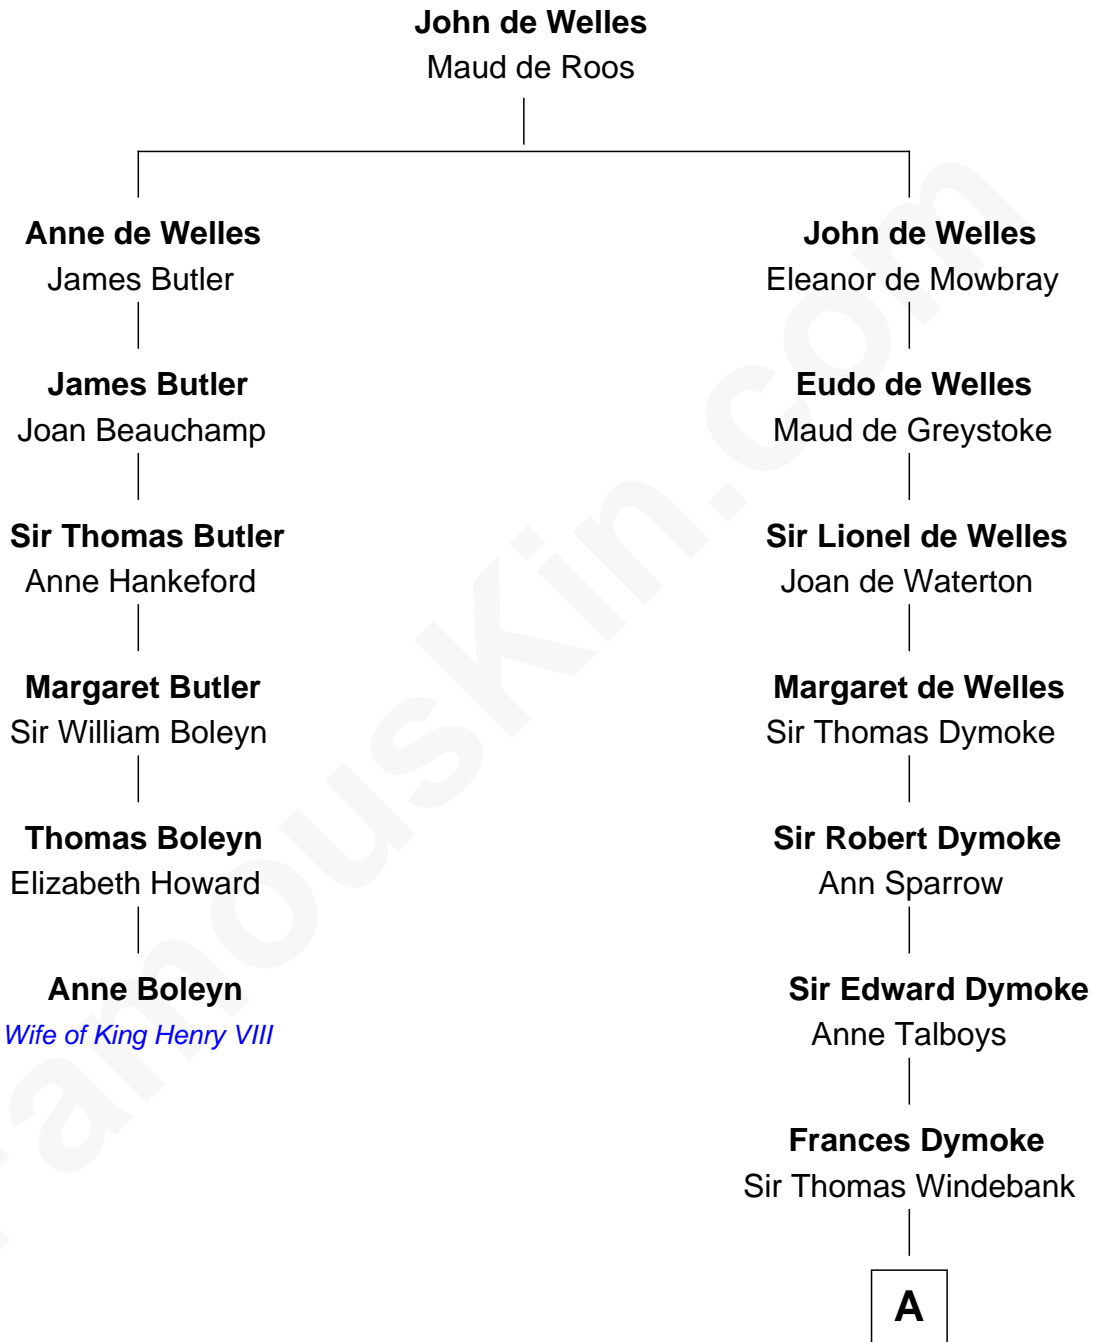

# FamousKin.com Relationship Chart of

**Anne Boleyn**

*2nd Wife of King Henry VIII*

5th cousin 7 times removed of

**Thomas Nelson**

*Signer of the Declaration of Independence*

**A**

—  
**Mildred Windebank**

Robert Reade

—  
**Col. George Reade**

Elizabeth Martiau

—  
**Robert Reade**

Mary Lilly

—  
**Margaret Reade**

Thomas Nelson

—  
**William Nelson**

Elizabeth Burwell

—  
**Thomas Nelson**

*Signer of Declaration of Independence*