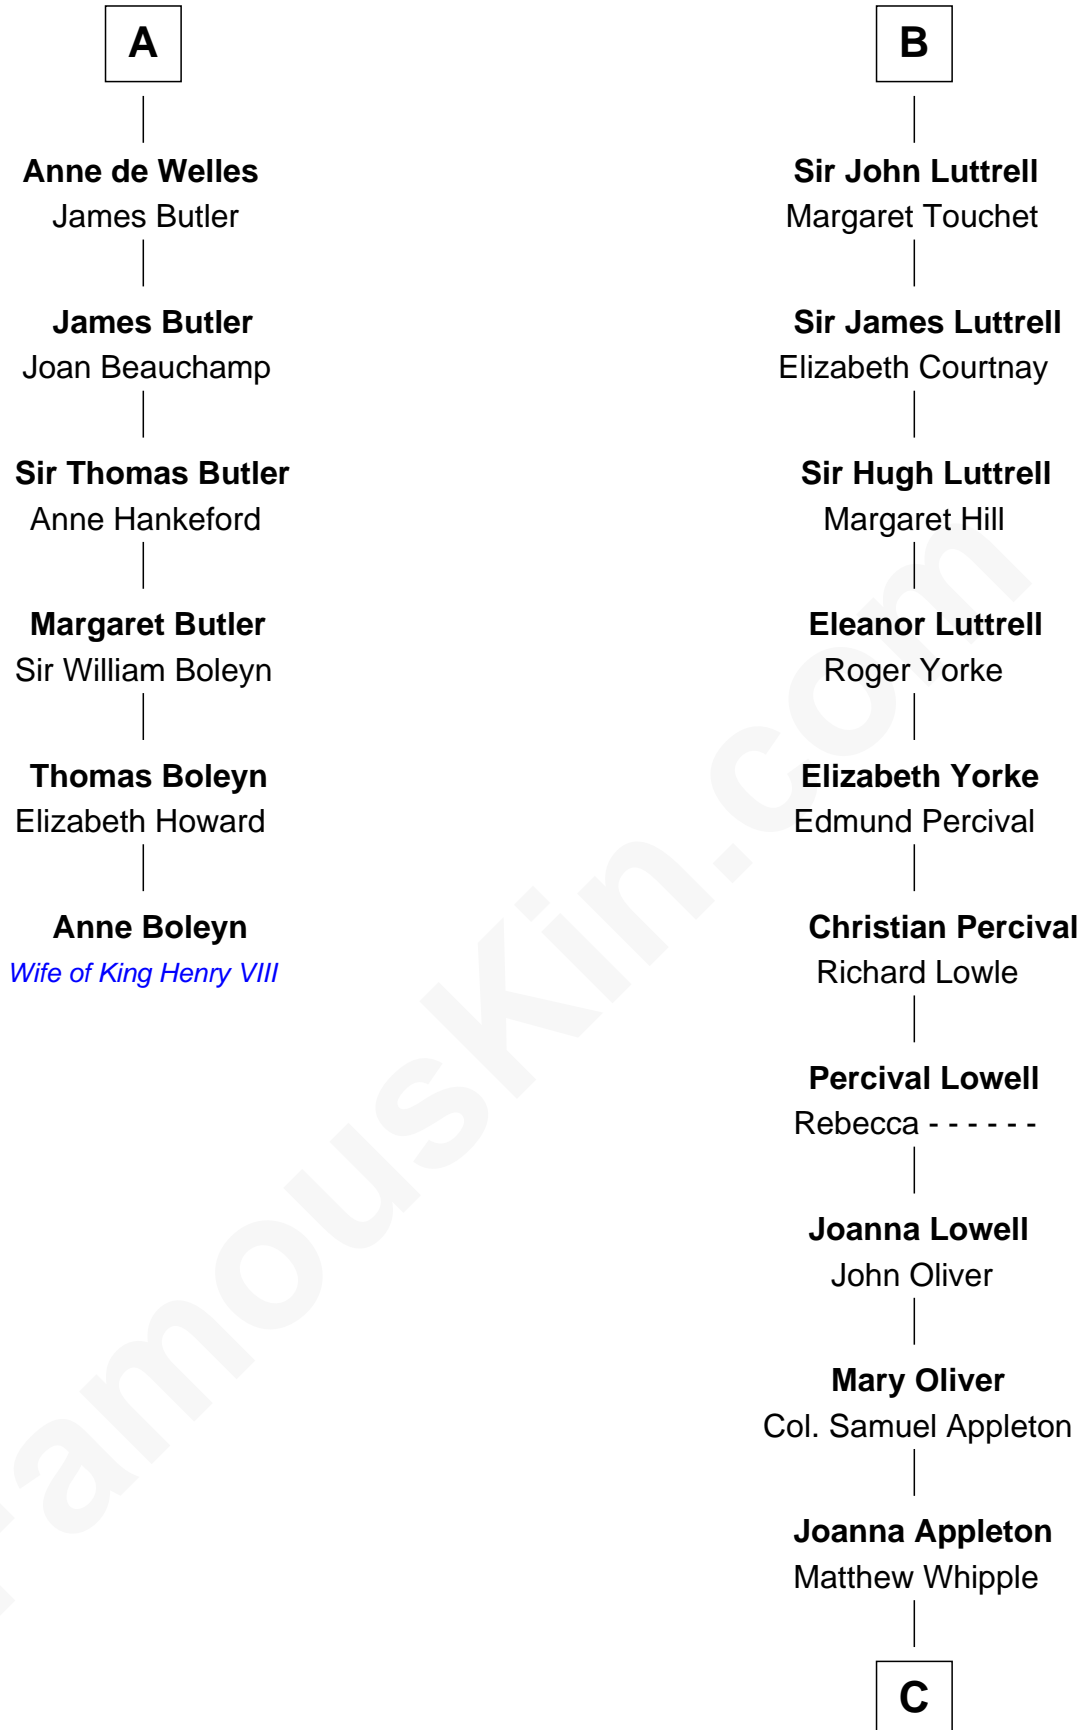

FamousKin.com

Relationship Chart of

Anne Boleyn

2nd Wife of King Henry VIII

12th cousin 6 times removed of

General William Whipple

Signer of the Declaration of Independence

C

William Whipple

Mary Cutts

General William Whipple

Signer of Declaration of Independence

FamousKin.com