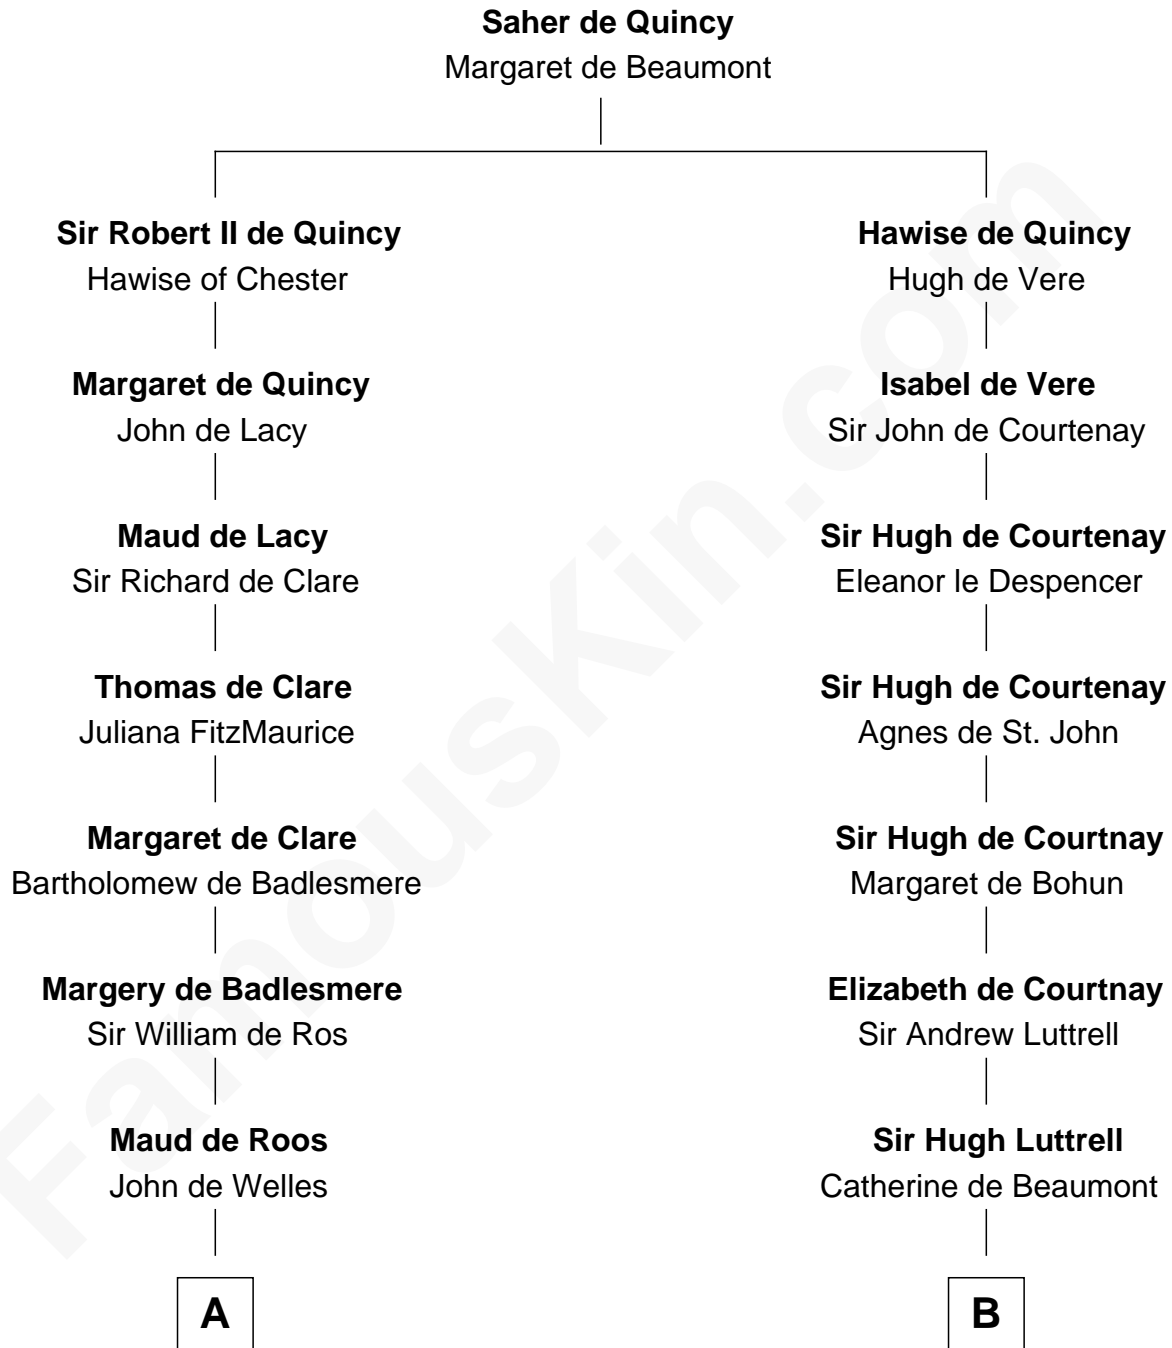

FamousKin.com

Relationship Chart of

Anne Boleyn

2nd Wife of King Henry VIII

12th cousin 6 times removed of

General William Whipple

Signer of the Declaration of Independence

C

William Whipple

Mary Cutts

General William Whipple

Signer of Declaration of Independence

FamousKin.com