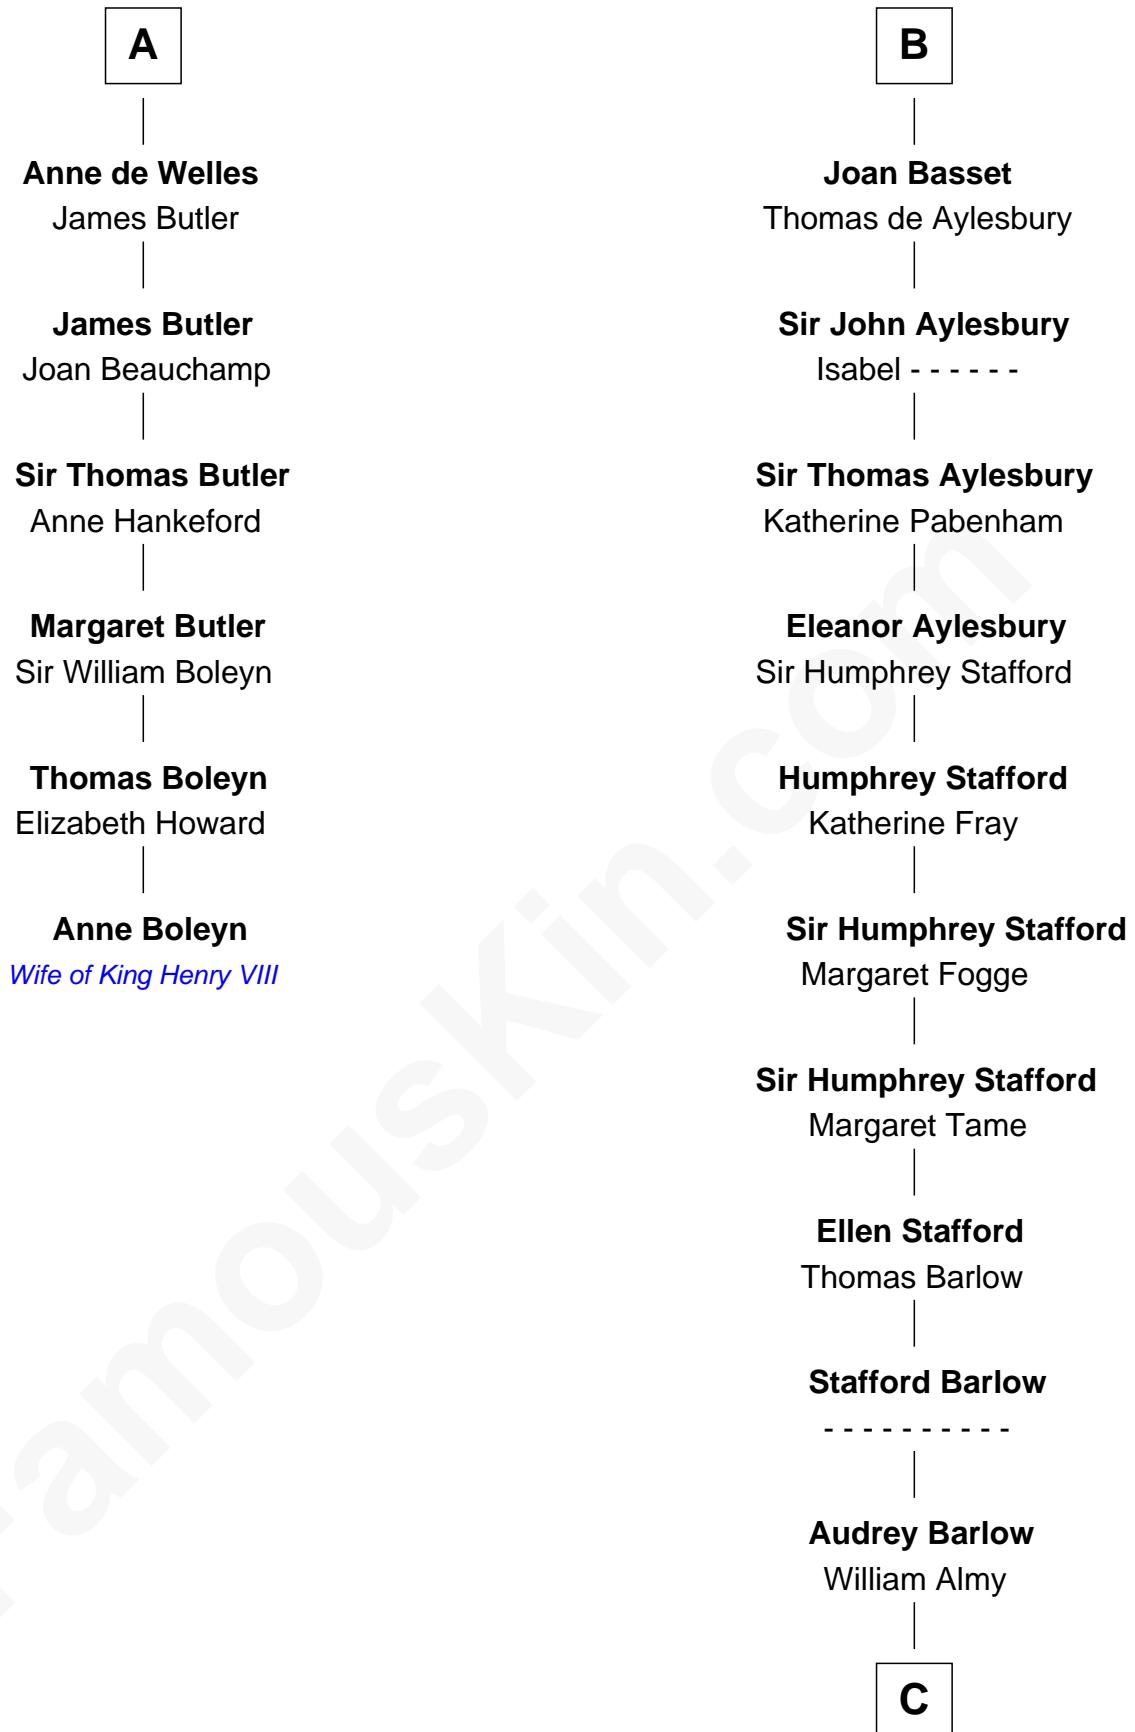

# FamousKin.com Relationship Chart of

**Anne Boleyn**

*2nd Wife of King Henry VIII*

12th cousin 9 times removed of

**Robert Townsend**

*Member of the Culper Spy Ring during the American Revolution*

**C**

—  
**Job Almy**

Mary Unthank  
—

**Audrey Almy**

James Townsend  
—

**Jacob Townsend**

Phoebe Seaman  
—

**Samuel Townsend**

Sarah Stoddard  
—

**Robert Townsend**

*Spy known as "Culper Jr."*

FamousKin.com