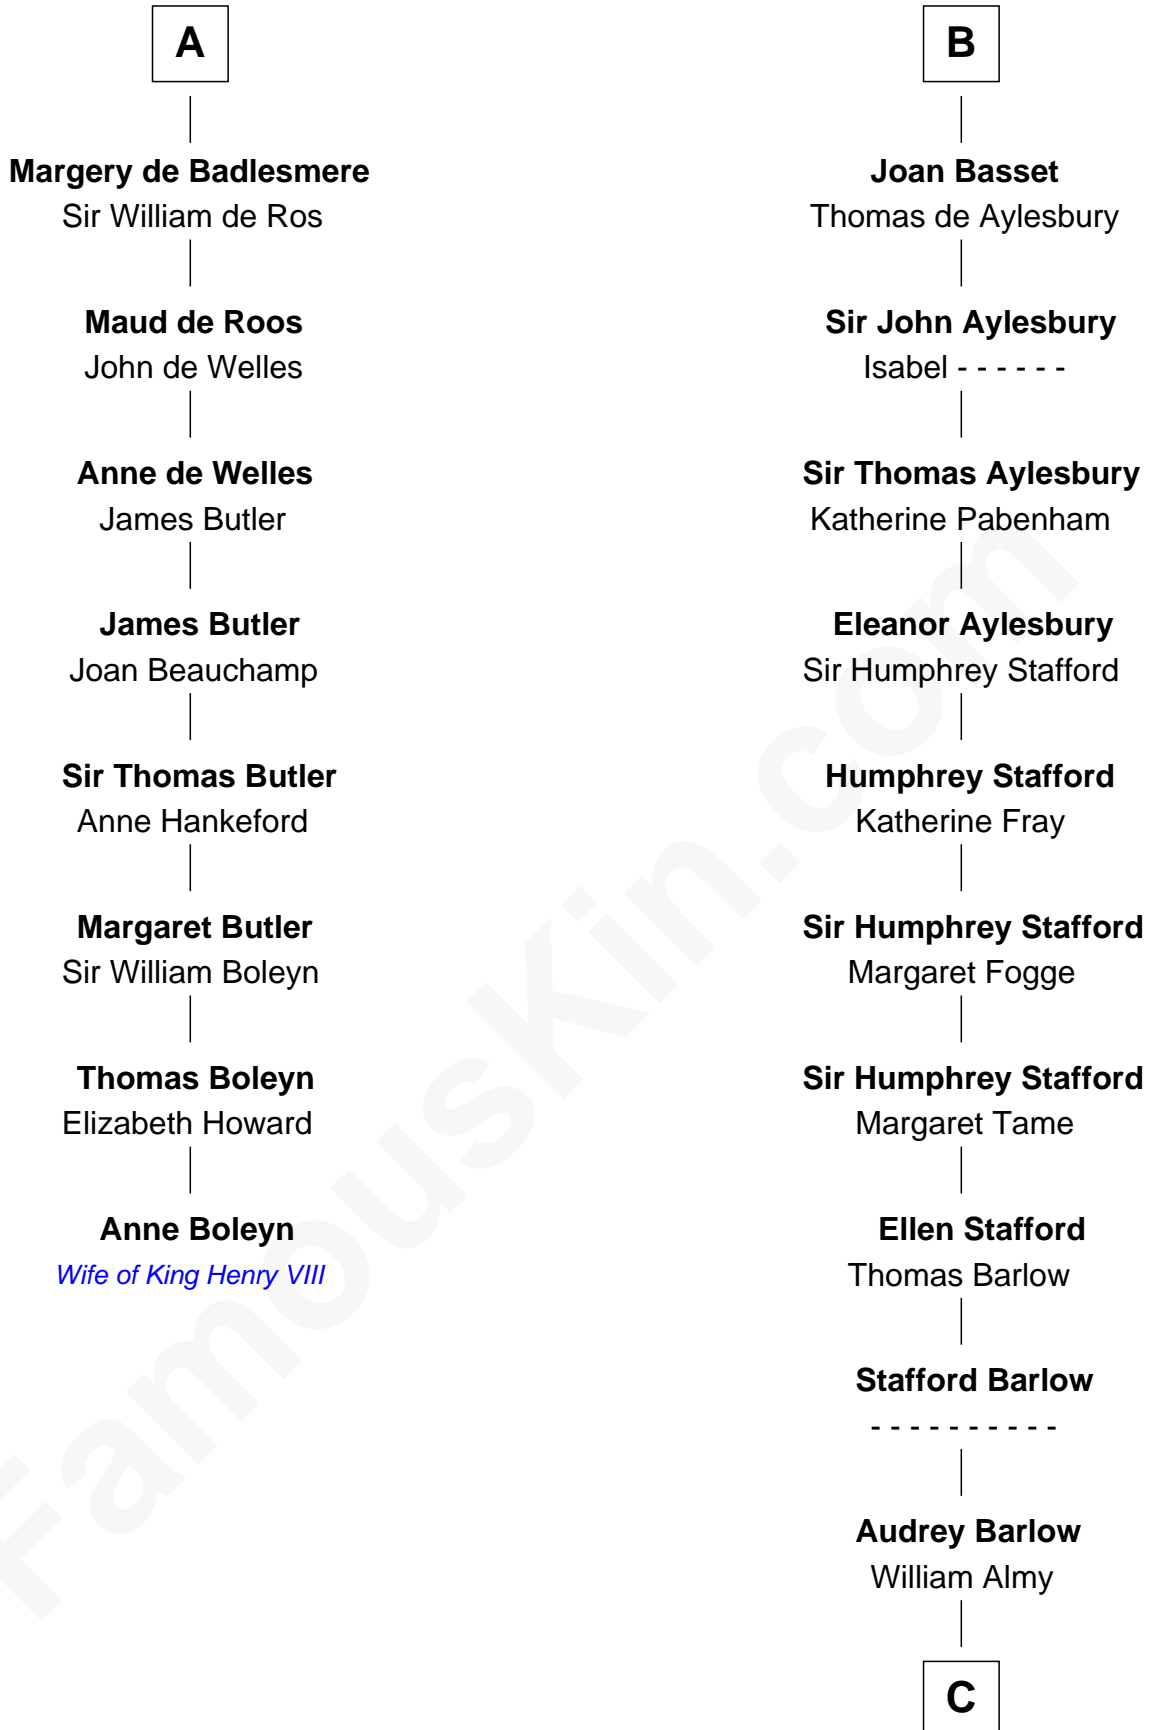

FamousKin.com Relationship Chart of

Anne Boleyn

2nd Wife of King Henry VIII

14th cousin 7 times removed of

Robert Townsend

Member of the Culper Spy Ring during the American Revolution

Saher I de Quincy

Maud de St. Liz

Roger de Huntingfield

Sir William de Huntingfield

Isabel FitzWilliam

Sir Roger de Huntingfield

Joan de Hobrugg

Sir William de Huntingfield

Emma de Grey

Sir Roger de Huntingfield

Joice d'Engaine

Joan de Huntingfield

Sir Richard Basset

Sir Ralph Basset

Joan - - - - -

B

C

—
Job Almy

Mary Unthank
—

Audrey Almy

James Townsend
—

Jacob Townsend

Phoebe Seaman
—

Samuel Townsend

Sarah Stoddard
—

Robert Townsend