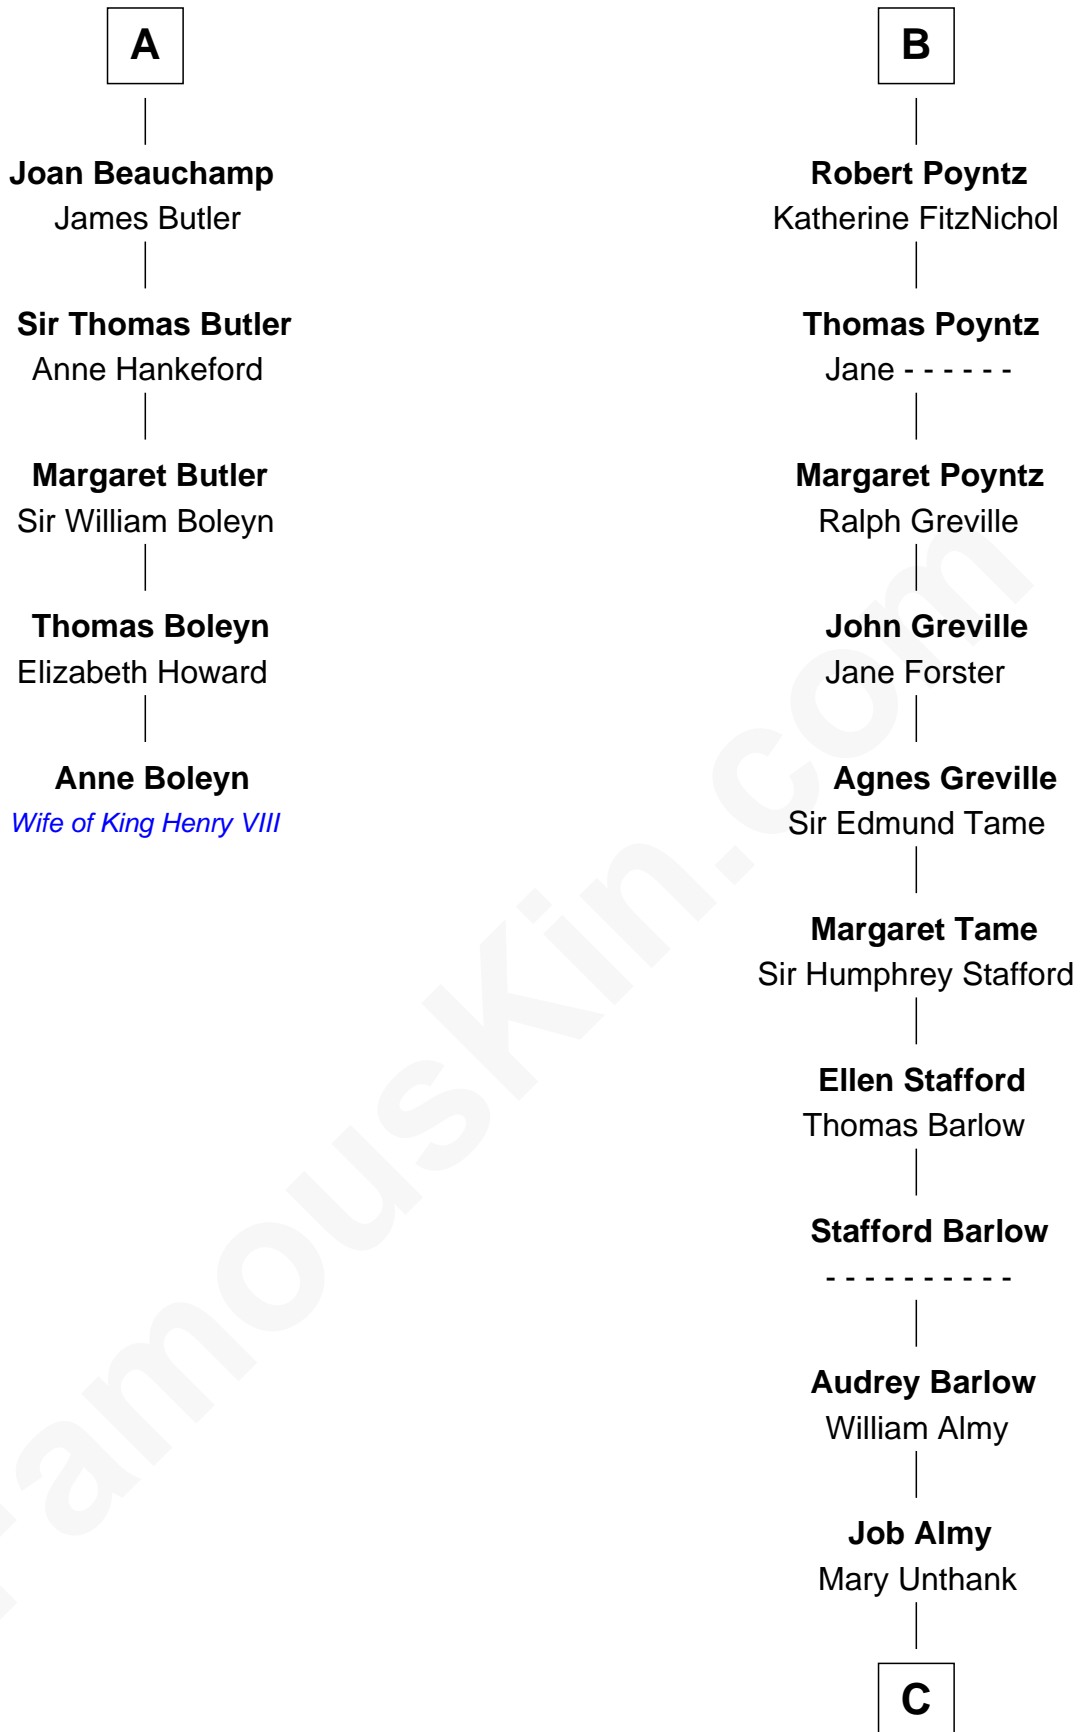

FamousKin.com Relationship Chart of

Anne Boleyn

2nd Wife of King Henry VIII

11th cousin 9 times removed of

Robert Townsend

Member of the Culper Spy Ring during the American Revolution

Adeliza de Meschines

with husband
Richard Fitzgilbert de Clare

with husband
Robert de Condet

C

Audrey Almy
James Townsend

Jacob Townsend
Phoebe Seaman

Samuel Townsend
Sarah Stoddard

Robert Townsend
Spy known as "Culper Jr."

FamousKin.com