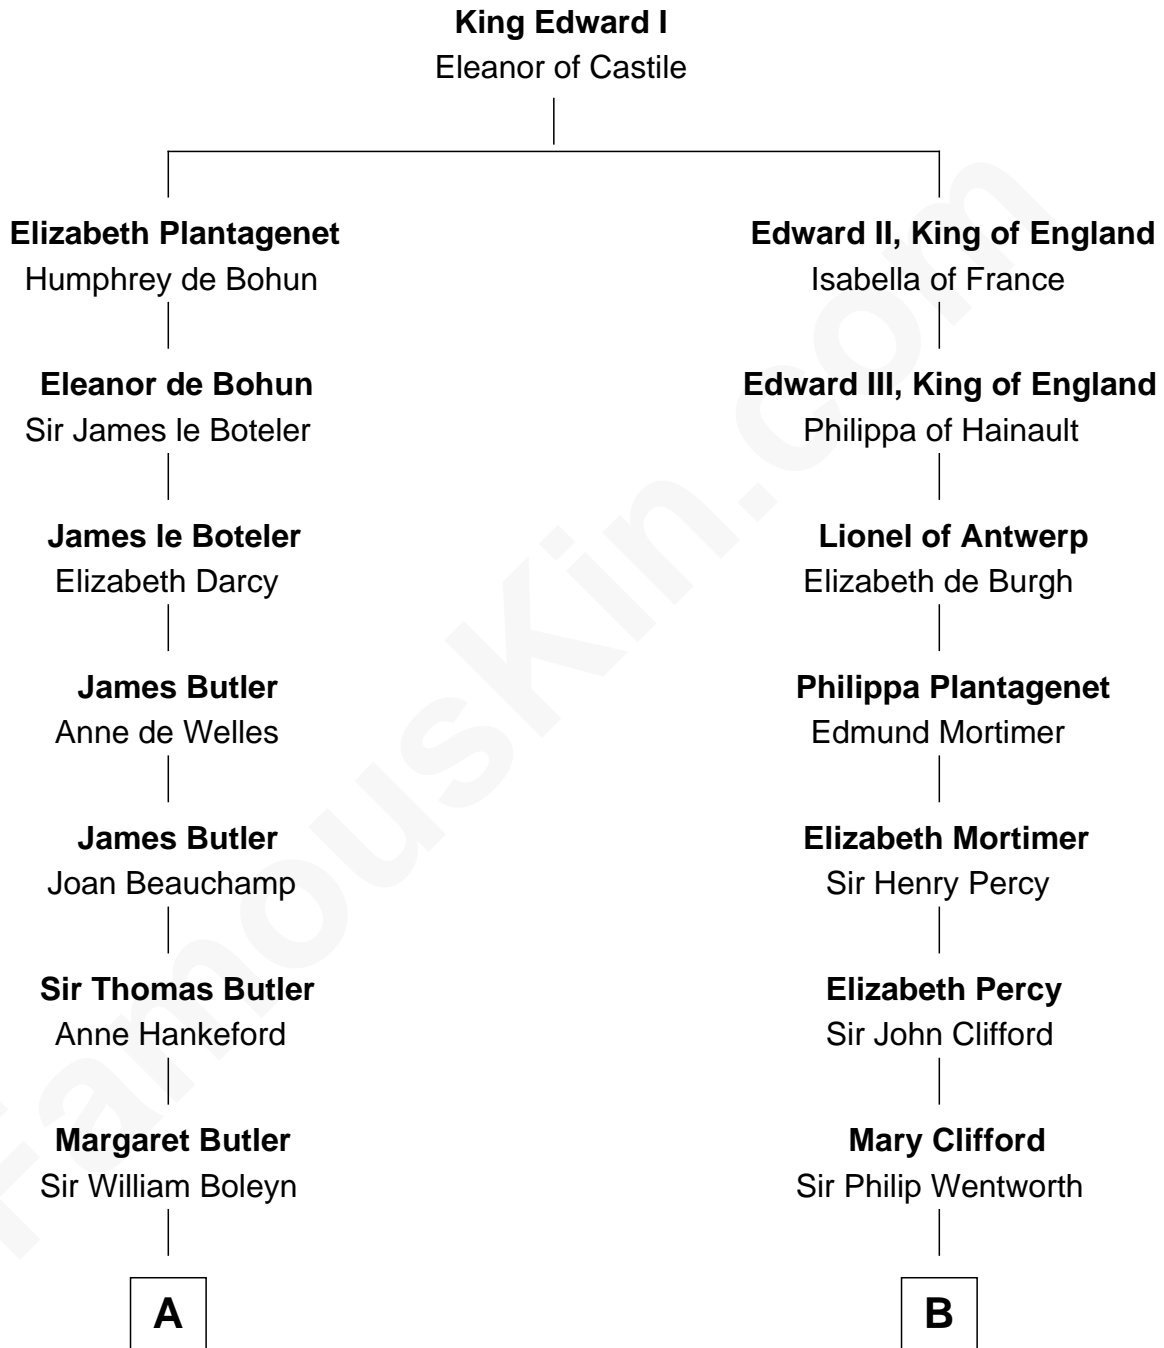

FamousKin.com Relationship Chart of

Anne Boleyn

2nd Wife of King Henry VIII

8th cousin 7 times removed of

Caesar Rodney

Signer of the Declaration of Independence

A

Thomas Boleyn
Elizabeth Howard

Anne Boleyn
Wife of King Henry VIII

B

Sir Henry Wentworth
Anne Say

Margery Wentworth
Sir John Seymour

Sir Henry Seymour
Barbara Morgan

Jane Seymour
Sir John Rodney

William Rodney
Alice Caesar

William Rodney
Rachel - - - - -

Capt. William Rodney
Sarah Jones

Caesar Rodney
Elizabeth Crawford

Caesar Rodney
Signer of Declaration of Independence

FamousKin.com