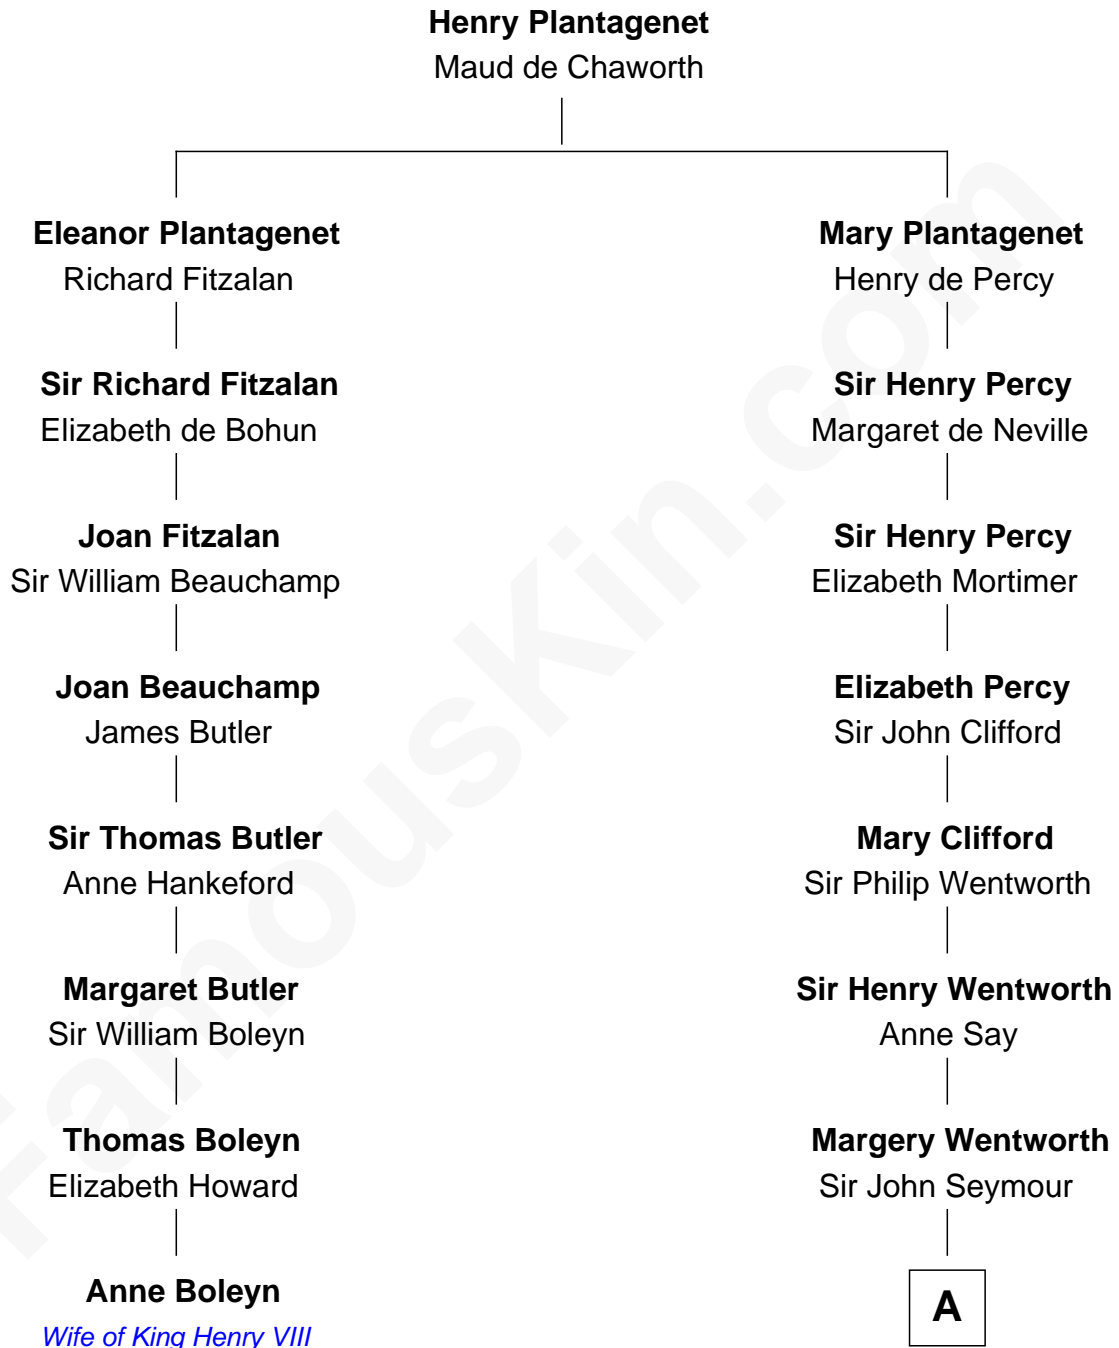

FamousKin.com Relationship Chart of

Anne Boleyn

2nd Wife of King Henry VIII

7th cousin 6 times removed of

Caesar Rodney

Signer of the Declaration of Independence

A

Sir Henry Seymour

Barbara Morgan

Jane Seymour

Sir John Rodney

William Rodney

Alice Caesar

William Rodney

Rachel - - - - -

Capt. William Rodney