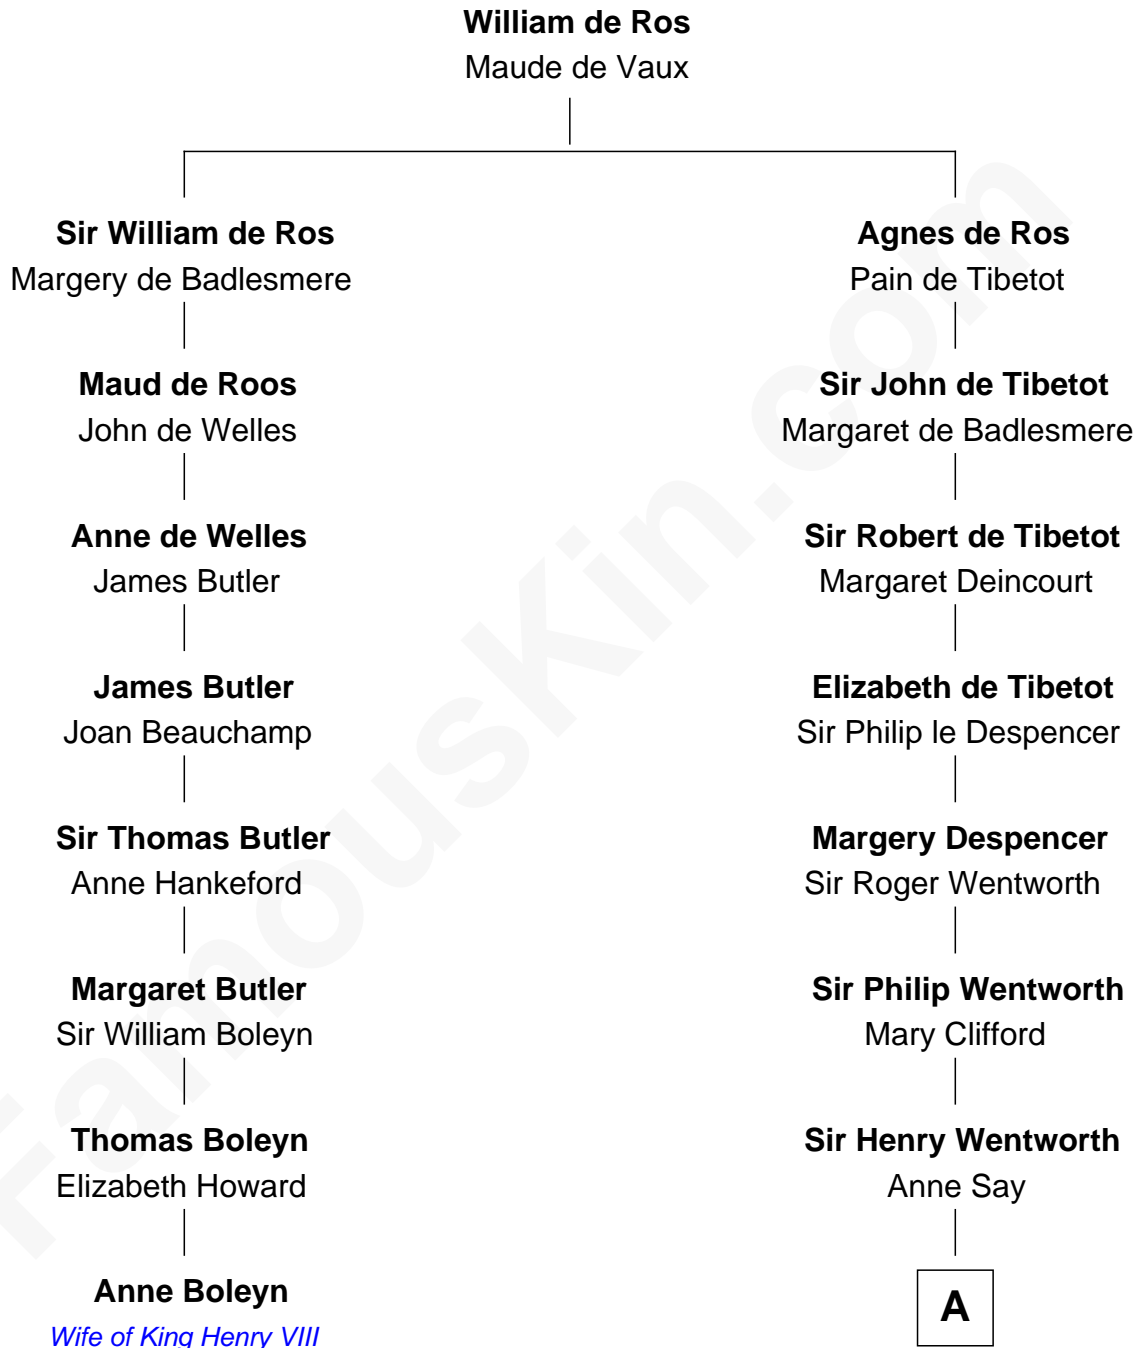

# FamousKin.com Relationship Chart of

**Anne Boleyn**

*2nd Wife of King Henry VIII*

7th cousin 7 times removed of

**Caesar Rodney**

*Signer of the Declaration of Independence*

**A**

**Margery Wentworth**

Sir John Seymour

**Sir Henry Seymour**

Barbara Morgan

**Jane Seymour**

Sir John Rodney

**William Rodney**

Alice Caesar

**William Rodney**

Rachel - - - - -

**Capt. William Rodney**

Sarah Jones

**Caesar Rodney**

Elizabeth Crawford

**Caesar Rodney**

*Signer of Declaration of Independence*

FamousKin.com