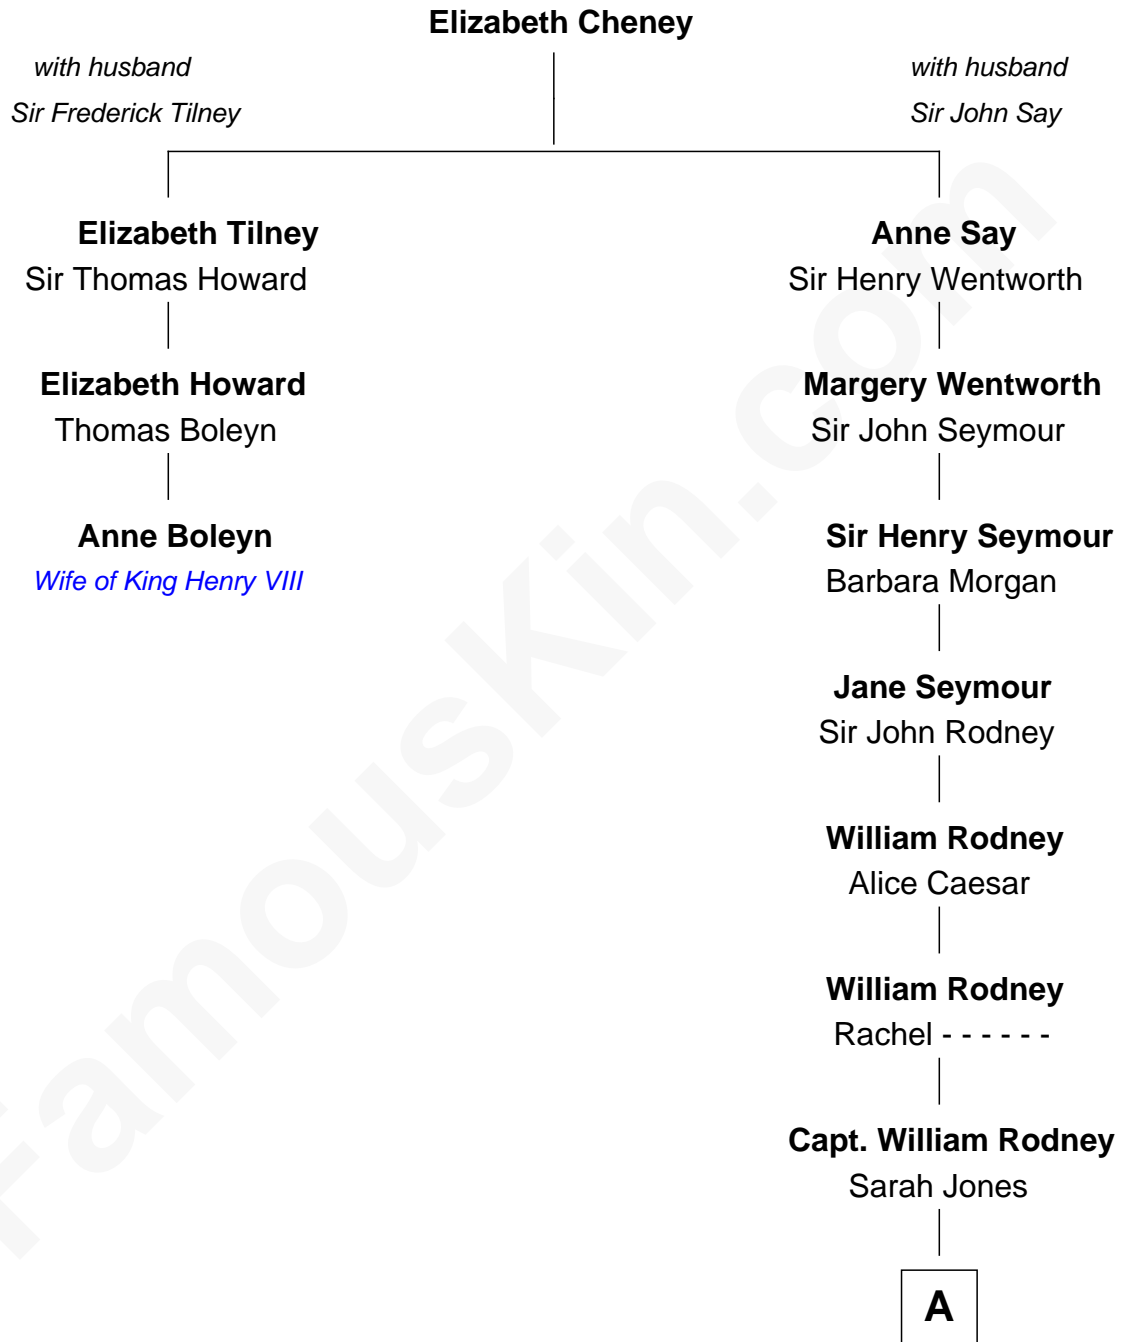

FamousKin.com Relationship Chart of

Anne Boleyn

2nd Wife of King Henry VIII

2nd cousin 6 times removed of

Caesar Rodney

Signer of the Declaration of Independence

A

Caesar Rodney
Elizabeth Crawford