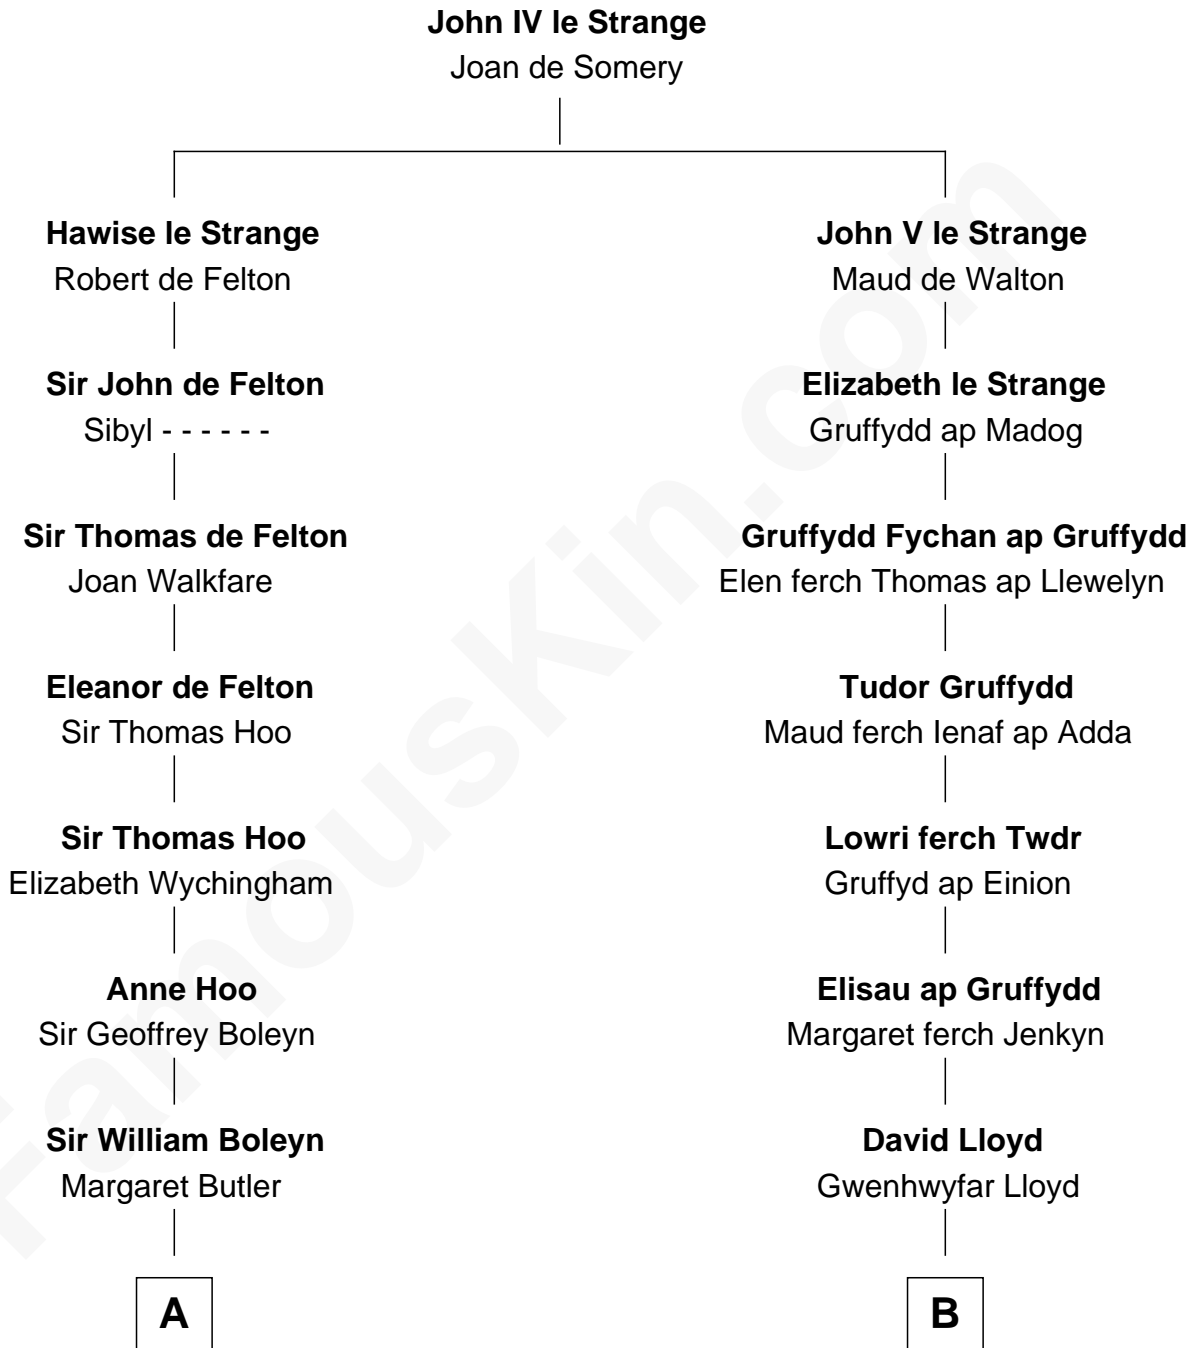

FamousKin.com Relationship Chart of

Anne Boleyn

2nd Wife of King Henry VIII

8th cousin 3 times removed of

Elihu Yale

Benefactor and Namesake of Yale College

A

Thomas Boleyn
Elizabeth Howard

Anne Boleyn
Wife of King Henry VIII

B

John Wynn
Agnes Lloyd

Rev. David Yale
Frances Lloyd

Thomas Yale
Ann Lloyd

David Yale
Ursula Knight

Elihu Yale
Namesake of Yale College