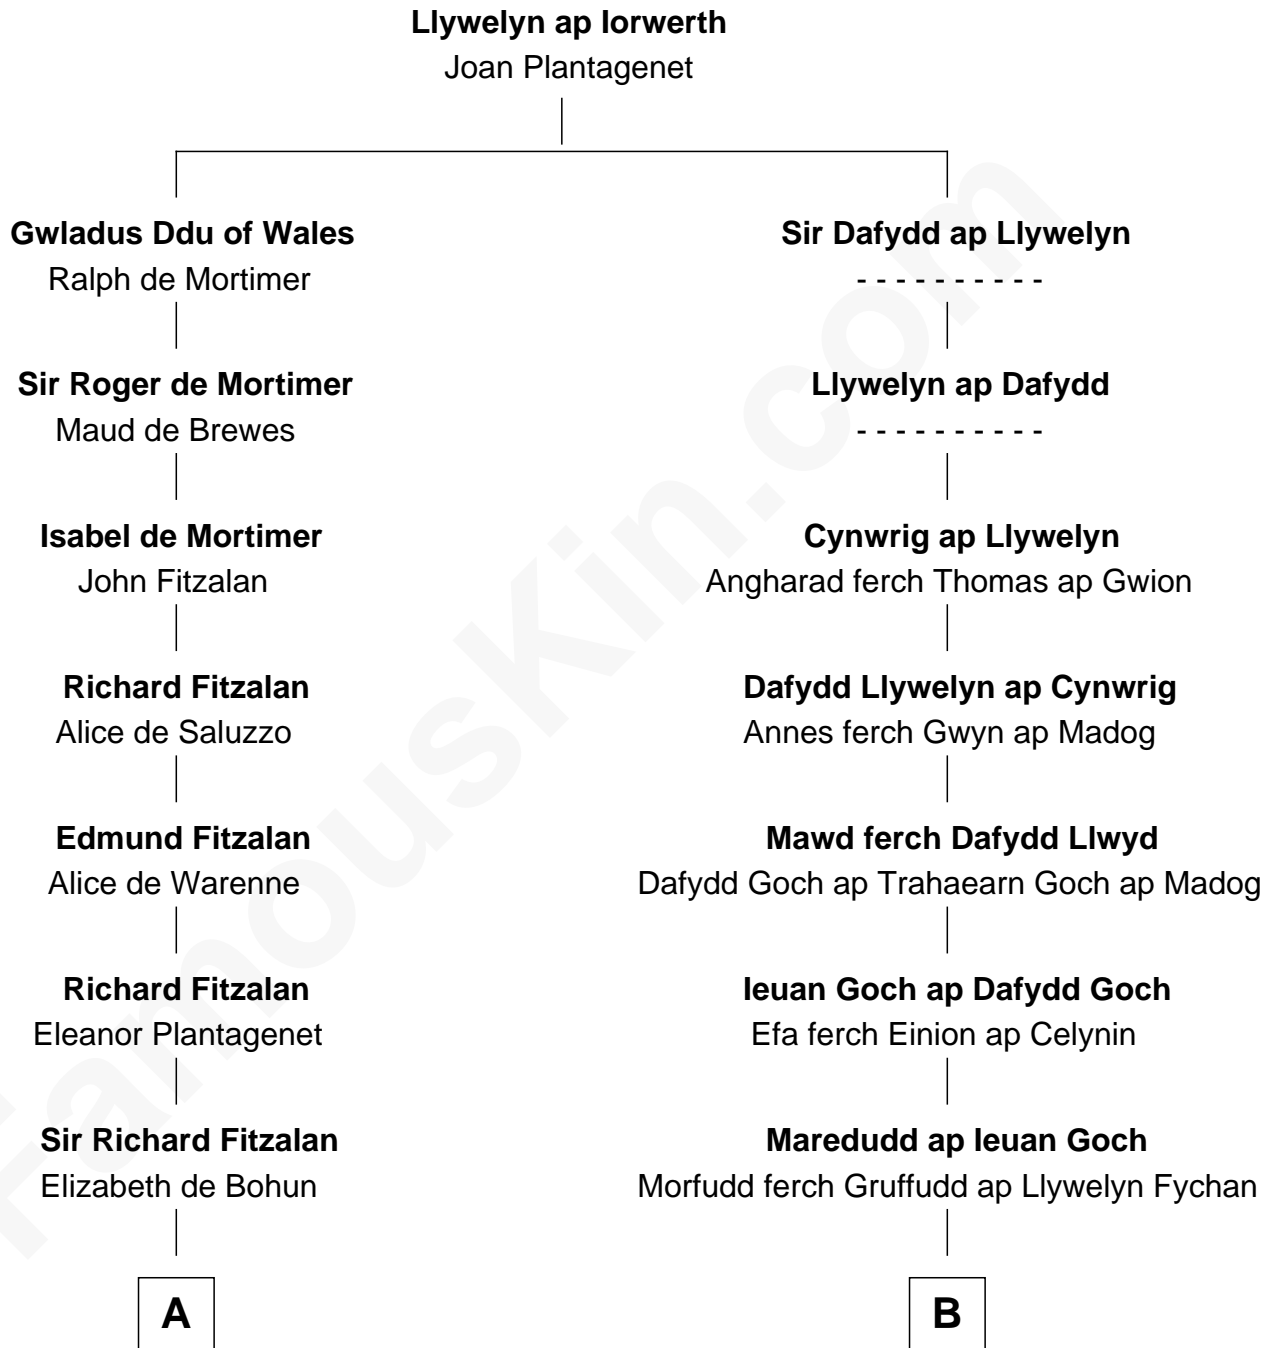

FamousKin.com Relationship Chart of

Anne Boleyn

2nd Wife of King Henry VIII

12th cousin 4 times removed of

Elihu Yale

Benefactor and Namesake of Yale College

A

Joan Fitzalan
Sir William Beauchamp

Joan Beauchamp
James Butler

Sir Thomas Butler
Anne Hankeford

Margaret Butler
Sir William Boleyn

Thomas Boleyn
Elizabeth Howard

Anne Boleyn
Wife of King Henry VIII

B

Lleucu ferch Maredudd
Gruffudd ap Cynwrig ap Bleddyn Llwyd

Dafydd Llwyd ap Gruffudd
Gwen ferch Gruffudd Goch ap Ieuan

Dyddgu ferch Dafydd Llwyd
Llywelyn ap Gruffudd Llwyd ap Robin

Maredudd Llwyd ap Llywelyn
Jonet ferch Gwilym ap Llywelyn Llwyd

John ap Maredudd Llwyd
Margred ferch Morus Gethin ap Rhys