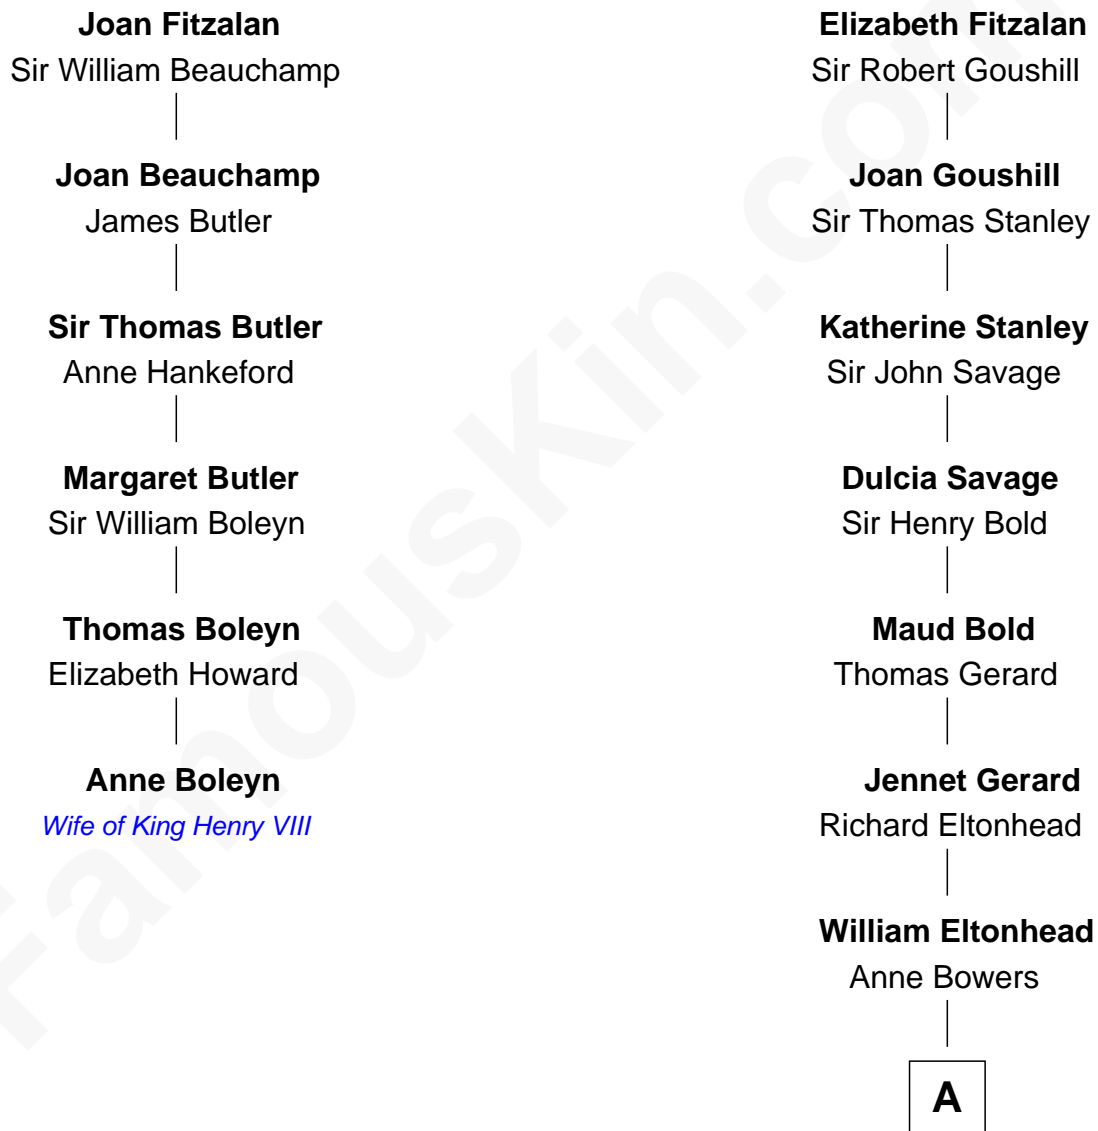

FamousKin.com Relationship Chart of

Anne Boleyn

2nd Wife of King Henry VIII

5th cousin 16 times removed of

Brad Pitt

Movie Actor

Sir Richard Fitzalan

Elizabeth de Bohun