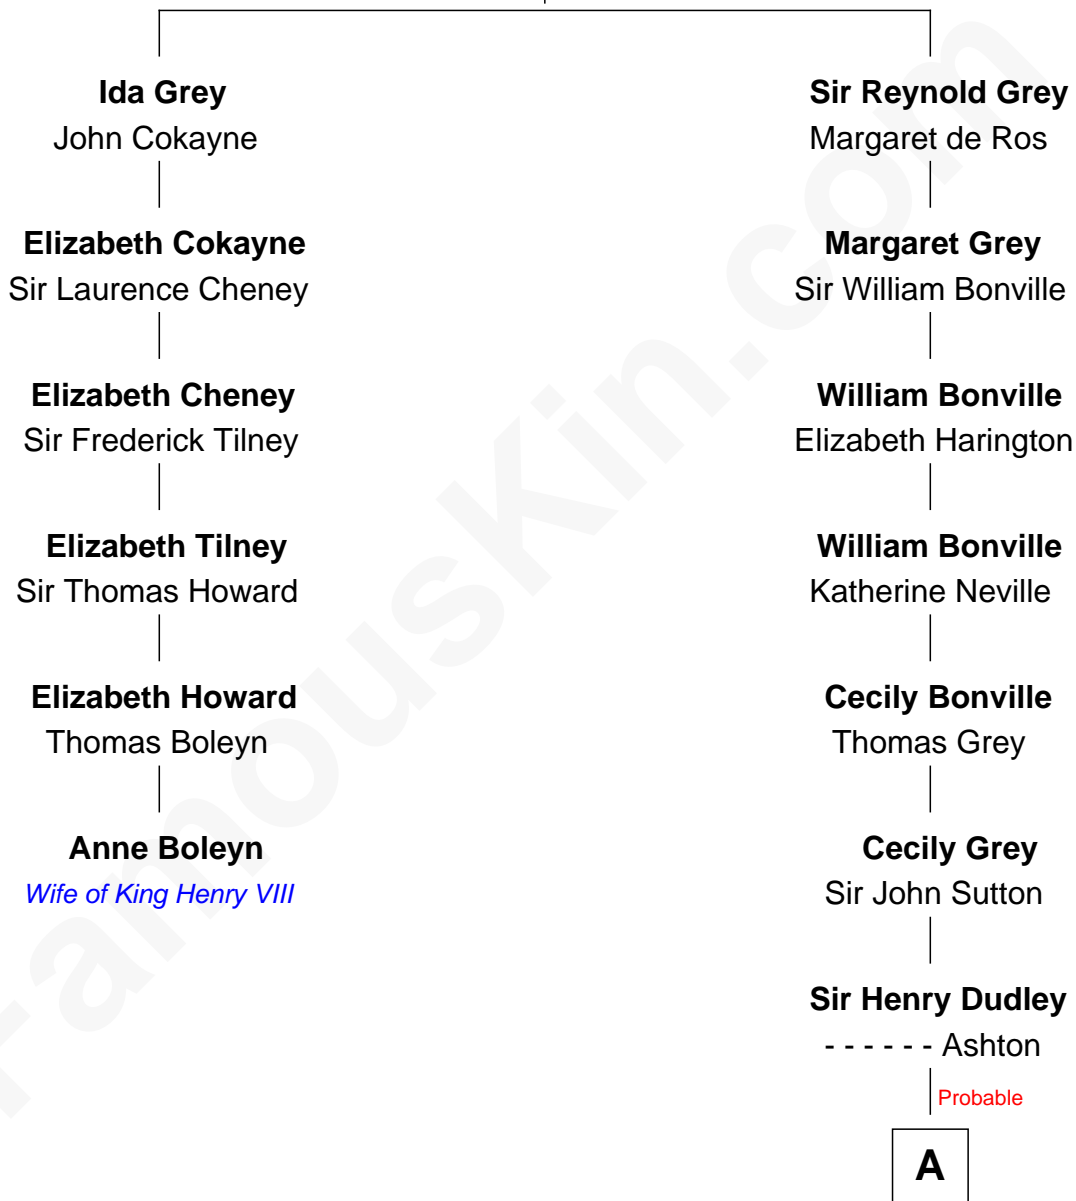

# FamousKin.com Relationship Chart of

**Anne Boleyn**

*2nd Wife of King Henry VIII*

5th cousin 15 times removed of

**Christopher Reeve**

*Movie Actor*

**Sir Reynold de Grey**

Eleanor le Strange

**A**

**Roger Dudley**  
Susanna Thorne

**Gov. Thomas Dudley**  
Dorothy York

**Rev. Samuel Dudley**  
Mary Winthrop

**Anne Dudley**  
Edward Hilton

**Mary Hilton**  
Thomas Bradbury

**Jemima Bradbury**  
William Chandler