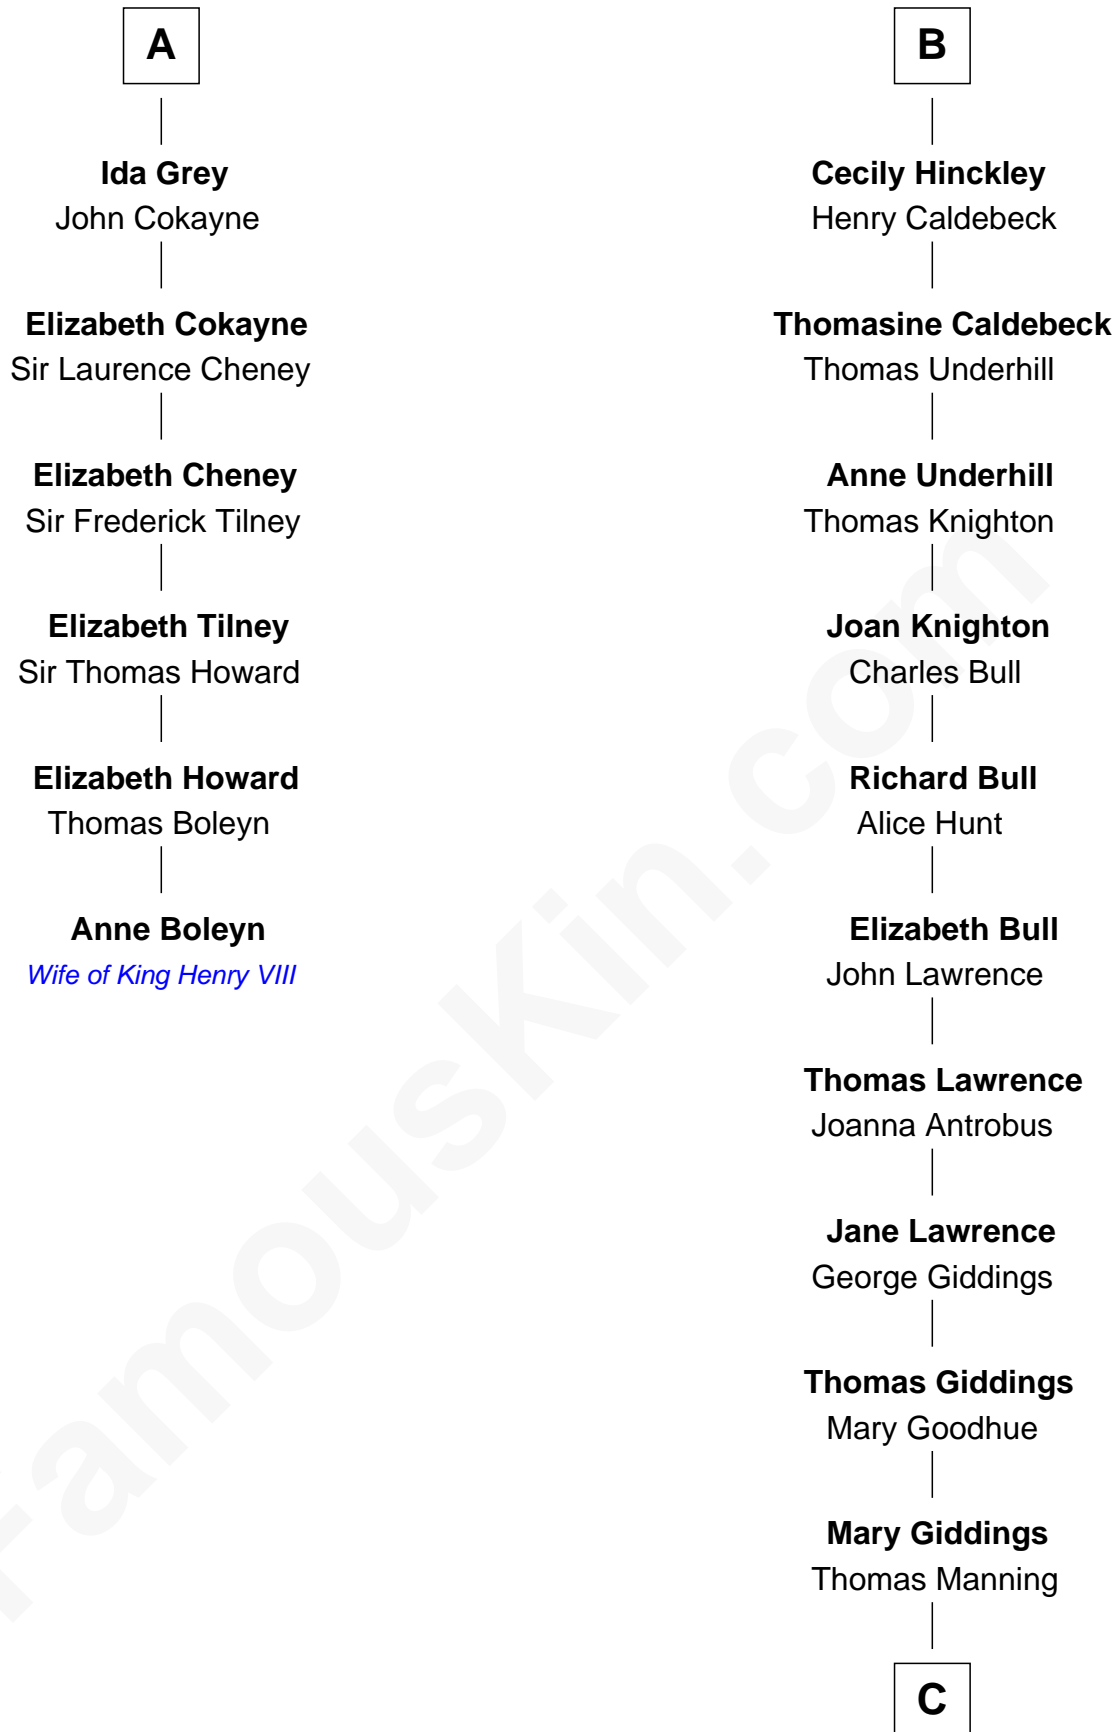

FamousKin.com Relationship Chart of

Anne Boleyn

2nd Wife of King Henry VIII

12th cousin 8 times removed of

Nathaniel Hawthorne

Author of The Scarlet Letter

C

John Manning

Ruth Potter

Richard Manning

Miriam Lord

Elizabeth Clarke Manning

Nathaniel Hawthorne

Nathaniel Hawthorne

Author of The Scarlet Letter