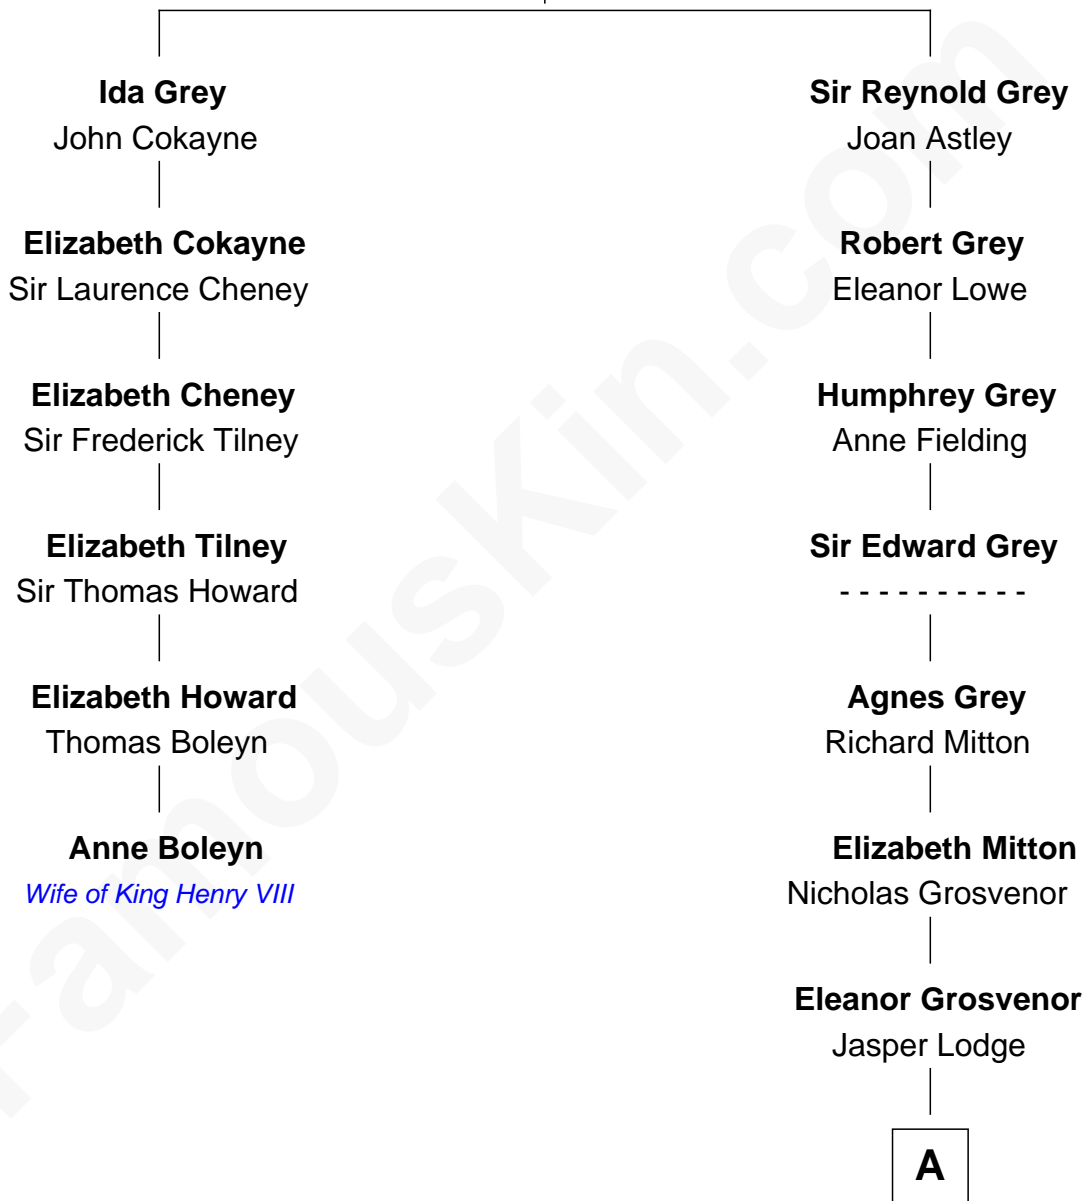

FamousKin.com Relationship Chart of

Anne Boleyn

2nd Wife of King Henry VIII

5th cousin 14 times removed of

Ken Burns

Documentary Filmmaker

Sir Reynold de Grey

Eleanor le Strange