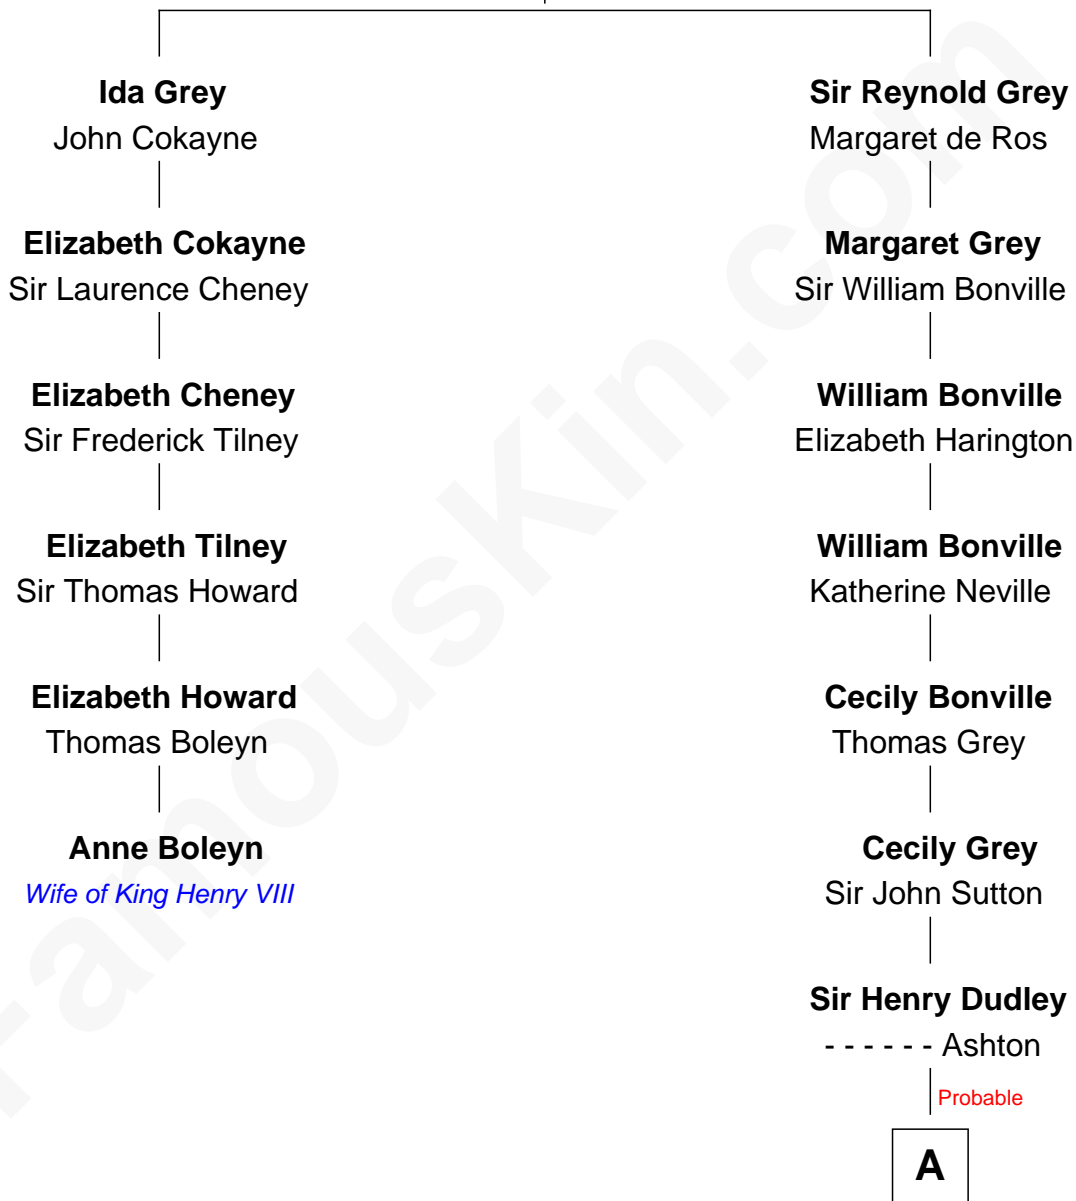

FamousKin.com Relationship Chart of

Anne Boleyn

2nd Wife of King Henry VIII

5th cousin 11 times removed of

Colonel Robert Gould Shaw

U.S. Civil War leader of film "Glory" fame

Sir Reynold de Grey

Eleanor le Strange

A

Roger Dudley
Susanna Thorne

Gov. Thomas Dudley
Dorothy York

Patience Dudley
Maj. Gen. Daniel Denison

Elizabeth Denison
Rev. John Rogers

Dr. Daniel Rogers
Sarah Appleton

Rev. Daniel Rogers
Elizabeth Ruggles

Sarah Rogers
Samuel Parkman

Elizabeth Willard Parkman
Robert Gould Shaw

Francis George Shaw
Sarah Blake Sturgis

Colonel Robert Gould Shaw
Main character in film "Glory"