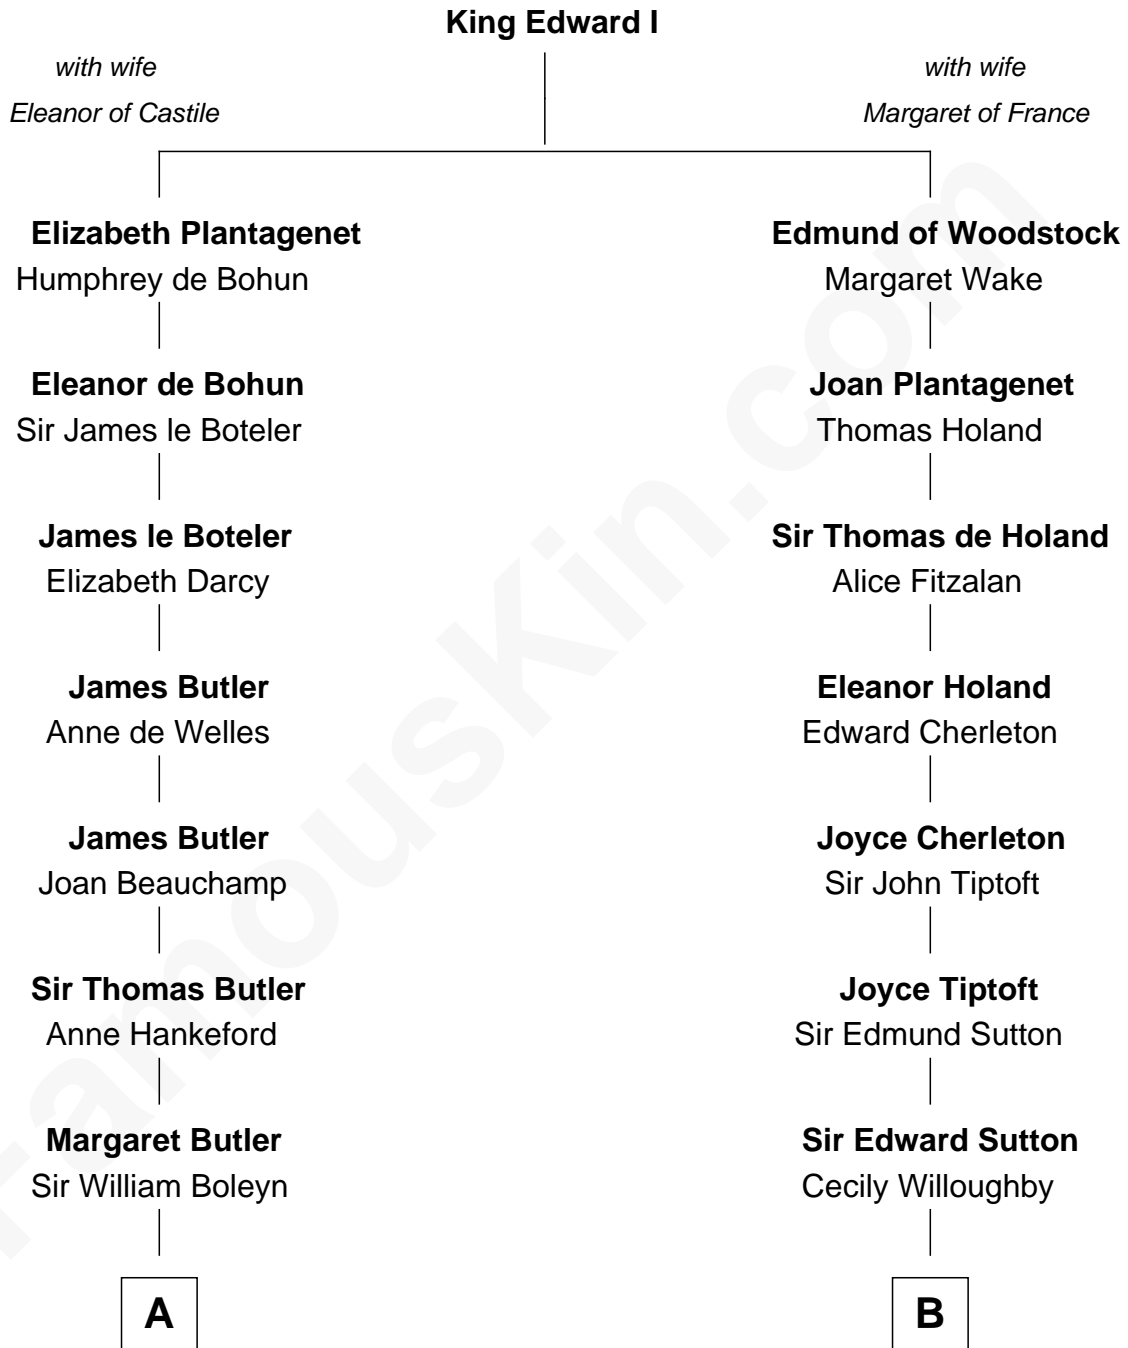

# FamousKin.com Relationship Chart of

**Anne Boleyn**

*2nd Wife of King Henry VIII*

8th cousin 10 times removed of

**Colonel Robert Gould Shaw**

*U.S. Civil War leader of film "Glory" fame*

C

Francis George Shaw

Sarah Blake Sturgis

Colonel Robert Gould Shaw

*Main character in film "Glory"*

FamousKin.com