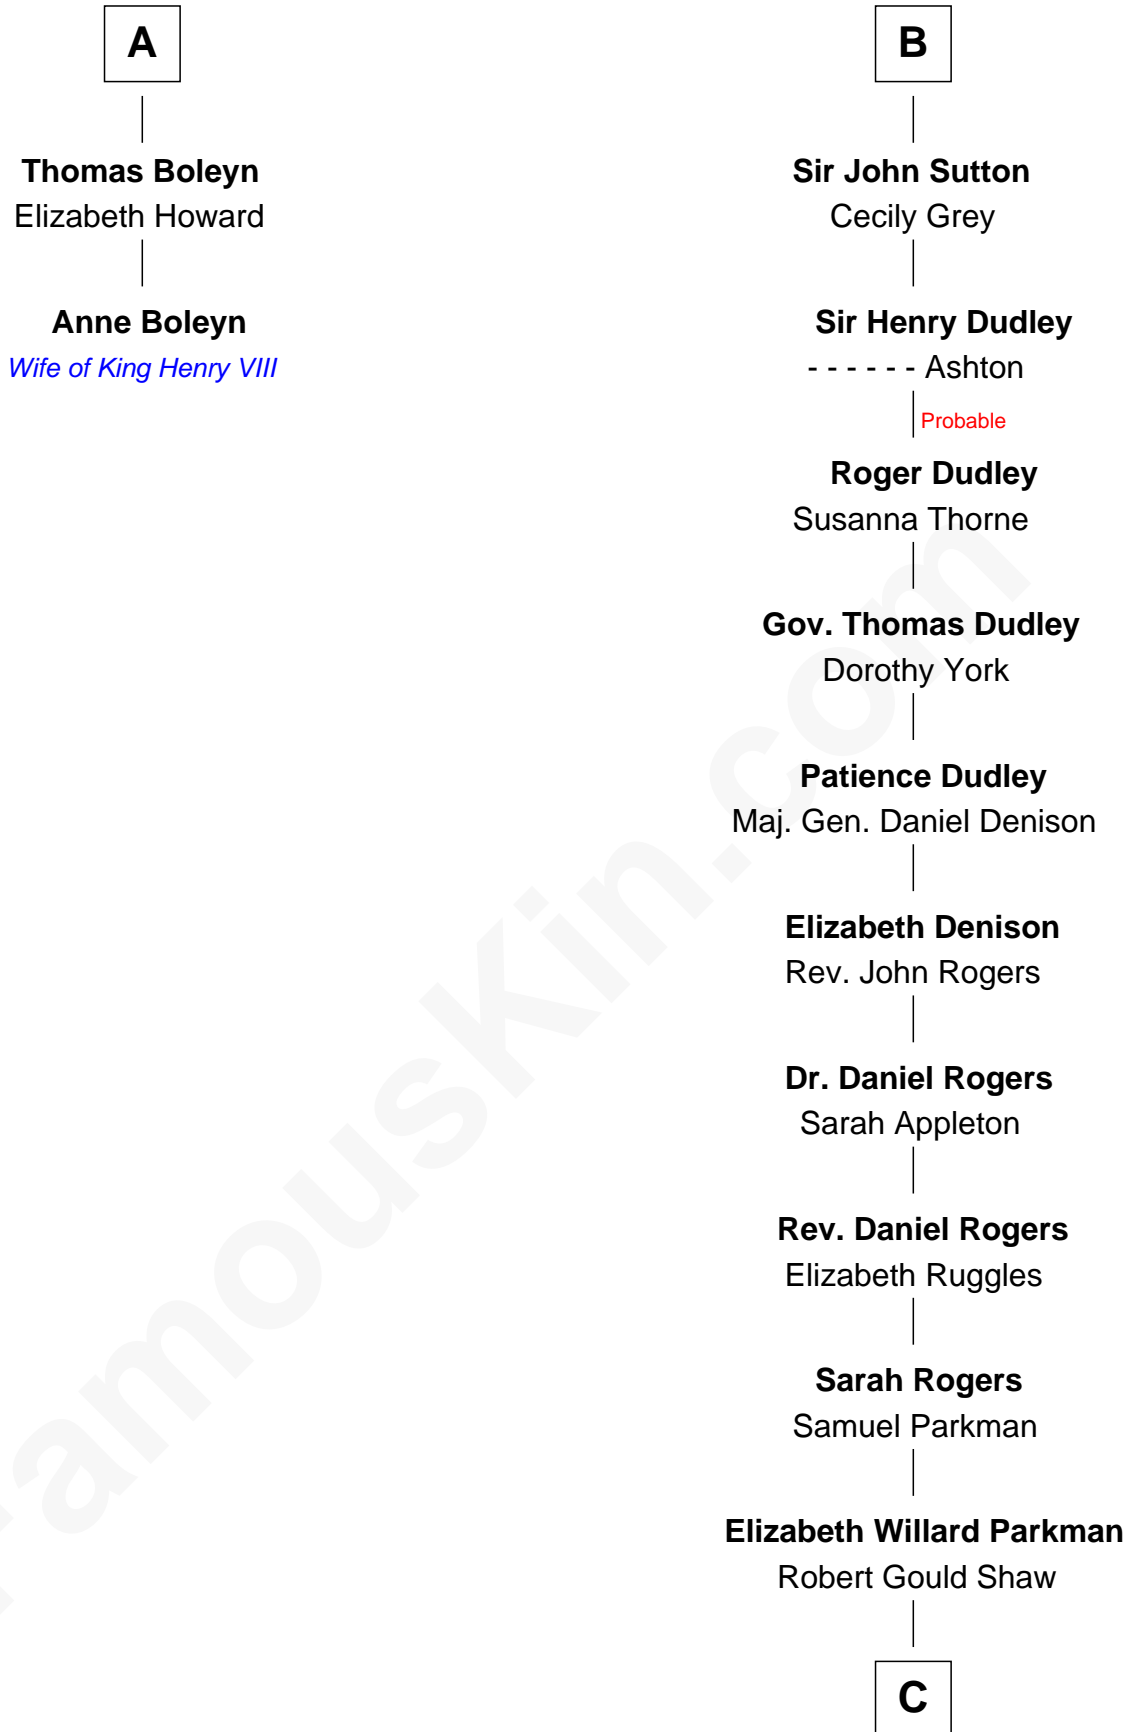

# FamousKin.com Relationship Chart of

**Anne Boleyn**

*2nd Wife of King Henry VIII*

8th cousin 10 times removed of

**Colonel Robert Gould Shaw**

*U.S. Civil War leader of film "Glory" fame*

C

Francis George Shaw

Sarah Blake Sturgis

Colonel Robert Gould Shaw

*Main character in film "Glory"*

FamousKin.com